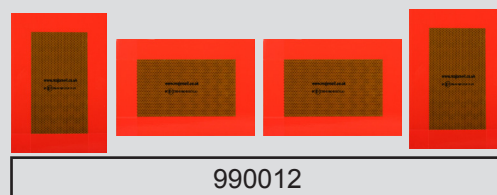

Marker Boards and Tapes

MS Ref	Type
990001	Conspicuity Tape - Red 50mm x 50mtrs
990002	Conspicuity Tape - White 50mm x 50mtrs
990003	Conspicuity Tape - Yellow 50mm x 50mtrs
990004	Conspicuity Tape - White Squared 52mm x 50mtrs
990005	Conspicuity Tape - Yellow Squared 52mm x 50mtrs
990007	Marker Board, Chevron - Long
990008	Marker Board, Chevron - Pair
990009	Marker Board, Chevron - Set
990010	Marker Board, Plain - Long
990011	Marker Board, Plain - Pair
990012	Marker Board, Plain - Set

Rear Marker Boards ECE Approved
Conspicuity Tape ECE 104 Compliant

Scan for more details or call our sales team.

Tel: ++44 (0) 121 544 0951
e-mail: sales@majorsell.co.uk
www.majorsell.co.uk

Original part numbers are used for reference only. All parts offered are Majorsell brand and may not be of an original supply. Majorsell kit content and ring kits may be different to the original.