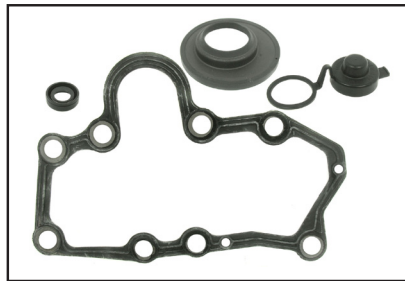

P71RK051AMultifit:

Seal Kit

Fits Caliper Type: DUCO

Services: SJ4105

Note: