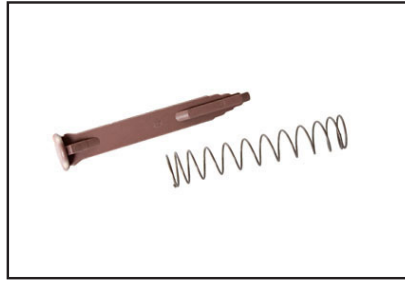

P71RK079BMultifit:

Caliper Visual Indicator

Fits Caliper Type: DUCO

Services: SJ4111

Note: