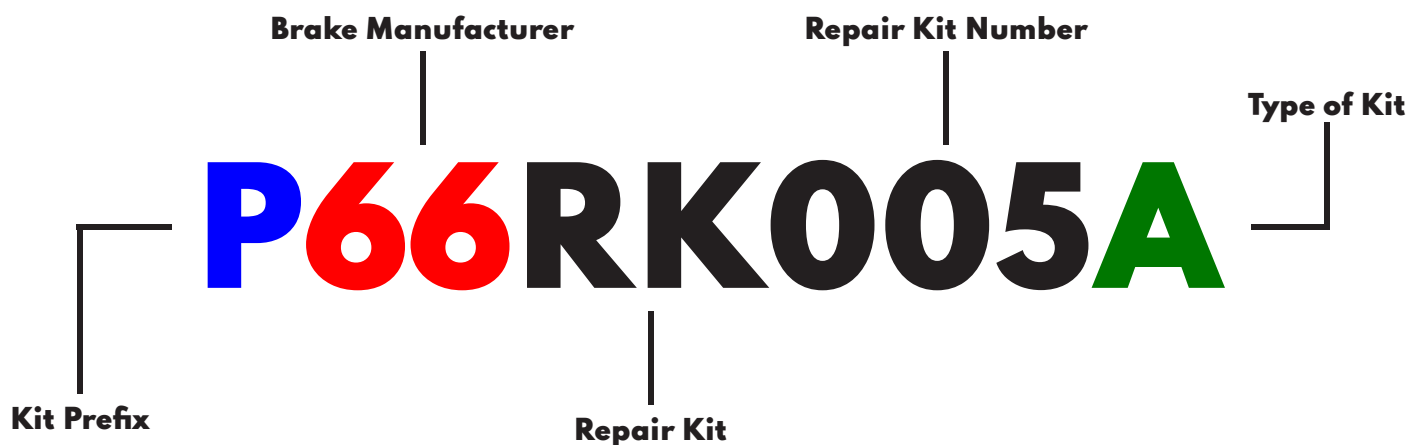

Caliper Information - Brembo

An Introduction to Majorsell Repair Kits

Kit Prefixes:

(used to describe what is being fixed)

- **A** - Compressors
- **B** - Protection, unloader, governor, regulator, circuit valves
- **C** - Springbrakes
- **D** - Relay, trailer & load sensing valves
- **E** - Condenser, drain, charging, quick release valves
- **F** - Clutch servos
- **H** - Hand control valve
- **J** - Foot brake valves
- **L** - Control & operating cylinders
- **P** - Calipers

Brake Manufacturers:

(To replace the following O.E.M.)

60 - JAPANESE	70 - HALDEX
61 - MERCEDES BENZ	71 - MERITOR
62 - MAN	72 - BREMBO
63 - BOSCH	73 - MIDLAND
65 - GRAU	74 - CUMMINS
66 - KNORR	75 - FAG
67 - WABCO	77 - KONGSBERG
68 - BENDIX	78 - MARELLI
69 - CLAYTON	79 - VOITH

Type of Kits:

(Compressors Kits)

- **None** - Full Kit
- **A** - Head Kit/Service Kit
- **B** - Gasket Kit/Seal Kit
- **C** - Valve Kit
- **D** - Ess Kit
- **E-H** - Custom
- **V** - Valve Plate
- **CP** - Cooling Plate