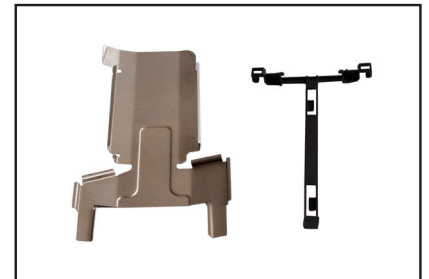

P66RK036AMultifit:
Cable Protection Kit
Fits Caliper Type:

Services:

Note:

Majorsell Caliper Kits - March 2026

Knorr Bremse

P66RK039AMultifit:

Shaft Housing

Fits Caliper Type: