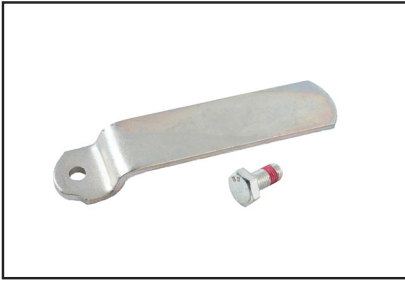

P71RK082AMultifit:

Caliper Pad Retainer Kit

Fits Caliper Type:

Services: MCK1174

Note:

Majorsell Caliper Kits - March 2026

Knorr Bremse

P71RK082BMultifit:
Caliper Pad Retainer Kit
Fits Caliper Type: