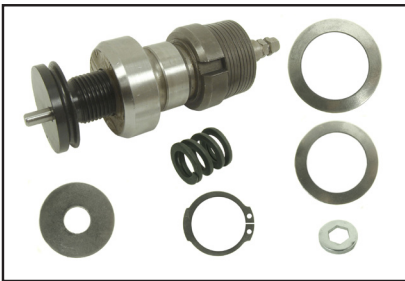

P67RK010AMultifit:
Caliper Kit

Fits Caliper Type: PAN17, 17.5",
19.5", 22.5" Single Piston

Services:

Note: ADJUSTING SET / PIN TYPE