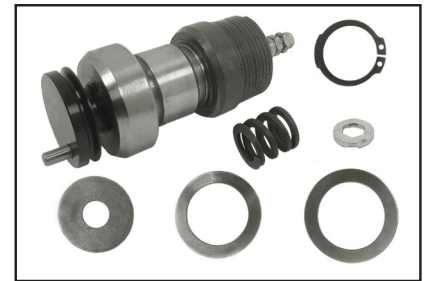

P67RK012AMultifit:

Fits Caliper Type:

Services:

Note: