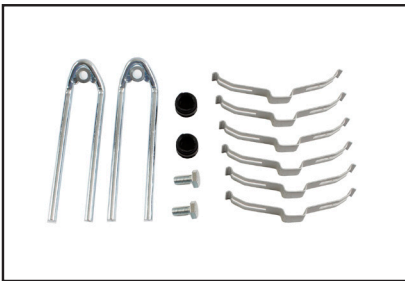

P67RK019DMultifit:
Caliper Pad Retainer Kit
Fits Caliper Type: Wabco Pan 22

Services:

Note: