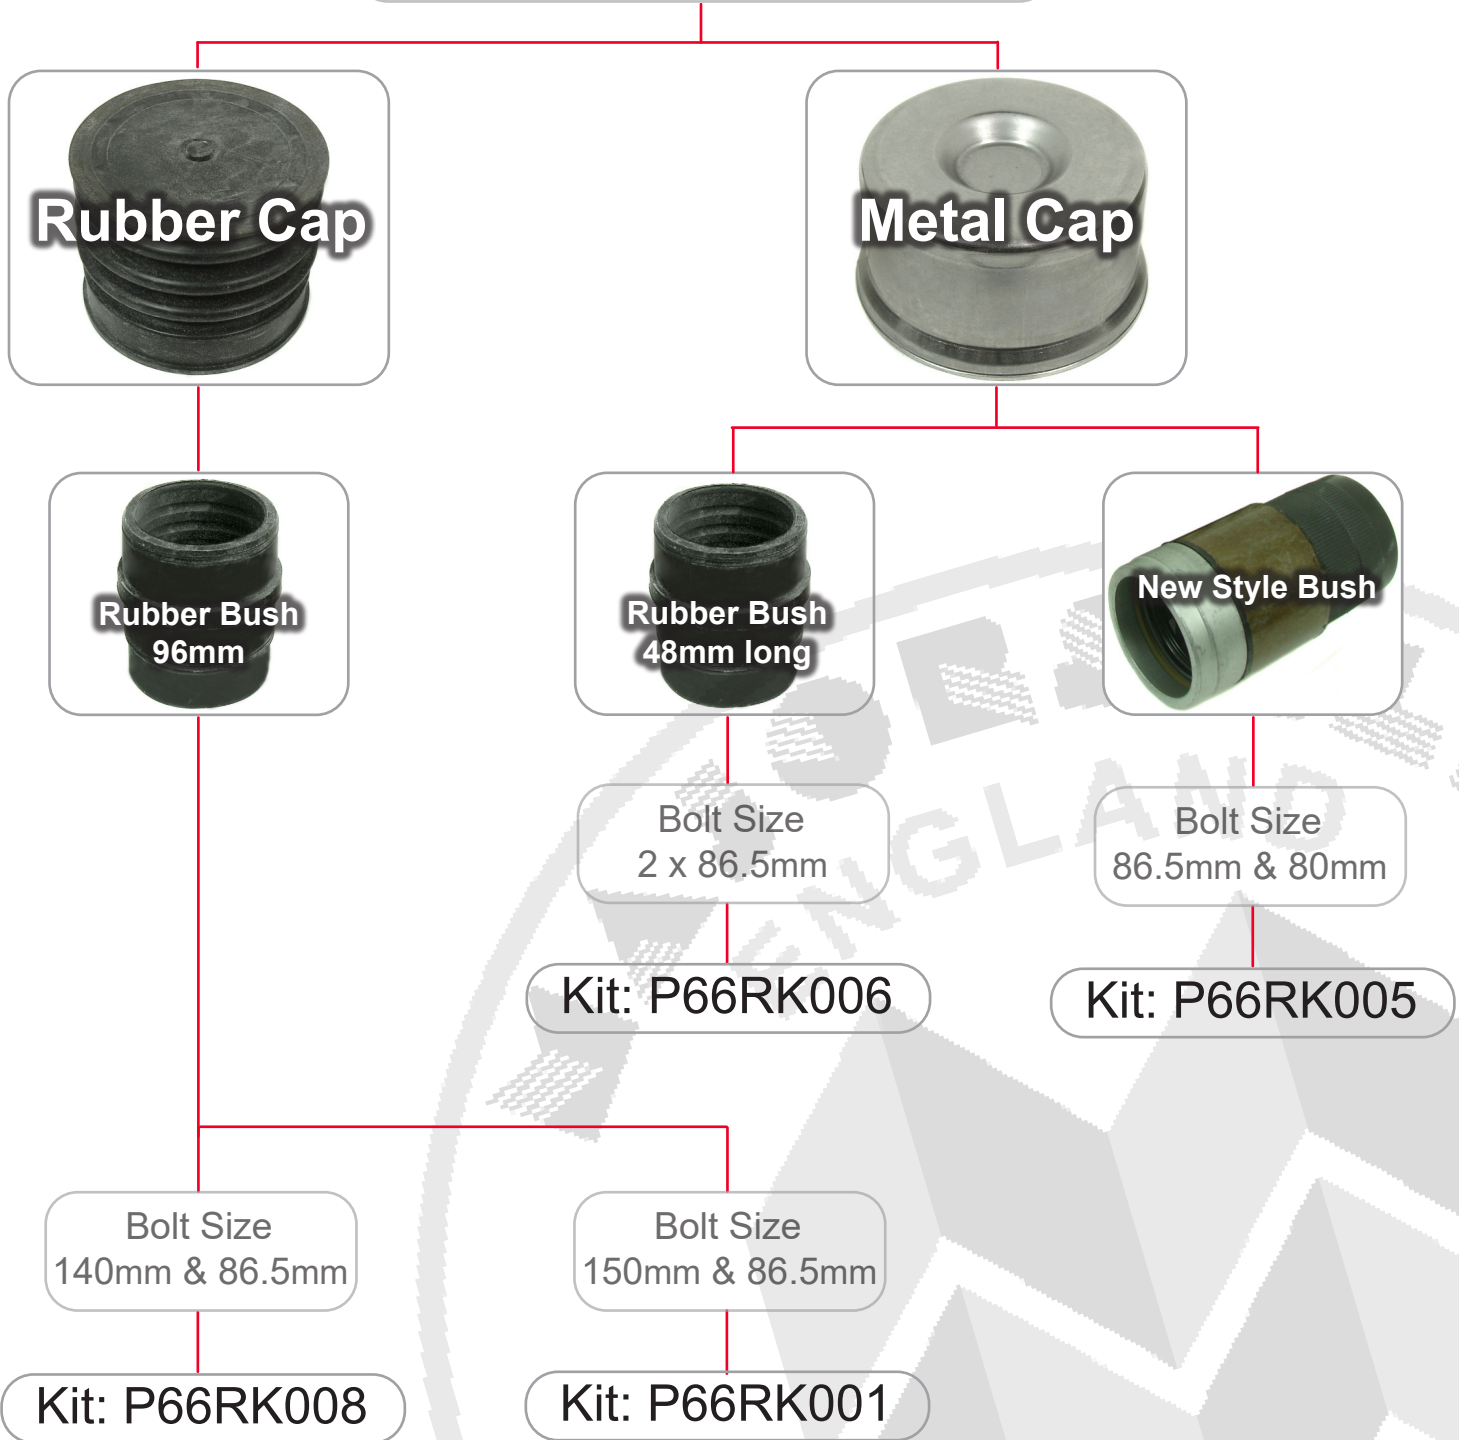

SN5
Monoblock Calipers

Metal Cap

**Metal Bush
30 x 20**

Bolt Sizes
105mm & 75mm

Kit:
P66RK003

19.5" Wheel

19.5" Wheel

New Style Bush
55mm long