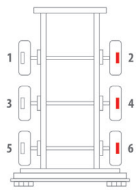

Majorsell Calipers - 26 March 2026

	OE Reference	Majorsell Ref	Majorsell Reman Ref	Brake Manufacturer	Caliper Type
	SN7095	23P088		Knorr Bremse	SN7
Description	FULL UNIT CALIPER		OE Carrier Ref	K000026	
	OE Carrier Ref	Majorsell Carrier Ref <td colspan="2">OE Rationalised Unit</td>			
	K000026				
	Potentiometer Type		Chain Cover	High Pin Pos.	
	N/A		BLANK	LEFT	
Mounting Type	Application		Act Mtg Angle	Fitted	Vehicle Type
AXIAL			0°		
Wheel Size	Brake Pad Set		Additional Info		
22.5"					
Services	K011171, K000873				
Repair kits	P66RK017, P66RK017A, P66RK017B, P66RK017C, P66RK011, P66RK018A