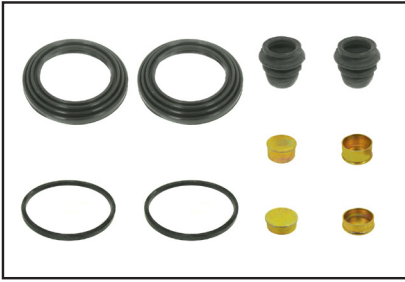

Majorsell Caliper Kits - March 2026

Knorr Bremse

P71RK010AMultifit:

Seal Kit

Fits Caliper Type: 17.5" Front / 2 x 68mm

Services: SP8564, 5001014701, 5001829895, 3090937, 93161552

Note: