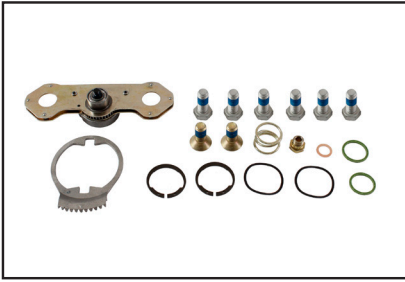

Majorsell Caliper Kits - March 2026

Knorr Bremse

P71RK061A Multifit:

Adjuster Kit

Fits Caliper Type: DX195

Services: MCK1290

Note: LH