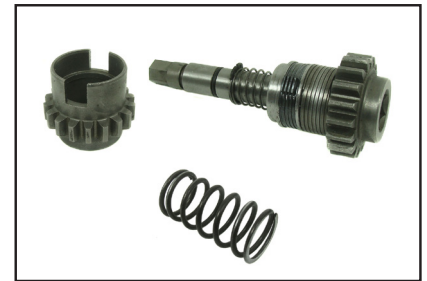

P71RK058AMultifit:

Adjuster Mechanism R

Fits Caliper Type: LISA

Services: SJ4114, 3092764

Note: