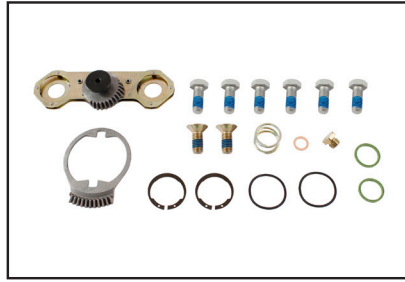

Majorsell Caliper Kits - March 2026

Knorr Bremse

P71RK061A Multifit:

Adjuster Kit

Fits Caliper Type: DX195

Services: MCK1290

Note: LH

P71RK062A Multifit: