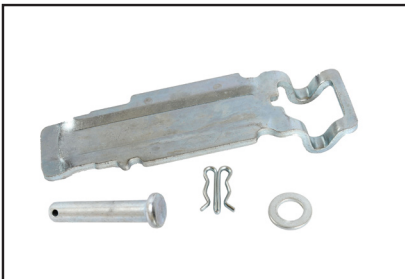

P66RK035B Multifit:
Brake Pad Retainer Kit
Fits Caliper Type: SB6, SN6, SK7,
SL7, SM7

Services: K000133

Note: