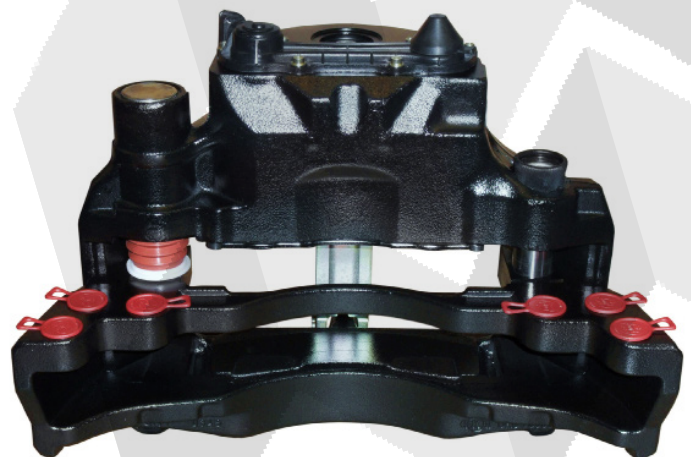

Radial Calipers

Chamber fits vertically into caliper

Axial Calipers

Chamber fits horizontally into caliper

Caliper Types

SB Caliper – Old Type

Two piece Caliper – see arrow for split
Attached using head bolts – circled