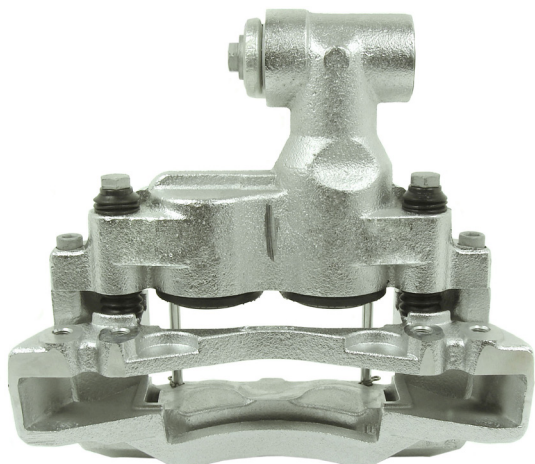

Majorsell Calipers - March 2026

	OE Reference	Majorsell Ref	Majorsell Reman Ref	Brake Manufacturer	Caliper Type
	K129299	23P271	23P271R	Bendix	ADB22X
	Description		OE Carrier Ref	Majorsell Carrier Ref	
	RATIONALISED CALIPER		N/A		
	OE Carrier Ref		Majorsell Carrier Ref	OE Rationalised Unit	
N/A					
				Chain Cover	High Pin Pos.
				BLANK	RIGHT
Mounting Type		Application	Act Mtg Angle	Fitted	Vehicle Type
AXIAL		HENDRICKSON	0°	LH	TRAILER
Wheel Size		Brake Pad Set	Additional Info		
22.5"					
Services	K162285				
Repair kits					

	OE Reference	Majorsell Ref	Majorsell Reman Ref	Brake Manufacturer	Caliper Type	
	K129298	23P272	23P272R	Bendix	ADB22X	
	Description		OE Carrier Ref	Majorsell Carrier Ref		
	RATIONALISED CALIPER		N/A			
	OE Carrier Ref		Majorsell Carrier Ref	OE Rationalised Unit		
N/A						
				Chain Cover	High Pin Pos.	
				BLANK	LEFT	
Mounting Type		Application	Act Mtg Angle	Fitted	Vehicle Type	
AXIAL		HENDRICKSON	0°	RH	TRAILER	
Wheel Size		Brake Pad Set	Additional Info			
22.5"						
Services	K162284					
Repair kits						

Majorsell Calipers - March 2026

	OE Reference	Majorsell Ref	Majorsell Reman Ref	Brake Manufacturer	Caliper Type
	K149715	23P277	23P277R	Bendix	ADB22X
	Description		OE Carrier Ref	Majorsell Carrier Ref	
	FULL UNIT CALIPER		K129301	221175	
	OE Carrier Ref		Majorsell Carrier Ref	OE Rationalised Unit	
	K129301		221175		
				Chain Cover	High Pin Pos.
				BLANK	RIGHT
Mounting Type		Application	Act Mtg Angle	Fitted	Vehicle Type
AXIAL		HENDRICKSON	0°	LH	TRAILER
Wheel Size		Brake Pad Set	Additional Info		
22.5"					
Services	K165795				
Repair kits					

Caliper Information - Brembo

An Introduction to Brembo Calipers

Majorsell stock a range of Brembo repair kits which are suitable for the very popular Iveco Eurocargo. The Eurocargo ranges from 6 -18 tonne. These are implemented with front and rear cast iron calipers fitted with 60 - 68 mm seals.