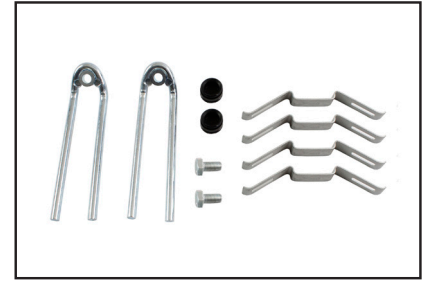

P67RK019CMultifit:
Fits Caliper Type:

Services:

Note: