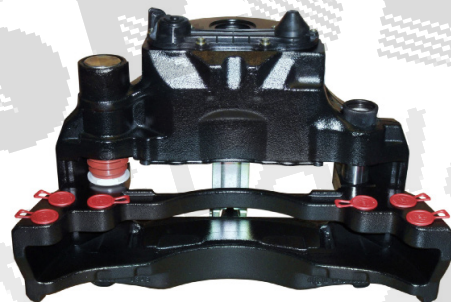

Caliper Information - Knorr Bremse

An Introduction to Knorr Bremse Calipers

There are 3 popular brake types within the Knorr Bremse caliper range - SB, SN & SK. The SB range was a 2 piece caliper which has evolved into the SN range. The SN range is now a one piece calipers (or Monoblock). The SK is also a Monoblock caliper which is specially designed for trailer applications with 22.5" wheels.

The SN & SK calipers have been designed so that they replace the early SB calipers. These rationalised calipers have reduced 1900+ OE fitted disc calipers to 116 part numbers. These replacement calipers are not always fitted with the same components as used on the original caliper, therefore it is vitally important to identify the caliper fitted when ordering replacement parts.

17.5" Wheels = SB5 & SN5
Single Piston / used with 335mm Brake discs

19.5" Wheels = SB6 & SN6
Twin Pistons / used with 377mm Brake disc

22.5" Wheel = SB7, SN7 & SK7
Twin Pistons / used with 430mm Brake disc
Both Axial and Radial Calipers available

Radial Calipers

Chamber fits vertically into caliper

Axial Calipers

Chamber fits horizontally into caliper

Caliper Types

SB Caliper – Old Type

Two piece Caliper – see arrow for split
Attached using head bolts – circled