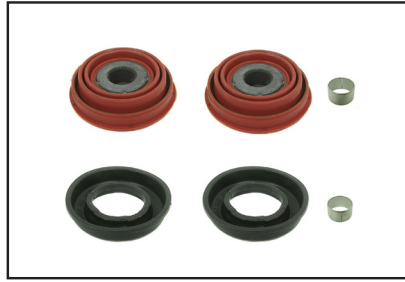

P66RK011 Multifit: yes

Tappet Kit

Fits Caliper Type: SN6, SN7, SK7

Services: K010603 A0004202382, 0004202382 A0004204982, 0004204982 M910062-01

Note: