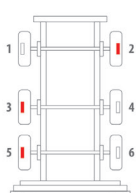

OE Reference	Majorsell Ref	Majorsell Reman Ref	Brake Manufacturer	Caliper Type	
SN7167	23P097		Knorr Bremse	SN7	
Description		OE Carrier Ref	Majorsell Carrier Ref		
FULL UNIT CALIPER		K001528/K011479			
OE Carrier Ref		Majorsell Carrier Ref	OE Rationalised Unit		
K001528/K011479					
		Potentiometer Type	Chain Cover	High Pin Pos.	
		2 WIRE	CLIP C/W ADAPTOR	RIGHT	
Mounting Type		Application	Act Mtg Angle	Fitted	Vehicle Type
AXIAL			0°		
Wheel Size		Brake Pad Set	Additional Info		
22.5"					
Services					
Repair kits					
P66RK010, P66RK010A, P66RK005C, P66RK011, P66RK018A, P66RK018B