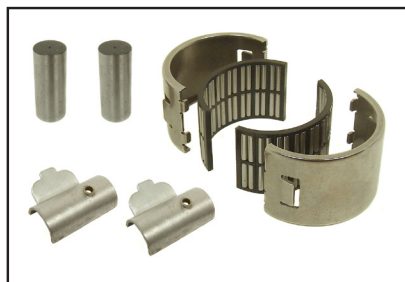

Note:

P71RK037AMultifit:
Service Kit
Fits Caliper Type: DUCO

Services: VEHICLES POST 06/2001,
MCK1116, 85102094

Note:

P71RK038AMultifit:
Guide Pin Cover Kit
Fits Caliper Type: DUCO

Services: MCK1299

Note:

P71RK039AMultifit:
Bearing Kit
Fits Caliper Type: DUCO, ELSA
195, ELSA 225, ELSA 1, ELSA 2