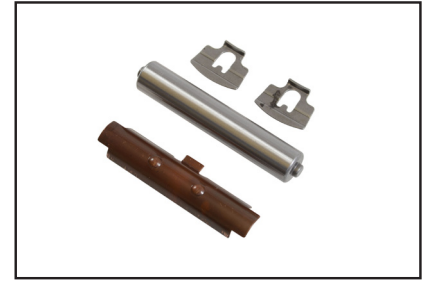

P66RK024C Multifit:
Caliper Lever Bearing Set
Fits Caliper Type:

Services:

Note: