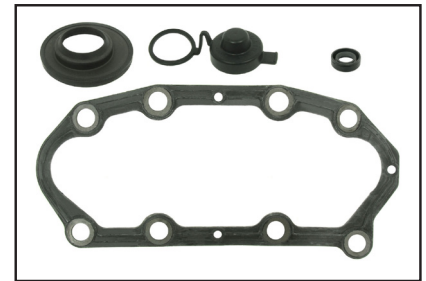

P71RK052AMultifit:

Seal Kit

Fits Caliper Type: DUCO

Services: SJ4109

Note: