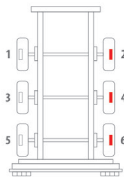

Majorsell Calipers - 26 March 2026

	OE Reference	Majorsell Ref	Majorsell Reman Ref	Brake Manufacturer	Caliper Type
	SN6602	23P035		Knorr Bremse	SN6
Description	FULL UNIT CALIPER		OE Carrier Ref	Majorsell Carrier Ref	
			K015378		
OE Carrier Ref	K015378		Majorsell Carrier Ref	OE Rationalised Unit	
Potentiometer Type			N/A	Chain Cover	BLANK
					LEFT
Mounting Type	AXIAL	Application		Act Mtg Angle	+5°
				Fitted	Vehicle Type
Wheel Size	19.5"	Brake Pad Set		Additional Info	
Services	K012346				
Repair kits	P66RK009, P66RK005A, P66RK005B, P66RK005C, P66RK011, P66RK018A, P66RK018B				

	OE Reference	Majorsell Ref	Majorsell Reman Ref	Brake Manufacturer	Caliper Type
	SN6692	23P036		Knorr Bremse	SN6
Description	FULL UNIT CALIPER		OE Carrier Ref	Majorsell Carrier Ref	
			K015378		
OE Carrier Ref	K015378		Majorsell Carrier Ref	OE Rationalised Unit	
Potentiometer Type			N/A	Chain Cover	BLANK
					RIGHT
Mounting Type	AXIAL	Application		Act Mtg Angle	+5°
				Fitted	Vehicle Type
Wheel Size	19.5"	Brake Pad Set		Additional Info	
Services					
Repair kits