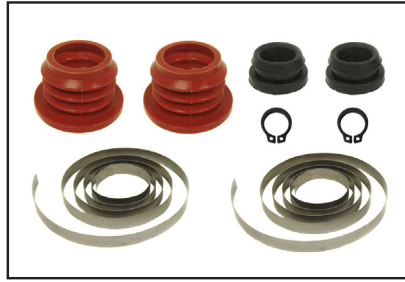

P70RK002DMultifit:

Boot & Plug Kit

Fits Caliper Type: FOR MK II & III

Services: 84705

Note: