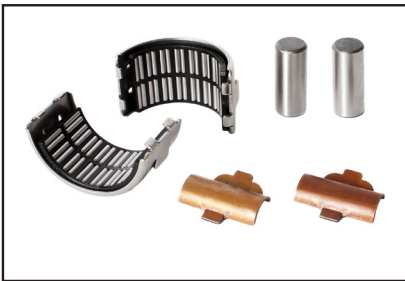

P71RK056CMultifit:

Bearing Kit

Fits Caliper Type: ELSA 195, ELSA 225

Services:

Note: