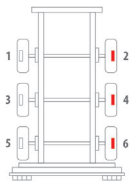

Majorsell Calipers - 26 March 2026

OE Reference	Majorsell Ref	Majorsell Reman Ref	Brake Manufacturer	Caliper Type
SN7038	23P108		Knorr Bremse	SN7
Description	OE Carrier Ref		Majorsell Carrier Ref	
FULL UNIT CALIPER	K000027			
OE Carrier Ref		Majorsell Carrier Ref	OE Rationalised Unit	
K000027				
		Potentiometer Type	Chain Cover	High Pin Pos.
		N/A	BLANK	LEFT
Mounting Type	Application	Act Mtg Angle	Fitted	Vehicle Type
AXIAL		-12°		
Wheel Size	Brake Pad Set	Additional Info		
22.5"				
Services				
Repair kits	P66RK009, P66RK005A, P66RK005B, P66RK005C, P66RK011, P66RK018A, P66RK018B