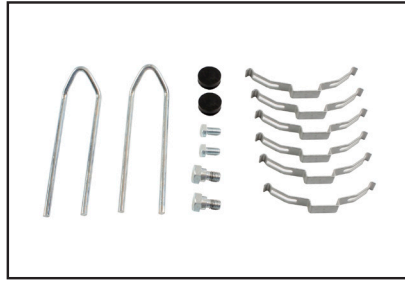

Note:

Majorsell Caliper Kits - March 2026

Knorr Bremse

P67RK019AMultifit:
Caliper Pad Retainer Kit
Fits Caliper Type: WABCO Max 22

Services:

Note:

P67RK019BMultifit:
Caliper Pad Retainer Kit
Fits Caliper Type: Wabco Pan 17