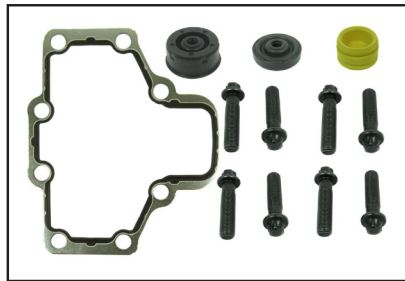

Note:

P67RK001FMultifit: yes
Bolt & Bush Kit
Fits Caliper Type: 17.5"

Services:

Note:

P67RK001HMultifit:
Service Kit
Fits Caliper Type:

Services:

Note:

P67RK002AMultifit: yes
Head Kit With Screws
Fits Caliper Type: PAN17, PAN19, 17.5"