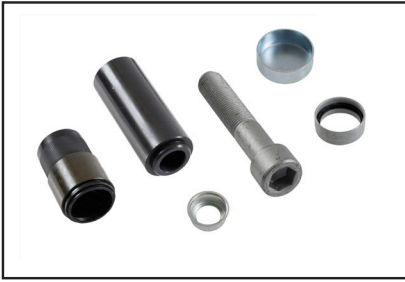

Majorsell Caliper Kits - March 2026

Knorr Bremse

P66RK013CMultifit: yes
Caliper Kit
Fits Caliper Type:

Services:

Note: