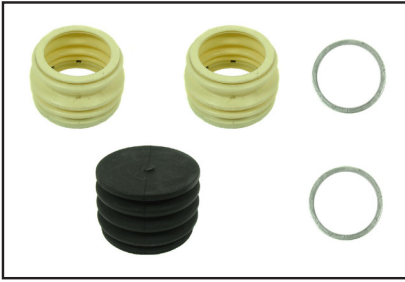

Tappet Kit

Fits Caliper Type: 19.5 " / 22.5"

Double Piston

Services:

Note:

Majorsell Caliper Kits - March 2026

Knorr Bremse

P67RK009CMultifit:
Rubber Component Kit