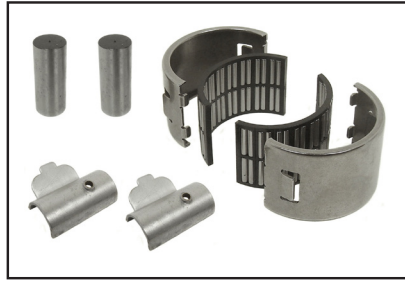

Note:

Majorsell Caliper Kits - March 2026

Knorr Bremse

P71RK055AMultifit:

Cover Kit

Fits Caliper Type: ELSA 195, ELSA 225

Services: MCK1253

Note: