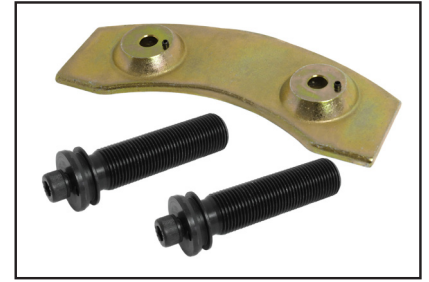

P71RK063A Multifit:

Push Plate & Bolt Kit

Fits Caliper Type: DX195.52

Services:

Note: Caliper Plate Repair Kit -L