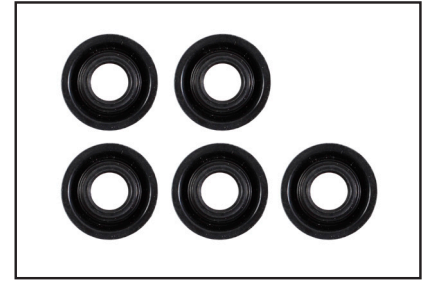

Services: 17680

Note: Pack Of 5

P66RK034CMultifit:
Caliper Gear Shaft Kit
Fits Caliper Type:

Services:

Note:

P66RK034DMultifit:
Cover Kit
Fits Caliper Type:

Services:

Note: