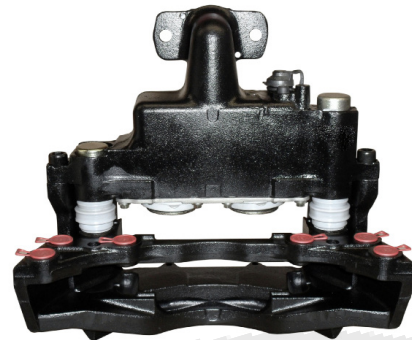

Caliper Information - Knorr Bremse

An Introduction to Knorr Bremse Calipers

There are 3 popular brake types within the Knorr Bremse caliper range - SB, SN & SK. The SB range was a 2 piece caliper which has evolved into the SN range. The SN range is now a one piece calipers (or Monoblock). The SK is also a Monoblock caliper which is specially designed for trailer applications with 22.5" wheels.

The SN & SK calipers have been designed so that they replace the early SB calipers. These rationalised calipers have reduced 1900+ OE fitted disc calipers to 116 part numbers. These replacement calipers are not always fitted with the same components as used on the original caliper, therefore it is vitally important to identify the caliper fitted when ordering replacement parts.

17.5" Wheels = SB5 & SN5
Single Piston / used with 335mm Brake discs

19.5" Wheels = SB6 & SN6
Twin Pistons / used with 377mm Brake disc

22.5" Wheel = SB7, SN7 & SK7
Twin Pistons / used with 430mm Brake disc
Both Axial and Radial Calipers available

Radial Calipers

Chamber fits vertically into caliper