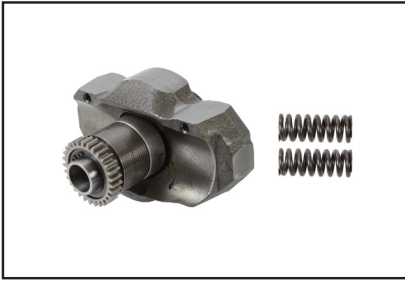

Majorsell Caliper Kits - March 2026

Knorr Bremse

P67RK026 Multifit:
Complete Mechanism Set
Fits Caliper Type: MAXX22L

Services:

Note: