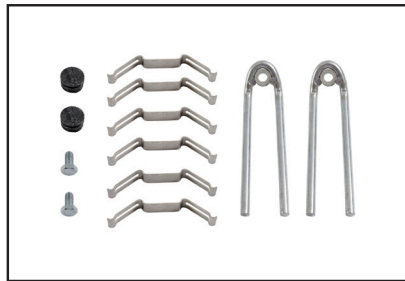

P67RK019EMultifit:
Caliper Pad Retainer Kit
Fits Caliper Type:

Services:

Note: