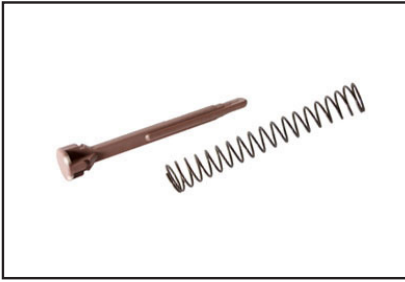

Note:

P71RK078A Multifit:

Caliper Spline Shaft Kit

Fits Caliper Type: LISA

Services: MCK1152

Note:

Majorsell Caliper Kits - March 2026

Knorr Bremse