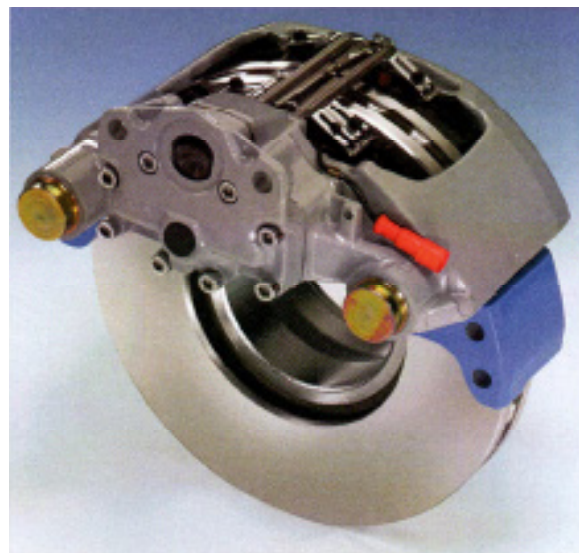

Caliper Information - Wabco

An Introduction to Wabco Calipers

Product & application information

PAN BRAKE RANGE PRODUCT DETAILS

The reliable and proven technology of WABCO's PAN caliper range has made it one of the most successful air disc brake ranges available.

The WABCO PAN brake range is listed for popular Truck applications such as DAF, Iveco, MAN & Renault. They are also fitted to many Trailer axles including SAF & SMB.

Exchange Unit (W/O Pads)	Brake Type	Application
40175072	Pan 17	DAF LF 45 11.2000 →
40175073		
40175072	Pan 17	Iveco Eurocargo 110E - 120EL
40175073		
40175049	Pan 17	MAN L2000 / M2000 Series 02.1996 →
40175050		
40175049	Pan 17	Optare Solo 03.2002 →
40175050		
40175064	Pan 17	Renault Midlum 7.5T → 12T (17.5" Wheel)
40175065		
40195045	Pan 19	DAF LF 55 02.2003 →
40195046		
40195021	Pan 19	Renault Midlum 14T → 16T, (19.5" Wheel)
40195022		
40195037	Pan 19	Various Trailers - 19.5" Wheel
40195038		
40195045	Pan 19	Various Trailers - 19.5" Wheel (samro)
40195046		
40225015	Pan 22	Various Trailers - 22.5" Wheel
40225016		

For further information please contact Majorsell or email on sales@majorsell.co.uk