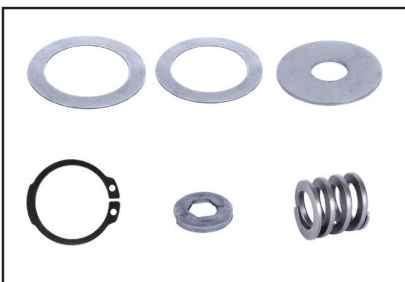

Fits Caliper Type: PAN17, 17.5"

Services:

Note: Groove Type

P67RK012AMultifit:

Fits Caliper Type:

Services:

Note:

P67RK012BMultifit: yes
Washer & Spring Kit