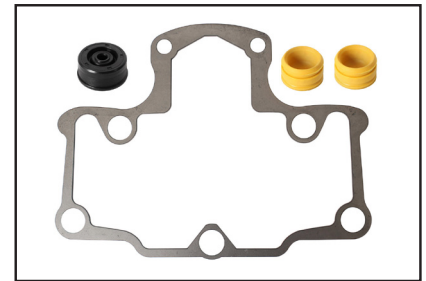

P67RK007BMultifit:

Head kit

Fits Caliper Type: 19.5", 22.5" Double Piston

Services:

Note: