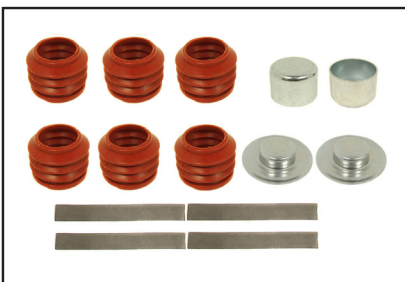

Note:

P70RK004AMultifit:

Service Kit

Fits Caliper Type: MARK II, MARK III, ModulX

Services: 91012

Note:

P70RK004BMultifit:

Quick Service Kit