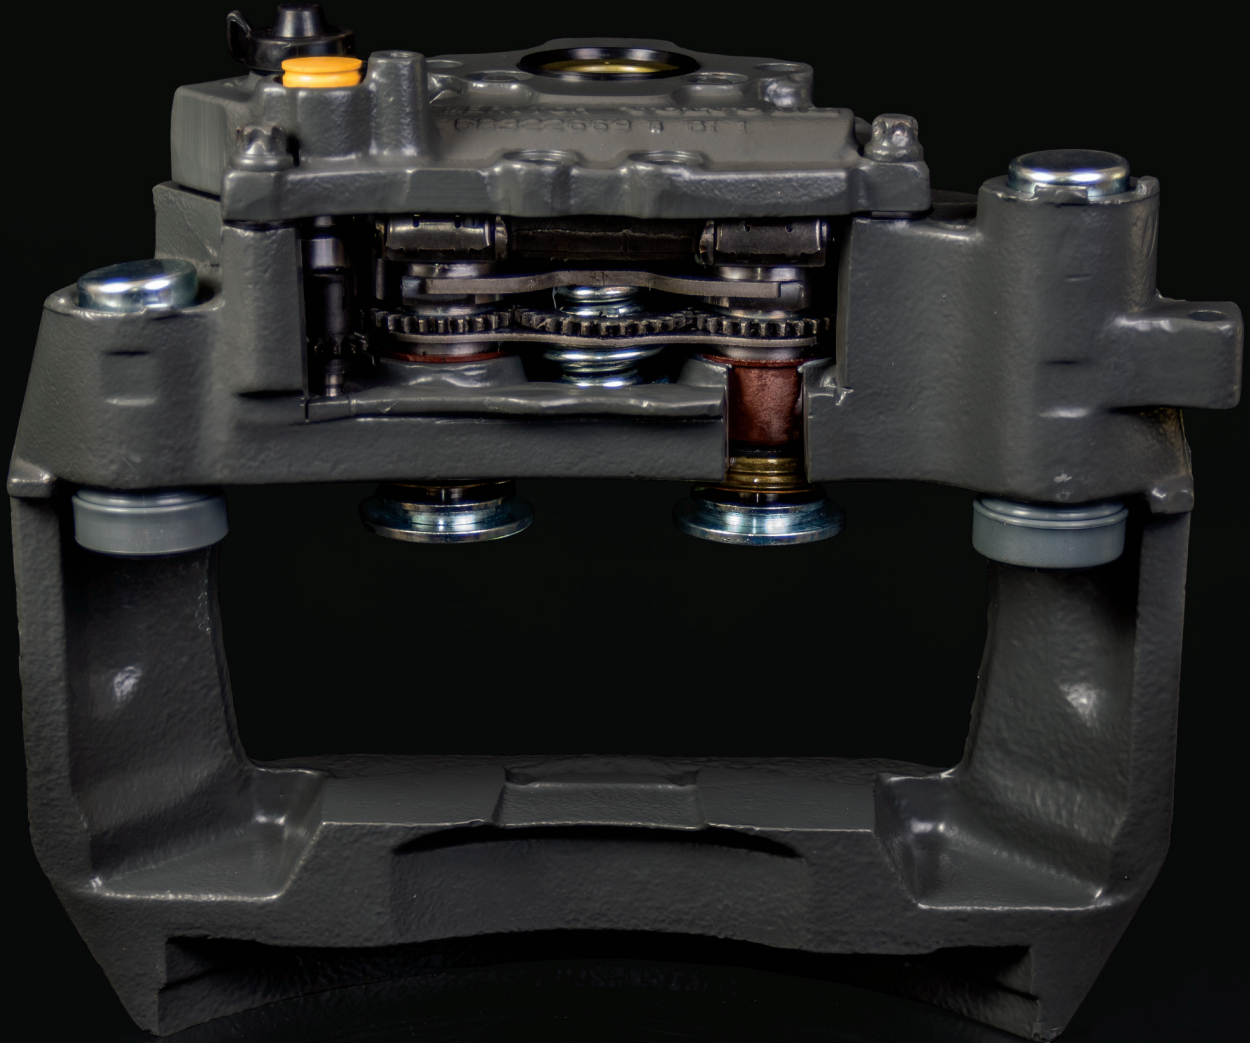

Caliper Catalogue

March 2026 Issue

2026

The airbrake specialist
45 years of experience

Glossary

	MOUNTING ANGLE OF THE ACTUATOR - AXIAL
	MOUNTING ANGLE OF THE ACTUATOR - RADIAL
	ACTUATOR MOUNTING BY THE LEVER
	HOLE FOR POTENTIOMETER (CALIPER TYPE: MERITOR)
	POTENTIOMETER NOT SUPPLIED
	POTENTIOMETER ON/OFF
	POTENTIOMETER CONTINUOUS
	SCREW TYPE POTENTIOMETER COVER
	CLIP TYPE POTENTIOMETER COVER
	ACTUATOR MOUNTING ANGLE
	HYDRAULIC PISTON
	SPLINE TYPE
	LEFT OR RIGHT SIDE DEPENDING ON THE TYPE OF AXLE
	LIFT AXLE
	BRAKE PAD CARRIER
	CALIPER CARTRIDGE
	CALIPER BRIDGE
	TRUCK / BUS / COACH CALIPER POSITION
	TRAILER CALIPER POSITION