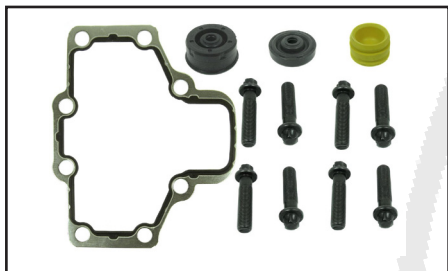

P67RK002A

Head Kit with Screws

For All 17.5" & 19.5" Single Piston Pan Calipers