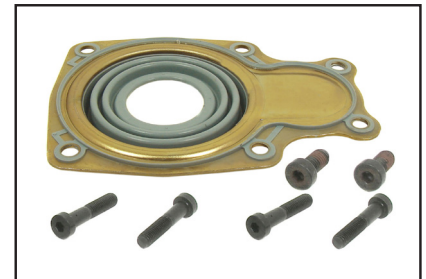

Note:

P71RK019BMultifit:

Service Kit

Fits Caliper Type: LISA

Services: SJ4076, 5001837006, 655377-7, 3098108, 85103129

Note:

P71RK020AMultifit:

Guide Pin Cover Kit