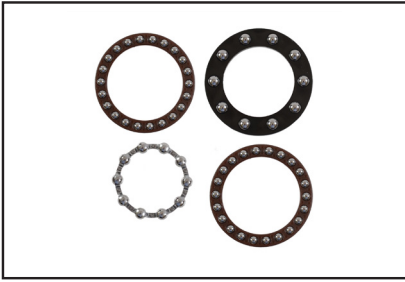

Majorsell Caliper Kits - March 2026

Knorr Bremse

P70RK014AMultifit:
Caliper Cap Repair Kit
Fits Caliper Type:

Services:

Note: