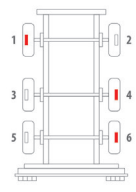

Majorsell Calipers - 26 March 2026

OE Reference	Majorsell Ref	Majorsell Reman Ref	Brake Manufacturer	Caliper Type	
SN7177	23P096		Knorr Bremse	SN7	
Description		OE Carrier Ref	Majorsell Carrier Ref		
FULL UNIT CALIPER		K001528/K011479			
OE Carrier Ref		Majorsell Carrier Ref	OE Rationalised Unit		
K001528/K011479					
		Potentiometer Type	Chain Cover	High Pin Pos.	
		2 WIRE	CLIP C/W ADAPTOR	LEFT	
Mounting Type		Application	Act Mtg Angle	Fitted	Vehicle Type
AXIAL			0°		
Wheel Size		Brake Pad Set	Additional Info		
22.5"					
Services					
Repair kits					
P66RK010, P66RK010A, P66RK005C, P66RK011, P66RK018A, P66RK018B