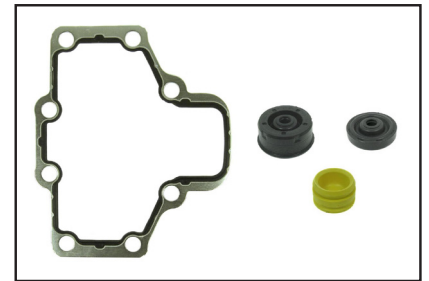

P67RK002BMultifit: yes
Head Kit
Fits Caliper Type: PAN17, PAN19, 17.5"

Services:

Note: