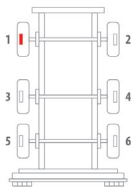

OE Reference	Majorsell Ref	Majorsell Reman Ref	Brake Manufacturer	Caliper Type
	LRG546	23P156	23P156R	Meritor	D-ELSA 2
	Description		OE Carrier Ref	Majorsell Carrier Ref	
	FULL UNIT CALIPER		MCK1138	221139	
	OE Carrier Ref		Majorsell Carrier Ref	OE Rationalised Unit	
	MCK1138		221139		
	OE Bridge			Chain Cover	High Pin Pos.
					RIGHT
	Mounting Type	Application	Act Mtg Angle	Fitted	Vehicle Type
	AXIAL	MAN	0°	LH	TRUCK
	Wheel Size	Brake Pad Set	Additional Info		
	22.5"	WVA29131			
Services	R2.03.09.546, 81508046339, 81508046341, 68033351, MXC9309007, TRX9841, LRT546, 68324200, 68323713, 68324585,				
Repair kits