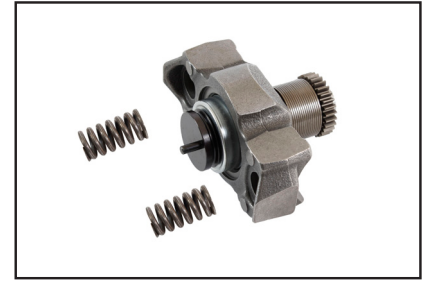

P67RK016 Multifit:
Caliper Kit
Fits Caliper Type:

Services:

Note: