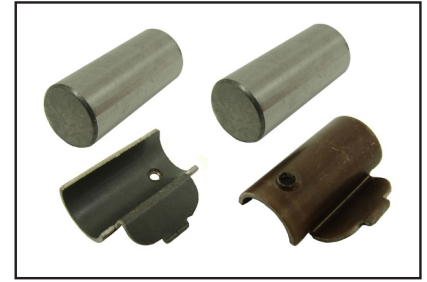

P71RK056BMultifit:

Service Kit

Fits Caliper Type:

Services:

Note: