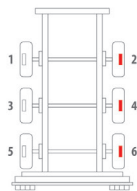

Majorsell Calipers - 26 March 2026

OE Reference	Majorsell Ref	Majorsell Reman Ref	Brake Manufacturer	Caliper Type	
SN7077	23P112		Knorr Bremse	SN7	
Description		OE Carrier Ref	Majorsell Carrier Ref		
FULL UNIT CALIPER		K000026			
OE Carrier Ref		Majorsell Carrier Ref	OE Rationalised Unit		
K000026					
		Potentiometer Type	Chain Cover	High Pin Pos.	
		N/A	BLANK	LEFT	
Mounting Type		Application	Act Mtg Angle	Fitted	Vehicle Type
AXIAL			-12°		
Wheel Size		Brake Pad Set	Additional Info		
22.5"					
Services					
Repair kits					
P66RK017, P66RK017A, P66RK017B, P66RK017C, P66RK011, P66RK018A