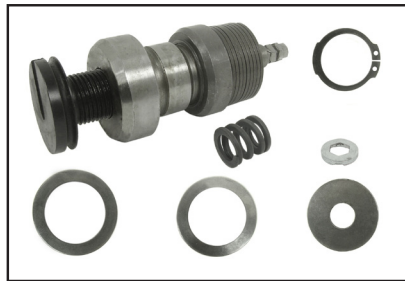

P67RK011AMultifit: yes
Caliper Kit

Fits Caliper Type: PAN17, 17.5"

Services:

Note: Groove Type