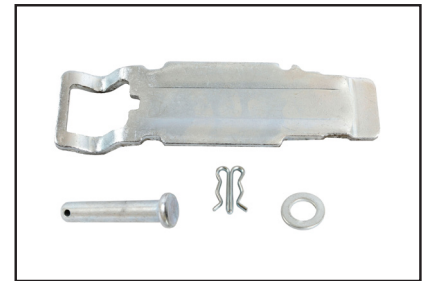

P66RK035A Multifit:
Brake Pad Retainer Kit
Fits Caliper Type: SB7, SN7

Services: K000129

Note: