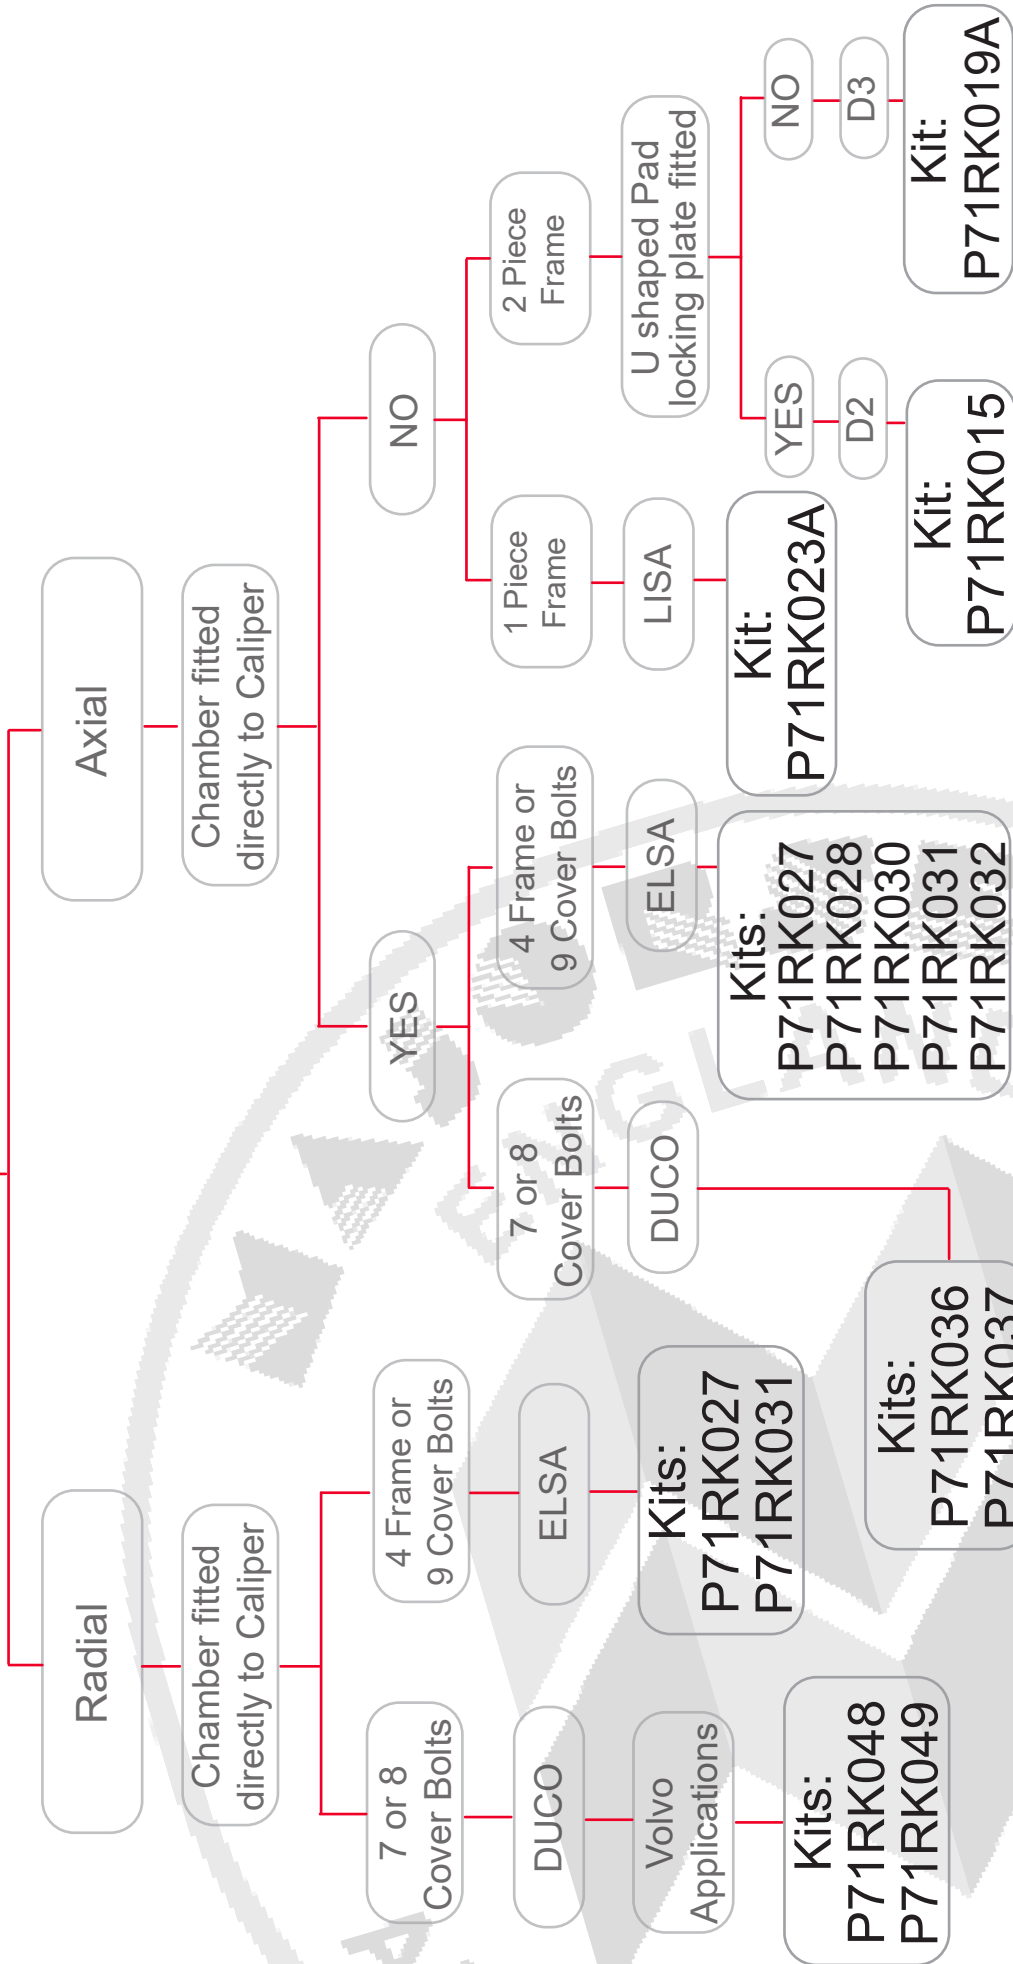

22.5" Wheel