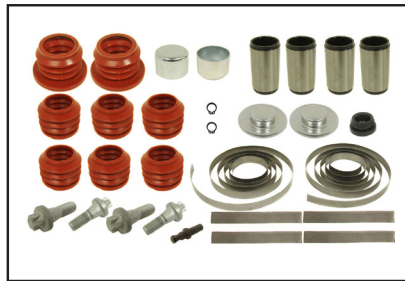

P70RK004 Multifit:

Caliper Kit

Fits Caliper Type: MARK II, MARK III, ModulX

Services: 91012, 89794

Note: