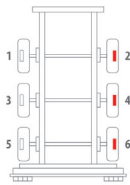

Majorsell Calipers - 26 March 2026

OE Reference	Majorsell Ref	Majorsell Reman Ref	Brake Manufacturer	Caliper Type
SN6539	23P033		Knorr Bremse	SN6
Description	OE Carrier Ref		Majorsell Carrier Ref	
FULL UNIT CALIPER	K001105/K002979			
OE Carrier Ref		Majorsell Carrier Ref	OE Rationalised Unit	
K001105/K002979				
		Potentiometer Type	Chain Cover	High Pin Pos.
		N/A	BLANK	LEFT
Mounting Type	Application	Act Mtg Angle	Fitted	Vehicle Type
AXIAL		+5°		
Wheel Size	Brake Pad Set	Additional Info		
19.5"				
Services	K001118, K002935, K003673, K004162, K014940			
Repair kits	P66RK009, P66RK005A, P66RK005B, P66RK005C, P66RK011, P66RK018A, P66RK018B