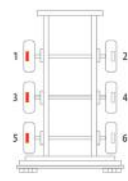

OE Reference	Majorsell Ref	Majorsell Reman Ref	Brake Manufacturer	Caliper Type
6402220030	23P261	23P261R	Wabco (67)	MAXX 22T
Description		OE Carrier Ref	Majorsell Carrier Ref	
FULL UNIT CALIPER				
OE Carrier Ref		Majorsell Carrier Ref	OE Rationalised Unit	
Slot Position			Chain Cover	High Pin Pos.
LEFT			N/A	LEFT
Mounting Type	Application	Act Mtg Angle	Fitted	Vehicle Type
AXIAL	SCHMITZ	+5°		
Wheel Size	Brake Pad Set	Additional Info		
	WVA29336			
Services				
6402220010				
Repair kits