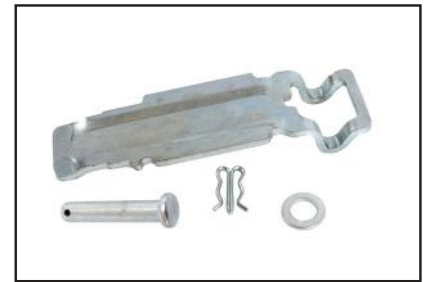

P66RK035B Multifit:

Brake Pad Retainer Kit

Fits Caliper Type: SB6, SN6, SK7, SL7, SM7

Services: K000133

Note: