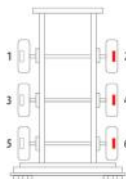

OE Reference	Majorsell Ref	Majorsell Reman Ref	Brake Manufacturer	Caliper Type
40195075	23P173		Wabco (67)	PAN 19-1
Description	OE Carrier Ref		Majorsell Carrier Ref	
FULL UNIT CALIPER		SAF AXLE-RIGHT		
OE Carrier Ref		Majorsell Carrier Ref	OE Rationalised Unit	
SAF AXLE-RIGHT				
Slot Position			Chain Cover	High Pin Pos.
			N/A	RIGHT
Mounting Type	Application	Act Mtg Angle	Fitted	Vehicle Type
AXIAL		+5°		
Wheel Size	Brake Pad Set	Additional Info		
19.5"				
Services	6401950690			
Repair kits	P67RK008, P67RK008A, P67RK008B, P67RK008C, P67RK008D, P67RK008E, P67RK008G, P67RK008H