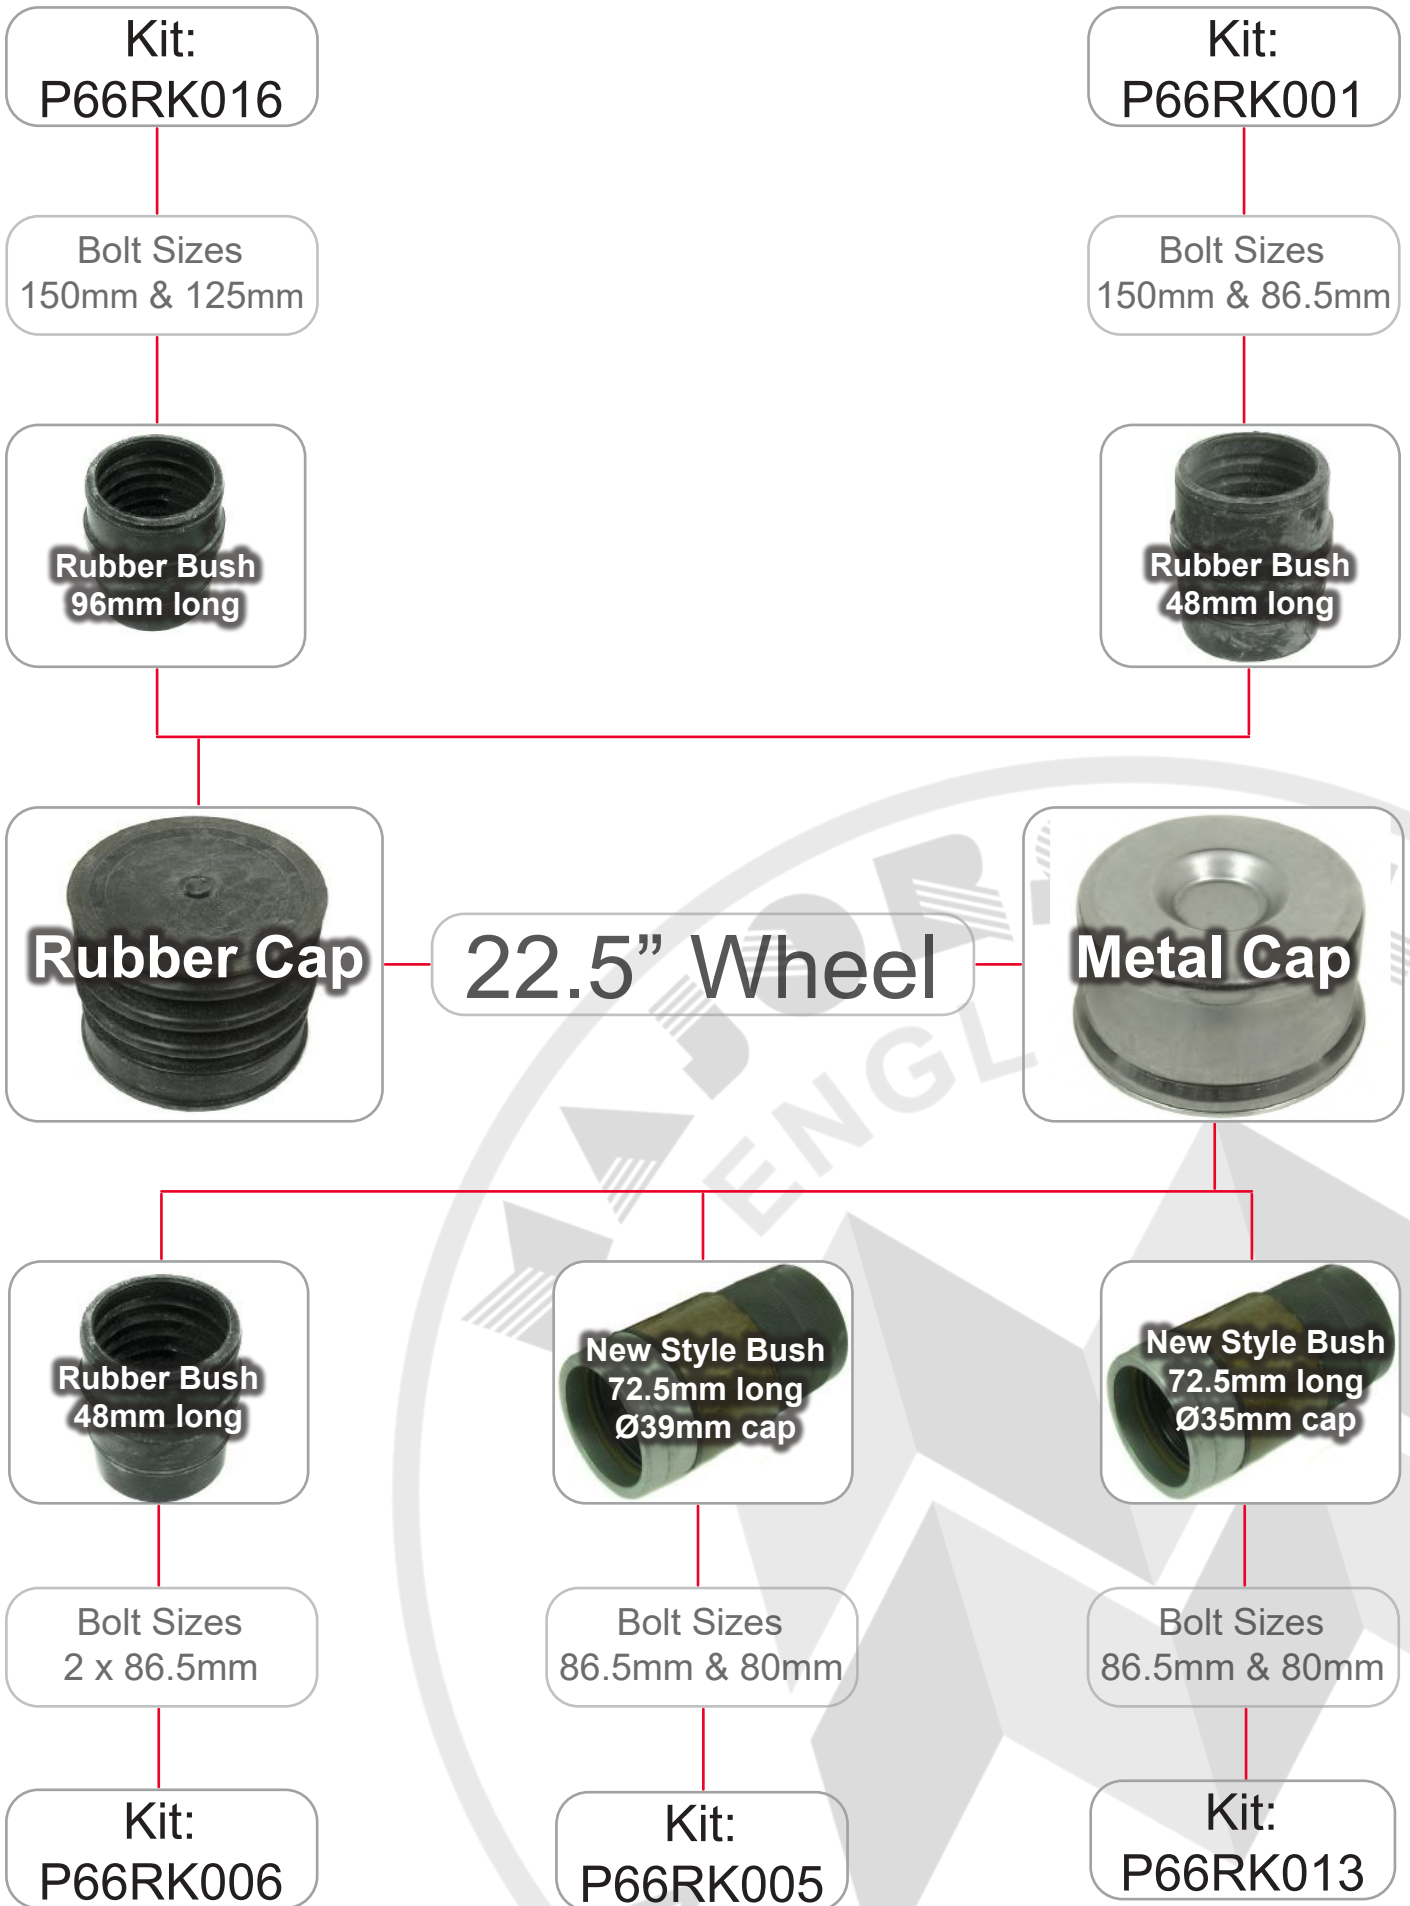

22.5" Wheel

Bolt Sizes
86.5mm & 80mm

Kit: P66RK010

Bolt Sizes
86.5mm & 80mm

Kit: P66RK009

Bolt Sizes
86.5mm & 70mm

Kit: P66RK017

22.5" Wheel