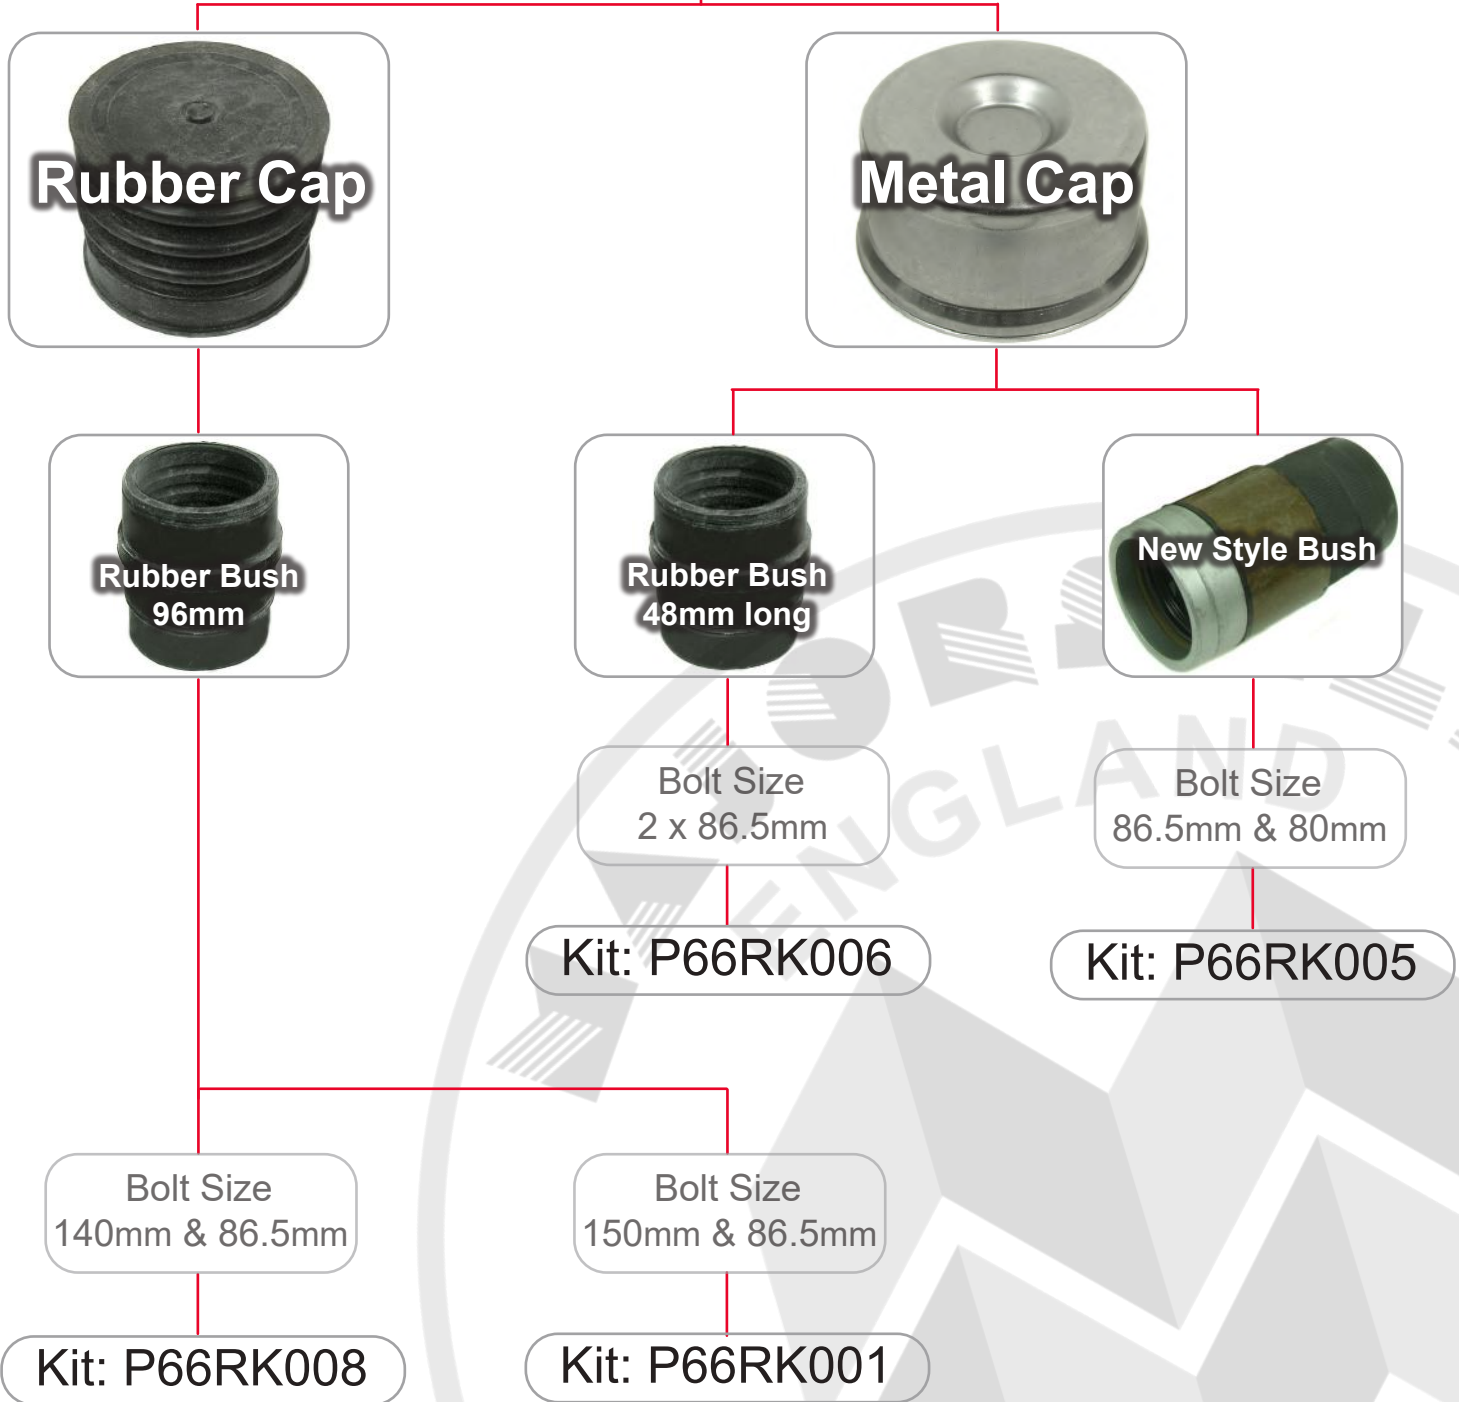

19.5" Wheel