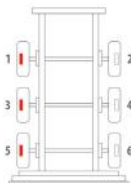

OE Reference	Majorsell Ref	Majorsell Reman Ref	Brake Manufacturer	Caliper Type
SK7007	23P050		Knorr Bremse (66)	SK14
Description	OE Carrier Ref		Majorsell Carrier Ref	
FULL UNIT CALIPER		K013742	221076	
OE Carrier Ref		Majorsell Carrier Ref	OE Rationalised Unit	
K013742		221076		
		Potentiometer Type	Chain Cover	High Pin Pos.
		N/A	BLANK	RIGHT
Mounting Type	Application	Act Mtg Angle	Fitted	Vehicle Type
AXIAL		0°		
Wheel Size	Brake Pad Set	Additional Info		
22.5"	WVA29158/WVA29308			
Services	K010277, K010279, K011365, K013027, K113518, K113728, K113730, K113732, K126866, K126874			
Repair kits	P66RK017, P66RK017A, P66RK017B, P66RK010A, P66RK017C, P66RK018A, P66RK011, 220933, 210114, 210115, 210151, 210118, 140241, P71RK074A, P66RK025A, P66RK035B, 190039