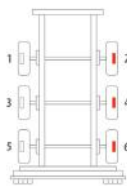

Majorsell Calipers - 19/07/2023

OE Reference	Majorsell Ref	Majorsell Reman Ref	Brake Manufacturer	Caliper Type
SN7032	23P128		Knorr Bremse (66)	SN7
Description	OE Carrier Ref		Majorsell Carrier Ref	
FULL UNIT CALIPER	K000027			
OE Carrier Ref		Majorsell Carrier Ref	OE Rationalised Unit	
K000027				
		Potentiometer Type	Chain Cover	High Pin Pos.
		3 WIRE	2 SCREW	LEFT
Mounting Type	Application	Act Mtg Angle	Fitted	Vehicle Type
AXIAL		-12°		
Wheel Size	Brake Pad Set	Additional Info		
22.5"				
Services	K000207, K000209			
Repair kits	P66RK010, P66RK010A, P66RK005C, P66RK011, P66RK018A, P66RK018B			

OE Reference	Majorsell Ref	Majorsell Reman Ref	Brake Manufacturer	Caliper Type
SN7038	23P108		Knorr Bremse (66)	SN7
Description	OE Carrier Ref		Majorsell Carrier Ref	
FULL UNIT CALIPER	K000027			
OE Carrier Ref		Majorsell Carrier Ref	OE Rationalised Unit	
K000027				
		Potentiometer Type	Chain Cover	High Pin Pos.
		N/A	BLANK	LEFT
Mounting Type	Application	Act Mtg Angle	Fitted	Vehicle Type
AXIAL		-12°		
Wheel Size	Brake Pad Set	Additional Info		
22.5"				
Services				
Repair kits	P66RK009, P66RK005A, P66RK005B, P66RK005C, P66RK011, P66RK018A, P66RK018B