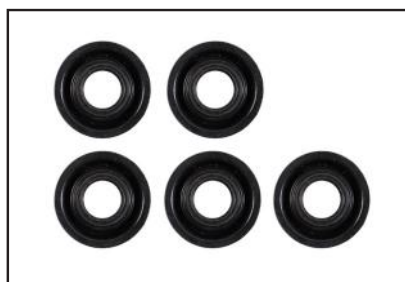

P66RK034D Multifit:

Cover Kit

Fits Caliper Type:

Services:

Note: