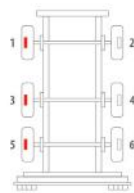

OE Reference	Majorsell Ref	Majorsell Reman Ref	Brake Manufacturer	Caliper Type
SN7051	23P106		Knorr Bremse (66)	SN7
Description	OE Carrier Ref	Majorsell Carrier Ref	OE Rationalised Unit	
FULL UNIT CALIPER		K010765/K001919		
OE Carrier Ref	Majorsell Carrier Ref	OE Rationalised Unit		
K010765/K001919				
		Potentiometer Type	Chain Cover	High Pin Pos.
		3 WIRE	CLIP C/W ADAPTOR	LEFT
Mounting Type	Application	Act Mtg Angle	Fitted	Vehicle Type
AXIAL		0°		
Wheel Size	Brake Pad Set	Additional Info		
22.5"				
Services	K001655, K005078, K009084, K031427			
Repair kits	P66RK023A, P66RK011, P66RK018A			

OE Reference	Majorsell Ref	Majorsell Reman Ref	Brake Manufacturer	Caliper Type
SN7052	23P140		Knorr Bremse (66)	SN7
Description	OE Carrier Ref	Majorsell Carrier Ref	OE Rationalised Unit	
FULL UNIT CALIPER		K001510/K108814		
OE Carrier Ref	Majorsell Carrier Ref	OE Rationalised Unit		
K001510/K108814				
		Potentiometer Type	Chain Cover	High Pin Pos.
		3 WIRE	CLIP C/W ADAPTOR	LEFT
Mounting Type	Application	Act Mtg Angle	Fitted	Vehicle Type
AXIAL		-12°		
Wheel Size	Brake Pad Set	Additional Info		
22.5"				
Services	K000850, Z0017262, K019137, K016830, K004624, K007768			
Repair kits	P66RK009, P66RK005A, P66RK005B, P66RK005C, P66RK011, P66RK018A, P66RK018B