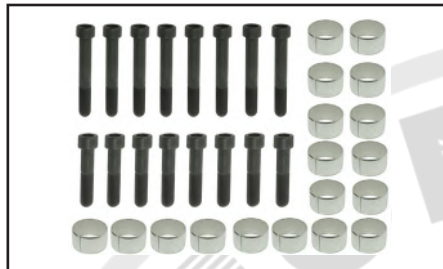

P67RK002E

Bolt & Bush Kit

Complete Range For All Wabco Pan Calipers