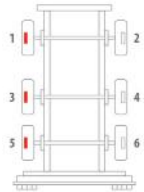

Majorsell Calipers - 19/07/2023

OE Reference	Majorsell Ref	Majorsell Reman Ref	Brake Manufacturer	Caliper Type
K040945	23P257		Knorr Bremse (66)	SB7
Description		OE Carrier Ref	Majorsell Carrier Ref	
OE Carrier Ref		Majorsell Carrier Ref	OE Rationalised Unit	
		Potentiometer Type	Chain Cover	High Pin Pos.
		3 WIRE	CLIP C/W ADAPTOR	
Mounting Type		Application	Act Mtg Angle	Fitted
RADIAL			86°	
Wheel Size		Brake Pad Set	Additional Info	
Services		SB7202RC		
Repair kits