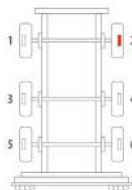

OE Reference	Majorsell Ref	Majorsell Reman Ref	Brake Manufacturer	Caliper Type
122566009	23P298	23P298R	Brembo (72)	HYDRAULIC FRONT
Description	OE Carrier Ref		Majorsell Carrier Ref	
HYDRAULIC FRONT				
OE Carrier Ref		Majorsell Carrier Ref	OE Rationalised Unit	
			Chain Cover	High Pin Pos.
			N/A	
Mounting Type	Application	Act Mtg Angle	Fitted	Vehicle Type
	IVECO		RH	TRUCK
Wheel Size	Brake Pad Set	Additional Info		
	WVA29067	68		
Services				
Repair kits	P72RK001A, P72RK001B, P72RK003D, 150081, 150082