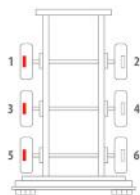

OE Reference	Majorsell Ref	Majorsell Reman Ref	Brake Manufacturer	Caliper Type
SN7163	23P115		Knorr Bremse (66)	SN7
Description	OE Carrier Ref		Majorsell Carrier Ref	
FULL UNIT CALIPER		K001525		
OE Carrier Ref		Majorsell Carrier Ref	OE Rationalised Unit	
K001525				
		Potentiometer Type	Chain Cover	High Pin Pos.
		N/A	BLANK	RIGHT
Mounting Type	Application	Act Mtg Angle	Fitted	Vehicle Type
AXIAL		-12°		
Wheel Size	Brake Pad Set	Additional Info		
22.5"				
Services				
Repair kits	P66RK009, P66RK005A, P66RK005B, P66RK005C, P66RK011, P66RK018A, P66RK018B			

OE Reference	Majorsell Ref	Majorsell Reman Ref	Brake Manufacturer	Caliper Type
SN7164	23P085		Knorr Bremse (66)	SN7
Description	OE Carrier Ref		Majorsell Carrier Ref	
FULL UNIT CALIPER		K004680		
OE Carrier Ref		Majorsell Carrier Ref	OE Rationalised Unit	
K004680				
		Potentiometer Type	Chain Cover	High Pin Pos.
		N/A	BLANK	RIGHT
Mounting Type	Application	Act Mtg Angle	Fitted	Vehicle Type
AXIAL		0°		
Wheel Size	Brake Pad Set	Additional Info		
22.5"				
Services				
Repair kits	P66RK010, P66RK010A, P66RK005C, P66RK011, P66RK018A, P66RK018B