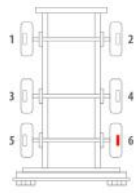

OE Reference	Majorsell Ref	Majorsell Reman Ref	Brake Manufacturer	Caliper Type
6403220350	23P256	23P256R	Wabco (67)	NG22MAX
Description	OE Carrier Ref		Majorsell Carrier Ref	
FULL UNIT CALIPER				
OE Carrier Ref		Majorsell Carrier Ref	OE Rationalised Unit	
Slot Position			Chain Cover	High Pin Pos.
LEFT			N/A	RIGHT
Mounting Type	Application	Act Mtg Angle	Fitted	Vehicle Type
AXIAL		0°		
Wheel Size	Brake Pad Set	Additional Info		
Services	6403220080, 6403220720, 6403220930			
Repair kits	P67RK013A, P67RK014A