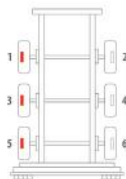

Majorsell Calipers - 19/07/2023

OE Reference	Majorsell Ref	Majorsell Reman Ref	Brake Manufacturer	Caliper Type
40195058	23P177		Wabco (67)	PAN 19-1
Description	OE Carrier Ref		Majorsell Carrier Ref	
FULL UNIT CALIPER		VOLVO		
OE Carrier Ref		Majorsell Carrier Ref	OE Rationalised Unit	
VOLVO				
Slot Position			Chain Cover	High Pin Pos.
			N/A	RIGHT
Mounting Type	Application	Act Mtg Angle	Fitted	Vehicle Type
AXIAL		+9°		
Wheel Size	Brake Pad Set	Additional Info		
19.5"				
Services	6401950780			
Repair kits	P67RK008			

OE Reference	Majorsell Ref	Majorsell Reman Ref	Brake Manufacturer	Caliper Type
40195074	23P172		Wabco (67)	PAN 19-1
Description	OE Carrier Ref		Majorsell Carrier Ref	
FULL UNIT CALIPER		SAF AXLE-LEFT		
OE Carrier Ref		Majorsell Carrier Ref	OE Rationalised Unit	
SAF AXLE-LEFT				
Slot Position			Chain Cover	High Pin Pos.
			N/A	LEFT
Mounting Type	Application	Act Mtg Angle	Fitted	Vehicle Type
AXIAL		+5°		
Wheel Size	Brake Pad Set	Additional Info		
19.5"				
Services	6401950680			
Repair kits	P67RK008, P67RK008A, P67RK008B, P67RK008C, P67RK008D, P67RK008E, P67RK008G, P67RK008H