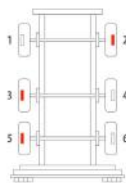

OE Reference	Majorsell Ref	Majorsell Reman Ref	Brake Manufacturer	Caliper Type
SN7126	23P149		Knorr Bremse (66)	SN7
Description	OE Carrier Ref		Majorsell Carrier Ref	
FULL UNIT CALIPER		K001278		
OE Carrier Ref		Majorsell Carrier Ref	OE Rationalised Unit	
K001278				
		Potentiometer Type	Chain Cover	High Pin Pos.
		3 WIRE MAN	2 SCREW	RIGHT
Mounting Type	Application	Act Mtg Angle	Fitted	Vehicle Type
AXIAL		+8°		
Wheel Size	Brake Pad Set	Additional Info		
22.5"				
Services	K002575, K001314			
Repair kits	P66RK010, P66RK010A, P66RK005C, P66RK011, P66RK018A, P66RK018B			

OE Reference	Majorsell Ref	Majorsell Reman Ref	Brake Manufacturer	Caliper Type
SN7128	23P093		Knorr Bremse (66)	SN7
Description	OE Carrier Ref		Majorsell Carrier Ref	
FULL UNIT CALIPER		K001528/K011479		
OE Carrier Ref		Majorsell Carrier Ref	OE Rationalised Unit	
K001528/K011479				
		Potentiometer Type	Chain Cover	High Pin Pos.
		ON/OFF	2 SCREW	RIGHT
Mounting Type	Application	Act Mtg Angle	Fitted	Vehicle Type
AXIAL		0°		
Wheel Size	Brake Pad Set	Additional Info		
22.5"				
Services	K001336			
Repair kits	P66RK009, P66RK005A, P66RK011