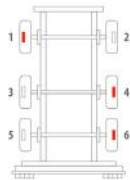

Majorsell Calipers - 19/07/2023

OE Reference	Majorsell Ref	Majorsell Reman Ref	Brake Manufacturer	Caliper Type
SN7177	23P096		Knorr Bremse (66)	SN7
Description	OE Carrier Ref		Majorsell Carrier Ref	
FULL UNIT CALIPER	K001528/K011479			
OE Carrier Ref		Majorsell Carrier Ref	OE Rationalised Unit	
K001528/K011479				
		Potentiometer Type	Chain Cover	High Pin Pos.
		2 WIRE	CLIP C/W ADAPTOR	LEFT
Mounting Type	Application	Act Mtg Angle	Fitted	Vehicle Type
AXIAL		0°		
Wheel Size	Brake Pad Set	Additional Info		
22.5"				
Services				
Repair kits	P66RK010, P66RK010A, P66RK005C, P66RK011, P66RK018A, P66RK018B			

OE Reference	Majorsell Ref	Majorsell Reman Ref	Brake Manufacturer	Caliper Type
SN7229	23P083		Knorr Bremse (66)	SN7
Description	OE Carrier Ref		Majorsell Carrier Ref	
FULL UNIT CALIPER	K001278			
OE Carrier Ref		Majorsell Carrier Ref	OE Rationalised Unit	
K001278				
		Potentiometer Type	Chain Cover	High Pin Pos.
		N/A	BLANK	RIGHT
Mounting Type	Application	Act Mtg Angle	Fitted	Vehicle Type
AXIAL		0°		
Wheel Size	Brake Pad Set	Additional Info		
22.5"				
Services				
Repair kits	P66RK009, P66RK005A, P66RK005B, P66RK005C, P66RK011, P66RK018A, P66RK018B			

OE Reference	Majorsell Ref	Majorsell Reman Ref	Brake Manufacturer	Caliper Type
SN7239	23P082		Knorr Bremse (66)	SN7
Description	OE Carrier Ref		Majorsell Carrier Ref	
FULL UNIT CALIPER	K001278			
OE Carrier Ref		Majorsell Carrier Ref	OE Rationalised Unit	
K001278				
		Potentiometer Type	Chain Cover	High Pin Pos.
		N/A	BLANK	LEFT
Mounting Type	Application	Act Mtg Angle	Fitted	Vehicle Type
AXIAL		0°		
Wheel Size	Brake Pad Set	Additional Info		
22.5"				
Services	K004548, K004855, K005021			
Repair kits	P66RK009, P66RK005A, P66RK005B, P66RK005C, P66RK011, P66RK018A, P66RK018B