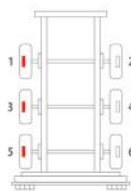

OE Reference	Majorsell Ref	Majorsell Reman Ref	Brake Manufacturer	Caliper Type
K101900	23P007	23P007R	Knorr Bremse (66)	SN5
Description		OE Carrier Ref	Majorsell Carrier Ref	
FULL UNIT CALIPER		K005606		
OE Carrier Ref		Majorsell Carrier Ref	OE Rationalised Unit	
K005606			K004570, K147303	
		Potentiometer Type	Chain Cover	High Pin Pos.
		3 WIRE	2 SCREW	RIGHT
Mounting Type		Application	Act Mtg Angle	Fitted
AXIAL			+12°	TRUCK
Wheel Size		Brake Pad Set	Additional Info	
17.5"				
Services	SN5034			
Repair kits	P66RK003, P66RK003A, P66RK004, 221170, 210116, 221169, 140241, 210119, 050239, P66RK035B, 190043, 190046			

OE Reference	Majorsell Ref	Majorsell Reman Ref	Brake Manufacturer	Caliper Type
SK7001	23P046	23P046R	Knorr Bremse (66)	SK7
Description		OE Carrier Ref	Majorsell Carrier Ref	
FULL UNIT CALIPER		K012619	220771	
OE Carrier Ref		Majorsell Carrier Ref	OE Rationalised Unit	
K012619		220771	K012633	
		Potentiometer Type	Chain Cover	High Pin Pos.
		N/A	BLANK	RIGHT
Mounting Type		Application	Act Mtg Angle	Fitted
AXIAL			0°	TRAILER
Wheel Size		Brake Pad Set	Additional Info	
22.5"		WVA29271/WVA29308		
Services	K001908, K009746, K151739, SK7004, K003453, K009744, SK7025, K021666, K028024			
Repair kits	P66RK017, P66RK017A, P66RK017B, P66RK010A, P66RK017C, P66RK018A, P66RK011, 220933, 210114, 210115, 210151, 210118, 140241, P71RK074A, P66RK025A, P66RK035B, 190039