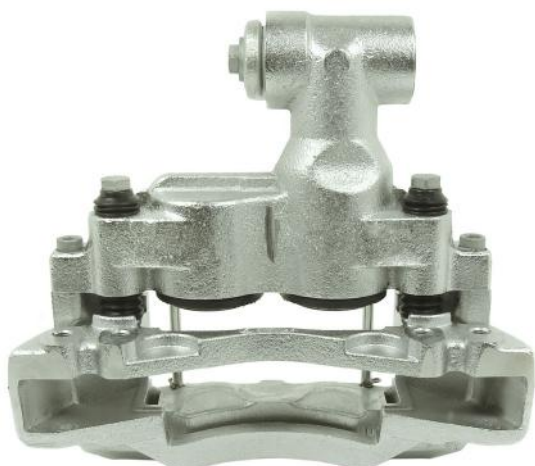

OE Reference	Majorsell Ref	Majorsell Reman Ref	Brake Manufacturer	Caliper Type
536272030	23P251	23P251R	BPW	TSB3709
Description		OE Carrier Ref	Majorsell Carrier Ref	
CALIPER				
OE Carrier Ref		Majorsell Carrier Ref	OE Rationalised Unit	
			Chain Cover	High Pin Pos.
				RIGHT
	Mounting Type	Application	Act Mtg Angle	Fitted
	Wheel Size	Brake Pad Set	Additional Info	
	370mm	WVA29227		
Services				
Repair kits	P66RK041, P66RK041A, P66RK042, P66RK030A, P66RK031, P66RK032, 220984, P66RK033A, 210183, P66RK043A, 220985, 050314, 050315, P66RK043B, P66RK035C			

Majorsell Calipers - 19/07/2023

	OE Reference	Majorsell Ref	Majorsell Reman Ref	Brake Manufacturer	Caliper Type
	536272040	23P252	23P252R	BPW	TSB3709
	Description	OE Carrier Ref		Majorsell Carrier Ref	
	CALIPER				
	OE Carrier Ref		Majorsell Carrier Ref		OE Rationalised Unit
				Chain Cover	High Pin Pos.
					LEFT
	Mounting Type	Application	Act Mtg Angle	Fitted	Vehicle Type
	Wheel Size	Brake Pad Set	Additional Info 		
	370mm	WVA29227			
Services					
Repair kits	P66RK041, P66RK041A, P66RK042, P66RK030A, P66RK031, P66RK032, 220984, P66RK033A, 210183, P66RK043A, 220985, 050314, 050315, P66RK043B, P66RK035C				

Caliper Information - Brembo

An Introduction to Brembo Calipers

Majorsell stock a range of Brembo repair kits which are suitable for the very popular Iveco Eurocargo. The Eurocargo ranges from 6 -18 tonne. These are implemented with front and rear cast iron calipers fitted with 60 - 68 mm seals.