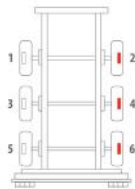

Majorsell Calipers - 19/07/2023

OE Reference	Majorsell Ref	Majorsell Reman Ref	Brake Manufacturer	Caliper Type
SN7095	23P088		Knorr Bremse (66)	SN7
Description	OE Carrier Ref		Majorsell Carrier Ref	
FULL UNIT CALIPER	K000026			
OE Carrier Ref		Majorsell Carrier Ref	OE Rationalised Unit	
K000026				
		Potentiometer Type	Chain Cover	High Pin Pos.
		N/A	BLANK	LEFT
Mounting Type	Application	Act Mtg Angle	Fitted	Vehicle Type
AXIAL		0°		
Wheel Size	Brake Pad Set	Additional Info		
22.5"				
Services	K011171, K000873			
Repair kits	P66RK017, P66RK017A, P66RK017B, P66RK017C, P66RK011, P66RK018A