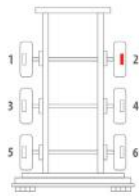

Majorsell Calipers - 19/07/2023

OE Reference	Majorsell Ref	Majorsell Reman Ref	Brake Manufacturer	Caliper Type
SN7020	23P125		Knorr Bremse (66)	SN7
Description	OE Carrier Ref		Majorsell Carrier Ref	
FULL UNIT CALIPER		K000026		
OE Carrier Ref		Majorsell Carrier Ref	OE Rationalised Unit	
K000026				
		Potentiometer Type	Chain Cover	High Pin Pos.
		3 WIRE	2 SCREW	RIGHT
Mounting Type	Application	Act Mtg Angle	Fitted	Vehicle Type
AXIAL		-12°		
Wheel Size	Brake Pad Set	Additional Info		
22.5"				
Services	K000202, K000204, K000306, K000308, K002353, K002355, K002357, K002359, K002361, K002363, K007088, K007090, K007092, K007094, K007096, K007098			
Repair kits	P66RK010, P66RK010A, P66RK005C, P66RK011, P66RK018A, P66RK018B			

OE Reference	Majorsell Ref	Majorsell Reman Ref	Brake Manufacturer	Caliper Type
SN7021	23P121		Knorr Bremse (66)	SN7
Description	OE Carrier Ref		Majorsell Carrier Ref	
FULL UNIT CALIPER		K000028		
OE Carrier Ref		Majorsell Carrier Ref	OE Rationalised Unit	
K000028				
		Potentiometer Type	Chain Cover	High Pin Pos.
		2 WIRE	2 SCREW	RIGHT
Mounting Type	Application	Act Mtg Angle	Fitted	Vehicle Type
AXIAL		-12°		
Wheel Size	Brake Pad Set	Additional Info		
22.5"				
Services	K002349, K002351, K007187, K007189, K010147, K010899, K010901, Z0010001, Z0010003			
Repair kits	P66RK010, P66RK010A, P66RK005C, P66RK011, P66RK018A, P66RK018B			

OE Reference	Majorsell Ref	Majorsell Reman Ref	Brake Manufacturer	Caliper Type
SN7021	23P127		Knorr Bremse (66)	SN7
Description	OE Carrier Ref		Majorsell Carrier Ref	
FULL UNIT CALIPER		K000028		
OE Carrier Ref		Majorsell Carrier Ref	OE Rationalised Unit	
K000028				
		Potentiometer Type	Chain Cover	High Pin Pos.
		3 WIRE	2 SCREW	RIGHT
Mounting Type	Application	Act Mtg Angle	Fitted	Vehicle Type
AXIAL		-12°		
Wheel Size	Brake Pad Set	Additional Info		
22.5"				
Services	K002349, K002351, K007187, K007189, K010147, K010899, K010901, Z0010001, Z0010003			
Repair kits	P66RK010, P66RK010A, P66RK005C, P66RK011, P66RK018A, P66RK018B