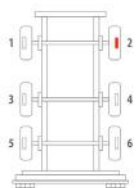

OE Reference	Majorsell Ref	Majorsell Reman Ref	Brake Manufacturer	Caliper Type
122576009	23P296	23P296R	Brembo (72)	HYDRAULIC FRONT
Description	OE Carrier Ref		Majorsell Carrier Ref	
HYDRAULIC FRONT				
OE Carrier Ref		Majorsell Carrier Ref	OE Rationalised Unit	
			Chain Cover	High Pin Pos.
			N/A	
Mounting Type	Application	Act Mtg Angle	Fitted	Vehicle Type
	IVECO		RH	TRUCK
Wheel Size	Brake Pad Set	Additional Info		
	WVA29065	60		
Services				
Repair kits	P72RK001A, P72RK001B, P72RK003A, P72RK003B, 150081, 150082