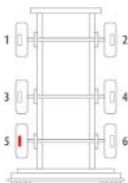

OE Reference	Majorsell Ref	Majorsell Reman Ref	Brake Manufacturer	Caliper Type
K002962	23P285	23P285R	Knorr Bremse (66)	SB7
Description		OE Carrier Ref	Majorsell Carrier Ref	
RATIONALISED CALIPER		K000943		
OE Carrier Ref		Majorsell Carrier Ref	OE Rationalised Unit	
K000943				
		Potentiometer Type	Chain Cover	High Pin Pos.
		N/A	N/A	LEFT
Mounting Type		Application	Act Mtg Angle	Fitted
RADIAL		MERCEDES	93°	LH
Wheel Size		Brake Pad Set	Additional Info	
22.5"		WVA29202/WVA29108		
Services	SB7450RC, I137817, K147210X50			
Repair kits	P66RK005, P66RK005A, P66RK005B, P66RK005C, P66RK007, P66RK018A, P66RK018B