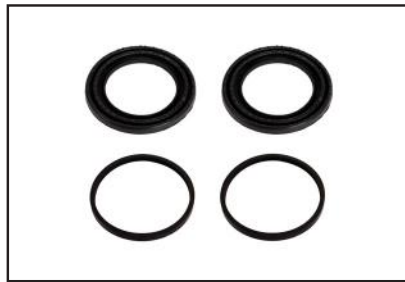

P72RK003B Multifit:

Seal Kit

Fits Caliper Type:

Services: 93162075

Note: 60MM 1998 >