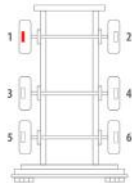

Majorsell Calipers - 19/07/2023

OE Reference	Majorsell Ref	Majorsell Reman Ref	Brake Manufacturer	Caliper Type
122566008	23P297	23P297R	Brembo (72)	HYDRAULIC FRONT
Description	OE Carrier Ref		Majorsell Carrier Ref	
HYDRAULIC FRONT				
OE Carrier Ref		Majorsell Carrier Ref	OE Rationalised Unit	
			Chain Cover	High Pin Pos.
			N/A	
Mounting Type	Application	Act Mtg Angle	Fitted	Vehicle Type
	IVECO		LH	TRUCK
Wheel Size	Brake Pad Set	Additional Info		
	WVA29067	68		
Services				
Repair kits	P72RK001A, P72RK001B, P72RK003D, 150081, 150082