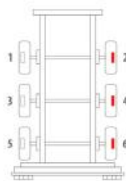

Majorsell Calipers - 19/07/2023

OE Reference	Majorsell Ref	Majorsell Reman Ref	Brake Manufacturer	Caliper Type
SN6602	23P035		Knorr Bremse (66)	SN6
Description	OE Carrier Ref		Majorsell Carrier Ref	
FULL UNIT CALIPER	K015378			
OE Carrier Ref		Majorsell Carrier Ref	OE Rationalised Unit	
K015378				
		Potentiometer Type	Chain Cover	High Pin Pos.
		N/A	BLANK	LEFT
Mounting Type	Application	Act Mtg Angle	Fitted	Vehicle Type
AXIAL		+5°		
Wheel Size	Brake Pad Set	Additional Info		
19.5"				
Services	K012346			
Repair kits	P66RK009, P66RK005A, P66RK005B, P66RK005C, P66RK011, P66RK018A, P66RK018B