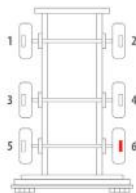

OE Reference	Majorsell Ref	Majorsell Reman Ref	Brake Manufacturer	Caliper Type
K002963	23P286	23P286R	Knorr Bremse (66)	SB7
Description		OE Carrier Ref	Majorsell Carrier Ref	
RATIONALISED CALIPER		K000943		
OE Carrier Ref		Majorsell Carrier Ref	OE Rationalised Unit	
K000943				
		Potentiometer Type	Chain Cover	High Pin Pos.
		N/A	N/A	RIGHT
Mounting Type		Application	Act Mtg Angle	Fitted
RADIAL		MERCEDES	93°	RH
Wheel Size		Brake Pad Set	Additional Info	
22.5"		WVA29202/WVA29108		
Services	SB7460RC, I137816, K147309X50			
Repair kits	P66RK005, P66RK005A, P66RK005B, P66RK005C, P66RK007, P66RK018A, P66RK018B