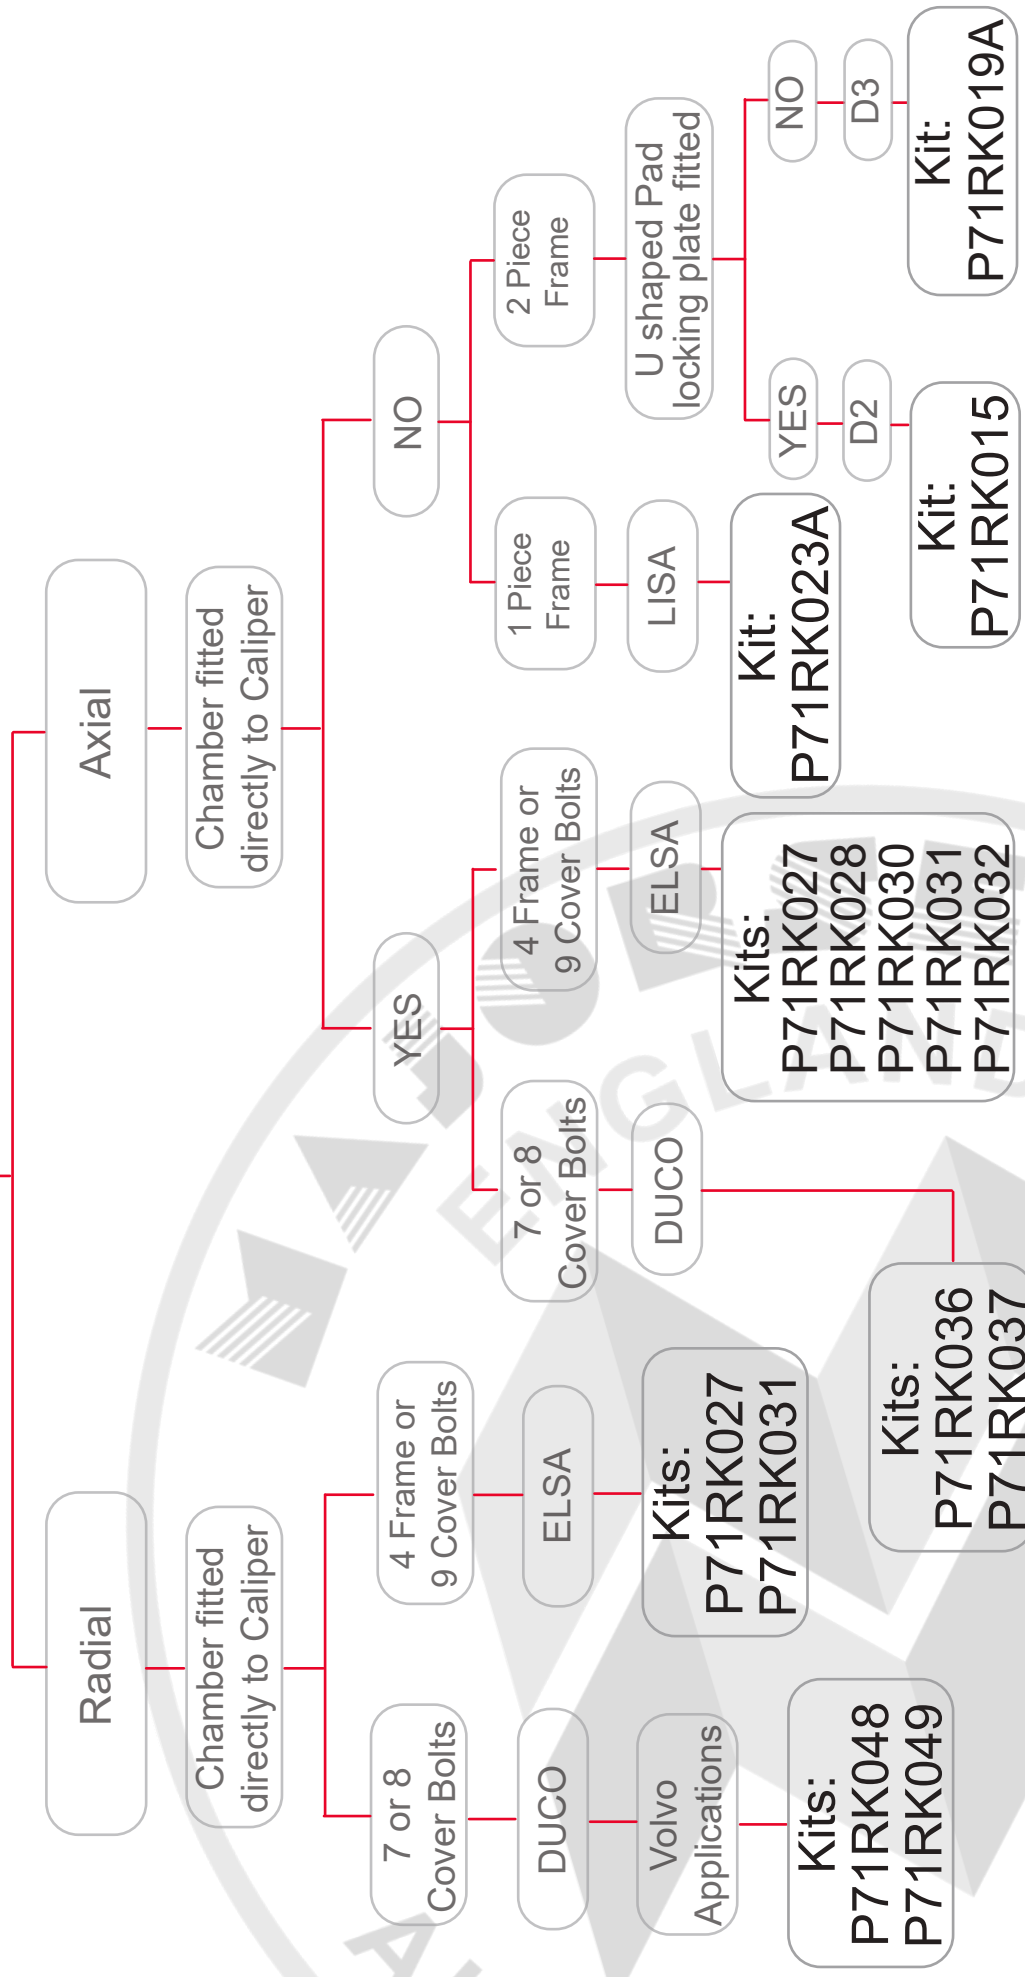

Front Caliper

60mm
Piston Fitted

Kits:
P71RK001
P71RK003

22.5" Wheel

Majorsell Calipers - 19/07/2023

OE Reference	Majorsell Ref	Majorsell Reman Ref	Brake Manufacturer	Caliper Type
15224836	23P279	23P279R	Meritor (71)	DX195
Description		OE Carrier Ref	Majorsell Carrier Ref	
FULL UNIT CALIPER				
OE Carrier Ref		Majorsell Carrier Ref	OE Rationalised Unit	
OE Bridge			Chain Cover	High Pin Pos.
	Mounting Type	Application	Act Mtg Angle	Fitted
	AXIAL	ROR		LH
	Vehicle Type	TRAILER		
	Wheel Size	Brake Pad Set	Additional Info	
370mm	WVA29124			
Services	DX195.51, MXC4836			
Repair kits	P71RK034A, P71RK035A, P71RK035B, P71RK035D, P71RK034B, P71RK060A			