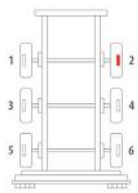

OE Reference	Majorsell Ref	Majorsell Reman Ref	Brake Manufacturer	Caliper Type
SN7030	23P118		Knorr Bremse (66)	SN7
Description	OE Carrier Ref		Majorsell Carrier Ref	
FULL UNIT CALIPER	K000026			
OE Carrier Ref		Majorsell Carrier Ref	OE Rationalised Unit	
K000026				
Potentiometer Type		Chain Cover	High Pin Pos.	
2 WIRE		2 SCREW	LEFT	
Mounting Type	Application	Act Mtg Angle	Fitted	Vehicle Type
AXIAL		-12°		
Wheel Size	Brake Pad Set	Additional Info		
22.5"				
Services				
Repair kits	P66RK010, P66RK010A, P66RK005C, P66RK011, P66RK018A, P66RK018B