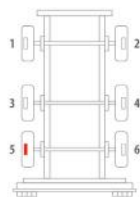

OE Reference	Majorsell Ref	Majorsell Reman Ref	Brake Manufacturer	Caliper Type
122980208	23P305	23P305R	Brembo (72)	HYDRAULIC FRONT
Description	OE Carrier Ref		Majorsell Carrier Ref	
HYDRAULIC FRONT				
OE Carrier Ref		Majorsell Carrier Ref	OE Rationalised Unit	
			Chain Cover	High Pin Pos.
			N/A	
Mounting Type	Application	Act Mtg Angle	Fitted	Vehicle Type
	IVECO		LH	TRUCK
Wheel Size	Brake Pad Set	Additional Info		
	WVA29067			
Services	522980208			
Repair kits	P72RK002A, P72RK003C			

OE Reference	Majorsell Ref	Majorsell Reman Ref	Brake Manufacturer	Caliper Type
122980209	23P306	23P306R	Brembo (72)	HYDRAULIC FRONT
Description	OE Carrier Ref		Majorsell Carrier Ref	
HYDRAULIC FRONT				
OE Carrier Ref		Majorsell Carrier Ref	OE Rationalised Unit	
			Chain Cover	High Pin Pos.
			N/A	
Mounting Type	Application	Act Mtg Angle	Fitted	Vehicle Type
	IVECO		RH	TRUCK
Wheel Size	Brake Pad Set	Additional Info		
	WVA29067			
Services	522980209			
Repair kits	P72RK002A, P72RK003C			

OE Reference	Majorsell Ref	Majorsell Reman Ref	Brake Manufacturer	Caliper Type
122980308	23P307	23P307R	Brembo (72)	HYDRAULIC REAR
Description	OE Carrier Ref		Majorsell Carrier Ref	
HYDRAULIC REAR				
OE Carrier Ref		Majorsell Carrier Ref	OE Rationalised Unit	
			Chain Cover	High Pin Pos.
			N/A	
Mounting Type	Application	Act Mtg Angle	Fitted	Vehicle Type
	IVECO		LH	TRUCK
Wheel Size	Brake Pad Set	Additional Info		
	WVA29067	+ 68		
Services	522980308			
Repair kits	P72RK002A, P72RK003E, P72RK004