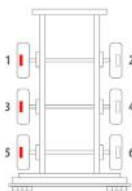

OE Reference	Majorsell Ref	Majorsell Reman Ref	Brake Manufacturer	Caliper Type
40195037	23P160		Wabco (67)	PAN 19-1
Description	OE Carrier Ref		Majorsell Carrier Ref	
FULL UNIT CALIPER		SAF AXLE-LEFT		
OE Carrier Ref		Majorsell Carrier Ref	OE Rationalised Unit	
SAF AXLE-LEFT				
Slot Position			Chain Cover	High Pin Pos.
			N/A	LEFT
Mounting Type	Application	Act Mtg Angle	Fitted	Vehicle Type
AXIAL		+5°		
Wheel Size	Brake Pad Set	Additional Info		
19.5"				
Services				
Repair kits	P67RK008, P67RK008A, P67RK008B, P67RK008C, P67RK008D, P67RK008E, P67RK008G, P67RK002A, P67RK002B, P67RK008H, 220672