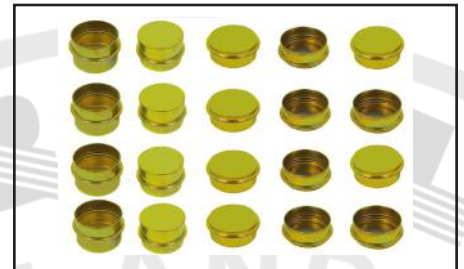

P67RK002F

Metal Cap Kit

Complete Range For All Wabco Pan Calipers