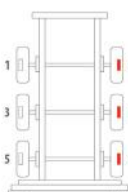

OE Reference	Majorsell Ref	Majorsell Reman Ref	Brake Manufacturer	Caliper Type
6401950860	23P175		Wabco (67)	PAN 19-1
Description		OE Carrier Ref	Majorsell Carrier Ref	
FULL UNIT CALIPER		SCHMITZ TRAILER-RIGHT		
OE Carrier Ref		Majorsell Carrier Ref	OE Rationalised Unit	
SCHMITZ TRAILER-RIGHT				
Slot Position			Chain Cover	High Pin Pos.
			N/A	RIGHT
Mounting Type	Application	Act Mtg Angle	Fitted	Vehicle Type
AXIAL		+5°		
Wheel Size	Brake Pad Set	Additional Info		
19.5"				
Services				
Repair kits