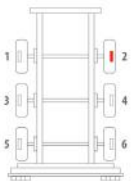

OE Reference	Majorsell Ref	Majorsell Reman Ref	Brake Manufacturer	Caliper Type
K002923	23P023	23P023R	Knorr Bremse (66)	SN6
Description		OE Carrier Ref	Majorsell Carrier Ref	
RATIONALISED CALIPER				
OE Carrier Ref		Majorsell Carrier Ref	OE Rationalised Unit	
			N/A	
		Potentiometer Type	Chain Cover	High Pin Pos.
		N/A	BLANK	RIGHT
Mounting Type		Application	Act Mtg Angle	Fitted
AXIAL			+15°	
Wheel Size		Brake Pad Set	Additional Info	
19.5"				
Services				
SB6401RC				
Repair kits				
P66RK005, P66RK005A, P66RK005B, P66RK005C, P66RK007, P66RK018A, P66RK018B