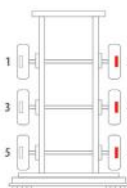

OE Reference	Majorsell Ref	Majorsell Reman Ref	Brake Manufacturer	Caliper Type
SN7039	23P110		Knorr Bremse (66)	SN7
Description	OE Carrier Ref		Majorsell Carrier Ref	
FULL UNIT CALIPER	K001275			
OE Carrier Ref		Majorsell Carrier Ref	OE Rationalised Unit	
K001275				
		Potentiometer Type	Chain Cover	High Pin Pos.
		N/A	BLANK	LEFT
Mounting Type	Application	Act Mtg Angle	Fitted	Vehicle Type
AXIAL		-12°		
Wheel Size	Brake Pad Set	Additional Info		
22.5"				
Services				
Repair kits	P66RK009, P66RK005A, P66RK005B, P66RK005C, P66RK011, P66RK018A, P66RK018B