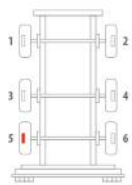

OE Reference	Majorsell Ref	Majorsell Reman Ref	Brake Manufacturer	Caliper Type
122567008	23P299	23P299R	Brembo (72)	HYDRAULIC REAR
Description	OE Carrier Ref		Majorsell Carrier Ref	
HYDRAULIC REAR				
OE Carrier Ref		Majorsell Carrier Ref	OE Rationalised Unit	
			Chain Cover	High Pin Pos.
			N/A	
Mounting Type	Application	Act Mtg Angle	Fitted	Vehicle Type
	IVECO		LH	TRUCK
Wheel Size	Brake Pad Set	Additional Info		
	WVA29067	+ 68		
Services				
Repair kits	P72RK001A, P72RK001B, P72RK003D, P72RK004, 150081, 150082