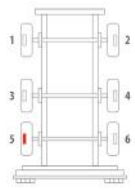

OE Reference	Majorsell Ref	Majorsell Reman Ref	Brake Manufacturer	Caliper Type
SN7096	23P102		Knorr Bremse (66)	SN7
Description	OE Carrier Ref		Majorsell Carrier Ref	
FULL UNIT CALIPER	K001278			
OE Carrier Ref		Majorsell Carrier Ref	OE Rationalised Unit	
K001278				
		Potentiometer Type	Chain Cover	High Pin Pos.
		3 WIRE MAN	2 SCREW	LEFT
Mounting Type	Application	Act Mtg Angle	Fitted	Vehicle Type
AXIAL		0°		
Wheel Size	Brake Pad Set	Additional Info		
22.5"				
Services				
Repair kits	P66RK010, P66RK010A, P66RK005C, P66RK011, P66RK018A, P66RK018B