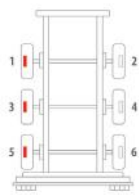

OE Reference	Majorsell Ref	Majorsell Reman Ref	Brake Manufacturer	Caliper Type
SN7085	23P089		Knorr Bremse (66)	SN7
Description	OE Carrier Ref		Majorsell Carrier Ref	
FULL UNIT CALIPER		K000026		
OE Carrier Ref		Majorsell Carrier Ref	OE Rationalised Unit	
K000026				
		Potentiometer Type	Chain Cover	High Pin Pos.
		N/A	BLANK	RIGHT
Mounting Type	Application	Act Mtg Angle	Fitted	Vehicle Type
AXIAL		0°		
Wheel Size	Brake Pad Set	Additional Info		
22.5"				
Services	K011170, K000872			
Repair kits	P66RK017, P66RK017A, P66RK017B, P66RK017C, P66RK011, P66RK018A