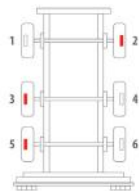

Majorsell Calipers - 19/07/2023

OE Reference	Majorsell Ref	Majorsell Reman Ref	Brake Manufacturer	Caliper Type
SN7167	23P097		Knorr Bremse (66)	SN7
Description	OE Carrier Ref		Majorsell Carrier Ref	
FULL UNIT CALIPER	K001528/K011479			
OE Carrier Ref		Majorsell Carrier Ref	OE Rationalised Unit	
K001528/K011479				
		Potentiometer Type	Chain Cover	High Pin Pos.
		2 WIRE	CLIP C/W ADAPTOR	RIGHT
Mounting Type	Application	Act Mtg Angle	Fitted	Vehicle Type
AXIAL		0°		
Wheel Size	Brake Pad Set	Additional Info		
22.5"				
Services				
Repair kits	P66RK010, P66RK010A, P66RK005C, P66RK011, P66RK018A, P66RK018B