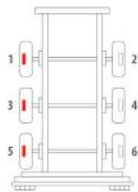

Majorsell Calipers - 19/07/2023

OE Reference	Majorsell Ref	Majorsell Reman Ref	Brake Manufacturer	Caliper Type
SN7029	23P111		Knorr Bremse (66)	SN7
Description	OE Carrier Ref		Majorsell Carrier Ref	
FULL UNIT CALIPER	K001275			
OE Carrier Ref		Majorsell Carrier Ref	OE Rationalised Unit	
K001275				
Potentiometer Type		Chain Cover	High Pin Pos.	
N/A		BLANK	RIGHT	
Mounting Type	Application	Act Mtg Angle	Fitted	Vehicle Type
AXIAL		-12°		
Wheel Size	Brake Pad Set	Additional Info		
22.5"				
Services				
Repair kits	P66RK009, P66RK005A, P66RK005B, P66RK005C, P66RK011, P66RK018A, P66RK018B