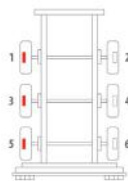

Majorsell Calipers - 19/07/2023

OE Reference	Majorsell Ref	Majorsell Reman Ref	Brake Manufacturer	Caliper Type
6401950850	23P174		Wabco (67)	PAN 19-1
Description		OE Carrier Ref	Majorsell Carrier Ref	
FULL UNIT CALIPER		SCHMITZ TRAILER-LEFT		
OE Carrier Ref		Majorsell Carrier Ref	OE Rationalised Unit	
SCHMITZ TRAILER-LEFT				
Slot Position			Chain Cover	High Pin Pos.
			N/A	LEFT
Mounting Type	Application	Act Mtg Angle	Fitted	Vehicle Type
AXIAL		+5°		
Wheel Size	Brake Pad Set	Additional Info		
19.5"				
Services				
Repair kits