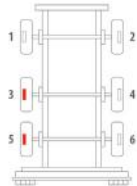

Majorsell Calipers - 19/07/2023

OE Reference	Majorsell Ref	Majorsell Reman Ref	Brake Manufacturer	Caliper Type
K014066	23P254	23P254R	Knorr Bremse (66)	SB7
Description		OE Carrier Ref	Majorsell Carrier Ref	
RATIONALISED CALIPER				
OE Carrier Ref		Majorsell Carrier Ref	OE Rationalised Unit	
		Potentiometer Type	Chain Cover	High Pin Pos.
		3 WIRE MAN	2 SCREW	RIGHT
Mounting Type		Application	Act Mtg Angle	Fitted
RADIAL			93°	
Wheel Size		Brake Pad Set	Additional Info	
22.5"		WVA29202WVA29108		
Services				
SB7239RC, K147313X50				
Repair kits				
P66RK005, P66RK005A, P66RK005B, P66RK005C, P66RK007, P66RK018A, P66RK018B