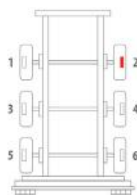

OE Reference	Majorsell Ref	Majorsell Reman Ref	Brake Manufacturer	Caliper Type
SN6692	23P036		Knorr Bremse (66)	SN6
Description	OE Carrier Ref		Majorsell Carrier Ref	
FULL UNIT CALIPER	K015378			
OE Carrier Ref		Majorsell Carrier Ref	OE Rationalised Unit	
K015378				
		Potentiometer Type	Chain Cover	High Pin Pos.
		N/A	BLANK	RIGHT
Mounting Type	Application	Act Mtg Angle	Fitted	Vehicle Type
AXIAL		+5°		
Wheel Size	Brake Pad Set	Additional Info		
19.5"				
Services				
Repair kits				

OE Reference	Majorsell Ref	Majorsell Reman Ref	Brake Manufacturer	Caliper Type
SN7020	23P119		Knorr Bremse (66)	SN7
Description	OE Carrier Ref		Majorsell Carrier Ref	
FULL UNIT CALIPER	K000026			
OE Carrier Ref		Majorsell Carrier Ref	OE Rationalised Unit	
K000026				
		Potentiometer Type	Chain Cover	High Pin Pos.
		2 WIRE	2 SCREW	RIGHT
Mounting Type	Application	Act Mtg Angle	Fitted	Vehicle Type
AXIAL		-12°		
Wheel Size	Brake Pad Set	Additional Info		
22.5"				
Services				
Repair kits	P66RK010, P66RK010A, P66RK005C, P66RK011, P66RK018A, P66RK018B