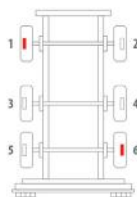

OE Reference	Majorsell Ref	Majorsell Reman Ref	Brake Manufacturer	Caliper Type
SN6541	23P039		Knorr Bremse (66)	SN6
Description	OE Carrier Ref		Majorsell Carrier Ref	
FULL UNIT CALIPER	K000690/K001926			
OE Carrier Ref		Majorsell Carrier Ref	OE Rationalised Unit	
K000690/K001926				
		Potentiometer Type	Chain Cover	High Pin Pos.
		3 WIRE	2 SCREW	LEFT
Mounting Type	Application	Act Mtg Angle	Fitted	Vehicle Type
AXIAL		+5°		
Wheel Size	Brake Pad Set	Additional Info		
19.5"				
Services	K001175, K001177, K003715, K003717, K012731, K032585			
Repair kits	P66RK011			

OE Reference	Majorsell Ref	Majorsell Reman Ref	Brake Manufacturer	Caliper Type
SN6551	23P040		Knorr Bremse (66)	SN6
Description	OE Carrier Ref		Majorsell Carrier Ref	
FULL UNIT CALIPER	K000690/K001926			
OE Carrier Ref		Majorsell Carrier Ref	OE Rationalised Unit	
K000690/K001926				
		Potentiometer Type	Chain Cover	High Pin Pos.
		3 WIRE	2 SCREW	RIGHT
Mounting Type	Application	Act Mtg Angle	Fitted	Vehicle Type
AXIAL		+5°		
Wheel Size	Brake Pad Set	Additional Info		
19.5"				
Services	K002107, K013818,			
Repair kits	P66RK009, P66RK005A, P66RK005B, P66RK005C, P66RK011, P66RK018A, P66RK018B