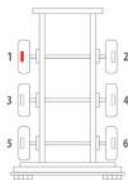

Majorsell Calipers - 19/07/2023

OE Reference	Majorsell Ref	Majorsell Reman Ref	Brake Manufacturer	Caliper Type
K002924	23P024	23P024R	Knorr Bremse (66)	SN6
Description		OE Carrier Ref	Majorsell Carrier Ref	
RATIONALISED CALIPER				
OE Carrier Ref		Majorsell Carrier Ref	OE Rationalised Unit	
			N/A	
		Potentiometer Type	Chain Cover	High Pin Pos.
		N/A	BLANK	LEFT
Mounting Type		Application	Act Mtg Angle	Fitted
AXIAL			+15°	
Wheel Size		Brake Pad Set	Additional Info	
19.5"				
Services	SB6411RC			
Repair kits	P66RK005, P66RK005A, P66RK005B, P66RK005C, P66RK007, P66RK018A, P66RK018B