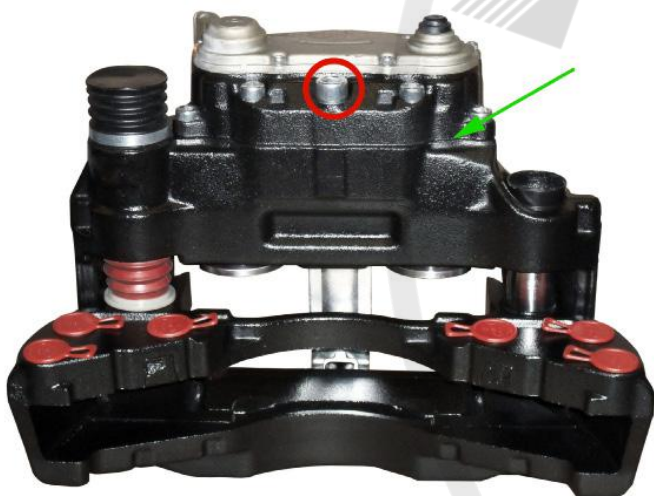

Radial Calipers

Chamber fits vertically into caliper

Axial Calipers

Chamber fits horizontally into caliper

Caliper Types

SB Caliper – Old Type

Two piece Caliper – see arrow for split
Attached using head bolts – circled