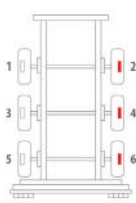

OE Reference	Majorsell Ref	Majorsell Reman Ref	Brake Manufacturer	Caliper Type
SN7093	23P100		Knorr Bremse (66)	SN7
Description	OE Carrier Ref		Majorsell Carrier Ref	
FULL UNIT CALIPER		K000026		
OE Carrier Ref		Majorsell Carrier Ref	OE Rationalised Unit	
K000026				
		Potentiometer Type	Chain Cover	High Pin Pos.
		3 WIRE	2 SCREW	LEFT
Mounting Type	Application	Act Mtg Angle	Fitted	Vehicle Type
AXIAL		0°		
Wheel Size	Brake Pad Set	Additional Info		
22.5"				
Services				
Repair kits	P66RK010, P66RK010A, P66RK005C, P66RK011, P66RK018A, P66RK018B			

OE Reference	Majorsell Ref	Majorsell Reman Ref	Brake Manufacturer	Caliper Type
SN7094	23P086		Knorr Bremse (66)	SN7
Description	OE Carrier Ref		Majorsell Carrier Ref	
FULL UNIT CALIPER		K001521		
OE Carrier Ref		Majorsell Carrier Ref	OE Rationalised Unit	
K001521				
		Potentiometer Type	Chain Cover	High Pin Pos.
		N/A	BLANK	LEFT
Mounting Type	Application	Act Mtg Angle	Fitted	Vehicle Type
AXIAL		0°		
Wheel Size	Brake Pad Set	Additional Info		
22.5"				
Services				
Repair kits	P66RK010, P66RK010A, P66RK005C, P66RK011, P66RK018A, P66RK018B