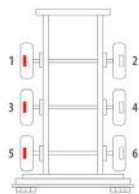

Majorsell Calipers - 19/07/2023

OE Reference	Majorsell Ref	Majorsell Reman Ref	Brake Manufacturer	Caliper Type
SN7083	23P101		Knorr Bremse (66)	SN7
Description	OE Carrier Ref		Majorsell Carrier Ref	
FULL UNIT CALIPER		K000026		
OE Carrier Ref		Majorsell Carrier Ref	OE Rationalised Unit	
K000026				
		Potentiometer Type	Chain Cover	High Pin Pos.
		3 WIRE	2 SCREW	RIGHT
Mounting Type	Application	Act Mtg Angle	Fitted	Vehicle Type
AXIAL		0°		
Wheel Size	Brake Pad Set	Additional Info		
22.5"				
Services				
Repair kits	P66RK010, P66RK010A, P66RK005C, P66RK011, P66RK018A, P66RK018B			

OE Reference	Majorsell Ref	Majorsell Reman Ref	Brake Manufacturer	Caliper Type
SN7084	23P087		Knorr Bremse (66)	SN7
Description	OE Carrier Ref		Majorsell Carrier Ref	
FULL UNIT CALIPER		K001521		
OE Carrier Ref		Majorsell Carrier Ref	OE Rationalised Unit	
K001521				
		Potentiometer Type	Chain Cover	High Pin Pos.
		N/A	BLANK	RIGHT
Mounting Type	Application	Act Mtg Angle	Fitted	Vehicle Type
AXIAL		0°		
Wheel Size	Brake Pad Set	Additional Info		
22.5"				
Services				
Repair kits	P66RK010, P66RK010A, P66RK005C, P66RK011, P66RK018A, P66RK018B