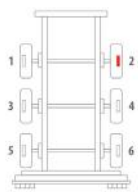

OE Reference	Majorsell Ref	Majorsell Reman Ref	Brake Manufacturer	Caliper Type
SN7030	23P124		Knorr Bremse (66)	SN7
Description	OE Carrier Ref		Majorsell Carrier Ref	
FULL UNIT CALIPER	K000026			
OE Carrier Ref		Majorsell Carrier Ref	OE Rationalised Unit	
K000026				
Potentiometer Type		Chain Cover	High Pin Pos.	
3 WIRE		2 SCREW	LEFT	
Mounting Type	Application	Act Mtg Angle	Fitted	Vehicle Type
AXIAL		-12°		
Wheel Size	Brake Pad Set	Additional Info		
22.5"				
Services	K000203, K000205, K000307, K000309, K002354, K002356, K002358, K002360, K002362, K002364, K007089, K007091, K007093, K007095, K007097, K007099			
Repair kits	P66RK010, P66RK010A, P66RK005C, P66RK011, P66RK018A, P66RK018B