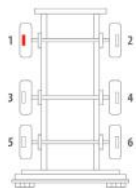

Majorsell Calipers - 19/07/2023

OE Reference	Majorsell Ref	Majorsell Reman Ref	Brake Manufacturer	Caliper Type
122567009	23P300	23P300R	Brembo (72)	HYDRAULIC REAR
Description	OE Carrier Ref		Majorsell Carrier Ref	
HYDRAULIC REAR				
OE Carrier Ref		Majorsell Carrier Ref	OE Rationalised Unit	
			Chain Cover	High Pin Pos.
			N/A	
Mounting Type	Application	Act Mtg Angle	Fitted	Vehicle Type
	IVECO		RH	TRUCK
Wheel Size	Brake Pad Set	Additional Info		
	WVA29067			
Services				
Repair kits	P72RK001A, P72RK001B, P72RK003D, P72RK004, 150081, 150082			

OE Reference	Majorsell Ref	Majorsell Reman Ref	Brake Manufacturer	Caliper Type
122576008	23P295	23P295R	Brembo (72)	HYDRAULIC FRONT
Description	OE Carrier Ref		Majorsell Carrier Ref	
HYDRAULIC FRONT				
OE Carrier Ref		Majorsell Carrier Ref	OE Rationalised Unit	
			Chain Cover	High Pin Pos.
			N/A	
Mounting Type	Application	Act Mtg Angle	Fitted	Vehicle Type
	IVECO		LH	TRUCK
Wheel Size	Brake Pad Set	Additional Info		
	WVA29065	60		
Services				
Repair kits	P72RK001A, P72RK001B, P72RK003A, P72RK003B, 150081, 150082