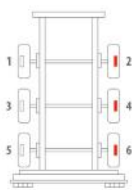

OE Reference	Majorsell Ref	Majorsell Reman Ref	Brake Manufacturer	Caliper Type
40195038	23P161		Wabco (67)	PAN 19-1
Description	OE Carrier Ref		Majorsell Carrier Ref	
FULL UNIT CALIPER		SAF AXLE-RIGHT		
OE Carrier Ref		Majorsell Carrier Ref	OE Rationalised Unit	
SAF AXLE-RIGHT				
Slot Position			Chain Cover	High Pin Pos.
			N/A	RIGHT
Mounting Type	Application	Act Mtg Angle	Fitted	Vehicle Type
AXIAL		+5°		
Wheel Size	Brake Pad Set	Additional Info		
19.5"				
Services				
Repair kits	P67RK008, P67RK008A, P67RK008B, P67RK008C, P67RK008D, P67RK008E, P67RK008G, P67RK008H, P67RK002A, P67RK002B, 220672