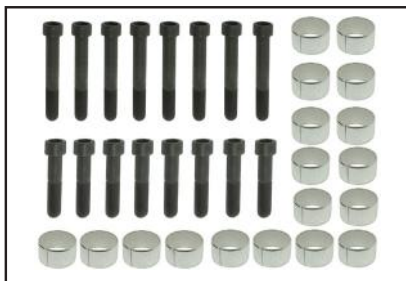

Fits Caliper Type: PAN17, PAN19, PAN22, 17.5"

Services:

Note:

P67RK002D Multifit: yes

Bush Kit

Fits Caliper Type: PAN17, PAN19, PAN22, 17.5"

Services:

Note: