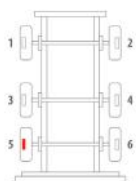

OE Reference	Majorsell Ref	Majorsell Reman Ref	Brake Manufacturer	Caliper Type
K002798	23P058	23P058R	Knorr Bremse (66)	SN7
Description		OE Carrier Ref	Majorsell Carrier Ref	
RATIONALISED CALIPER				
OE Carrier Ref		Majorsell Carrier Ref	OE Rationalised Unit	
			N/A	
		Potentiometer Type	Chain Cover	High Pin Pos.
		3 WIRE	2 SCREW	RIGHT
Mounting Type		Application	Act Mtg Angle	Fitted
AXIAL			+12°	
Wheel Size		Brake Pad Set	Additional Info	
22.5"		WVA29202WVA29108		
Services				
SB7432RC				
Repair kits				
P66RK005, P66RK005A, P66RK007, P66RK018A, P66RK018B, P66RK024A, P66RK024B, P66RK024C, P66RK035A, P66RK018D, P71RK074A, 140241, 220784, 210151, 210118, 210114, 210115, 190017, 190049