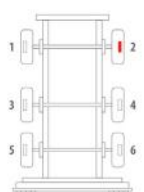

OE Reference	Majorsell Ref	Majorsell Reman Ref	Brake Manufacturer	Caliper Type
K046528	23P241	23P241R	Knorr Bremse (66)	SM7
Description		OE Carrier Ref	Majorsell Carrier Ref	
RATIONALISED CALIPER		K046498	221097	
OE Carrier Ref		Majorsell Carrier Ref	OE Rationalised Unit	
K046498		221097		
		Potentiometer Type	Chain Cover	High Pin Pos.
		3 WIRE	2 SCREW	RIGHT
Mounting Type		Application	Act Mtg Angle	Fitted
AXIAL		MERCEDES	0° AXAL	RH
Wheel Size		Brake Pad Set	Additional Info	
22.5"		WVA29246		
Services		SM7500RC		
Repair kits		P66RK045, P66RK010A, P66RK029A, 220564, 210115, 210151, 210133, 220934, 210184, 210114, P66RK026A, 140365, P66RK026B, 210118, 050303, 220262, P66RK035B, 190017, 190049