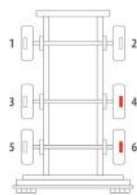

OE Reference	Majorsell Ref	Majorsell Reman Ref	Brake Manufacturer	Caliper Type
K013222	23P028	23P028R	Knorr Bremse (66)	SN6
Description		OE Carrier Ref	Majorsell Carrier Ref	
RATIONALISED CALIPER				
OE Carrier Ref		Majorsell Carrier Ref	OE Rationalised Unit	
			N/A	
		Potentiometer Type	Chain Cover	High Pin Pos.
		3 WIRE	CLIP	RIGHT
Mounting Type		Application	Act Mtg Angle	Fitted
AXIAL			+5°	
Wheel Size		Brake Pad Set	Additional Info	
19.5"				
Services	SN6605RC			
Repair kits	P66RK009, P66RK005A, P66RK005B, P66RK005C, P66RK011, P66RK018A, P66RK018B			

OE Reference	Majorsell Ref	Majorsell Reman Ref	Brake Manufacturer	Caliper Type
K014065	23P253	23P253R	Knorr Bremse (66)	SB7
Description		OE Carrier Ref	Majorsell Carrier Ref	
RATIONALISED CALIPER				
OE Carrier Ref		Majorsell Carrier Ref	OE Rationalised Unit	
		Potentiometer Type	Chain Cover	High Pin Pos.
		3 WIRE MAN	2 SCREW	LEFT
Mounting Type		Application	Act Mtg Angle	Fitted
RADIAL			93°	
Wheel Size		Brake Pad Set	Additional Info	
		WVA29202/WVA29108		
Services	SB7229RC, K147214X50, K014065			
Repair kits	P66RK005, P66RK005A, P66RK005B, P66RK005C, P66RK007, P66RK018A, P66RK018B