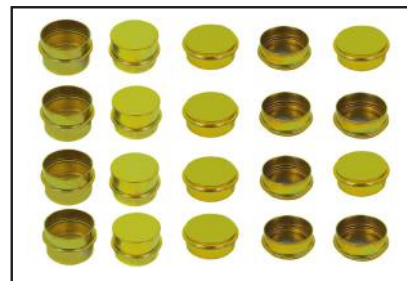

P67RK002F Multifit: yes

Metal Cap Kit

Fits Caliper Type: PAN17, PAN19, PAN22

Services:

Note: