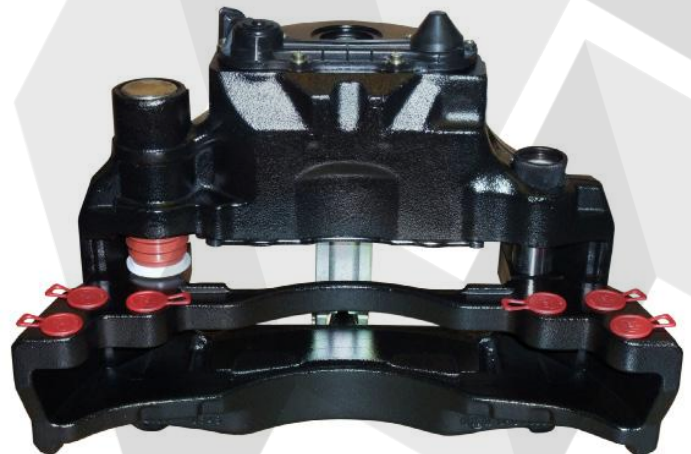

Radial Calipers

Chamber fits vertically into caliper

Axial Calipers

Chamber fits horizontally into caliper

Caliper Types

SB Caliper – Old Type

Two piece Caliper – see arrow for split
Attached using head bolts – circled