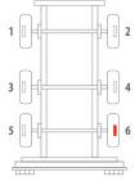

Majorsell Calipers - 19/07/2023

OE Reference	Majorsell Ref	Majorsell Reman Ref	Brake Manufacturer	Caliper Type
K002797	23P057	23P057R	Knorr Bremse (66)	SN7
Description		OE Carrier Ref	Majorsell Carrier Ref	
RATIONALISED CALIPER				
OE Carrier Ref		Majorsell Carrier Ref	OE Rationalised Unit	
			N/A	
		Potentiometer Type	Chain Cover	High Pin Pos.
		3 WIRE	2 SCREW	LEFT
Mounting Type		Application	Act Mtg Angle	Fitted
AXIAL			+12°	
Wheel Size		Brake Pad Set	Additional Info	
22.5"		WVA29202WVA29108		
Services				
SB7422RC				
Repair kits				
P66RK005, P66RK005A, P66RK007, P66RK018A, P66RK018B, P66RK018D, P66RK024A, P66RK024B, P66RK024C, P66RK035A, P71RK074A, 140241, 220784, 210151, 210118, 210114, 210115, 190017, 190049