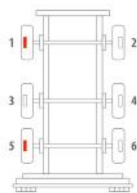

OE Reference	Majorsell Ref	Majorsell Reman Ref	Brake Manufacturer	Caliper Type	
	40195040	23P165		Wabco (67)	PAN 19-1	
	Description	OE Carrier Ref		Majorsell Carrier Ref		
	FULL UNIT CALIPER		DENNIS-RIGHT			
	OE Carrier Ref		Majorsell Carrier Ref	OE Rationalised Unit		
	DENNIS-RIGHT					
	Slot Position			Chain Cover	High Pin Pos.	
				N/A	RIGHT	
	Mounting Type	Application	Act Mtg Angle	Fitted	Vehicle Type	
	AXIAL		+5°			
	Wheel Size	Brake Pad Set	Additional Info			
	19.5"					
Services						
Repair kits						

	OE Reference	Majorsell Ref	Majorsell Reman Ref	Brake Manufacturer	Caliper Type	
	40195045	23P166		Wabco (67)	PAN 19-1	
	Description	OE Carrier Ref		Majorsell Carrier Ref		
	FULL UNIT CALIPER		DAF LF55-LEFT			
	OE Carrier Ref		Majorsell Carrier Ref	OE Rationalised Unit		
	DAF LF55-LEFT					
	Slot Position			Chain Cover	High Pin Pos.	
		SLOT TO SMALL PIN		N/A	RIGHT	
	Mounting Type	Application	Act Mtg Angle	Fitted	Vehicle Type	
	AXIAL		+5°			
	Wheel Size	Brake Pad Set	Additional Info			
	19.5"					
Services	40195043					
Repair kits	220398, P67RK008A, P67RK008, P67RK008B, P67RK008C, P67RK008D, P67RK008E, P67RK008G, P67RK008H, P67RK002A, P67RK002B, 220672