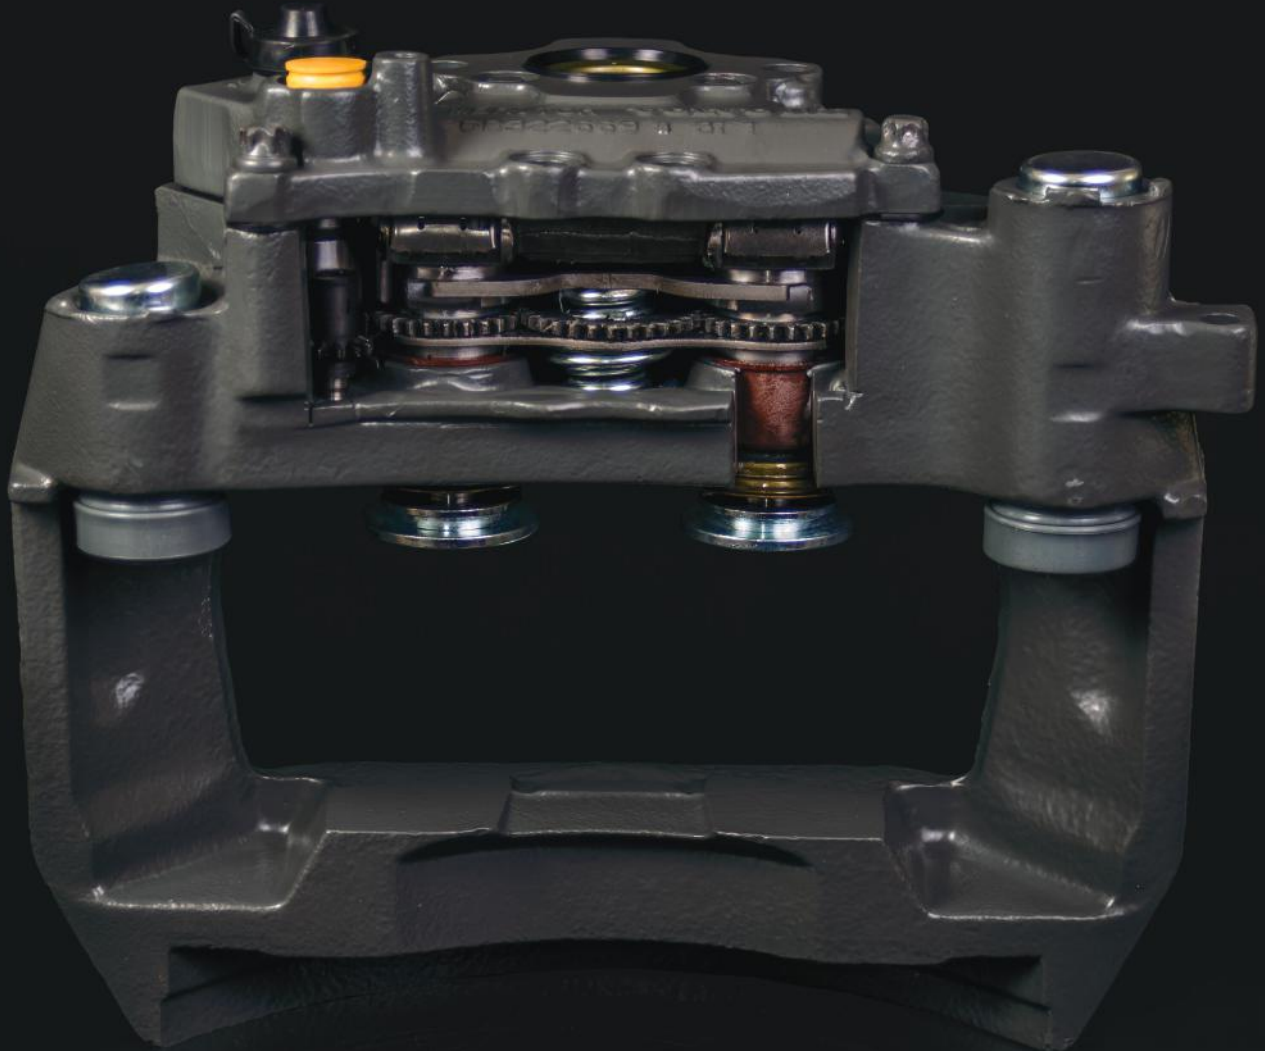

Caliper Catalogue

Issue 2

The airbrake specialist
40 years of experience

Table of Contents - 19/07/2023

Glossary	5	K002797	37	SK7036	60	SN7306	84
		K002798	37	SN6504	61	SN7309	84
Bendix Calipers		K002923	37	SN6507	61	SN7316	85
		K002924	38	SN6509	61	SN7319	85
802090	6	K002962	38	SN6514	62	SN7329	85
802091	6	K002963	38	SN6517	62	SN7339	86
K019174	6	K003783	39	SN6519	62	SN7346	86
K019175	7	K003784	39	SN6527	63	SN7356	86
K021299	7	K003789	39	SN6529	63	SN7361	87
K021300	7	K003790	40	SN6537	63	SN7371	87
K129298	8	K003791	40	SN6539	64	SN7443	87
K129299	8	K003792	40	SN6541	64	SN7453	88
K149714	8	K003797	41	SN6551	64	SN7461	88
K149715	9	K003798	41	SN6602	65	SN7468	88
		K003799	41	SN6692	65	SN7471	89
BPW Calipers		K003800	42	SN7020	65	SN7478	89
		K003805	42	SN7020	66		
536272010	10	K003806	42	SN7021	66	Meritor Calipers	
536272020	10	K003811	43	SN7021	66	Introduction	90-92
536272030	10	K003812	43	SN7022	67	Cross References	96-97
536272040	11	K003813	43	SN7022	67	Repair Kit Guide	98-101
		K003814	44	SN7028	68	15224836	102
Brembo Calipers		K003815	44	SN7029	68	15224837	102
		K003816	44	SN7030	68	LRG536	102
Cross References	12	K004570	45	SN7030	68	LRG537	103
122566008	13	K004571	45	SN7031	69	LRG544	103
122566009	13	K004572	45	SN7031	69	LRG544	103
122567008	13	K004573	46	SN7032	69	LRG544	103
122567009	14	K005610	46	SN7032	70	LRG545	104
122576008	14	K005611	46	SN7038	70	LRG545	104
122576009	14	K009161	47	SN7039	70	LRG546	104
122577016	15	K009162	47	SN7041	71	LRG547	105
122577026	15	K010626	47	SN7042	71	LRG572	105
122980008	15	K010627	48	SN7046	71	LRG573	105
122980009	16	K011178	48	SN7049	72	LRG573	106
122980108	16	K011179	48	SN7051	72	LRG596	106
122980109	16	K012633	49	SN7052	72	LRG597	106
122980208	17	K012634	49	SN7056	73	LRG598	107
122980209	17	K013173	49	SN7059	73	LRG599	107
122980308	17	K013174	50	SN7066	73	LRG638	107
122980309	18	K013177	50	SN7067	74	LRG638	108
		K013178	50	SN7076	74	LRG639	108
Girling Calipers		K013221	51	SN7077	74	LRG646	108
		K013222	51	SN7083	75	LRG647	109
LRG520	19	K014065	51	SN7084	75	LRG658	109
LRG521	19	K014066	52	SN7085	75	LRG659	109
LRG624	19	K026763	52	SN7086	76	LRG662	110
LRG625	20	K026764	52	SN7093	76	LRG663	110
LRG626	20	K040945	53	SN7094	76	LRG664	110
LRG627	20	K040946	53	SN7095	77	LRG665	111
		K046528	53	SN7096	77	LRG669	111
Haldex Calipers		K046529	54	SN7104	77	LRG670	111
		K052380	54	SN7114	78	LRG700	112
Introduction	21	K052381	54	SN7126	78	LRG701	112
Cross References	22	K052382	55	SN7128	78	LRG702	112
94618	23	K052383	55	SN7136	79	LRG703	113
94619	23	K052390	55	SN7138	79	LRG712	113
95620C	23	K052391	56	SN7144	79	LRG713	113
95621C	24	K052392	56	SN7154	80	LRG720	114
		K052393	56	SN7163	80	LRG721	114
Knorr Bremse Calipers		K101899	57	SN7164	80	LRG722	114
		K101900	57	SN7167	81	LRG723	115
Introduction	25	SK7001	57	SN7173	81	LRG726	115
Cross References	26-27	SK7002	58	SN7174	81	LRG727	115
Repair Kit Guide	28-34	SK7007	58	SN7177	82	LRG728	116
K001747	35	SK7009	58	SN7229	82	LRG729	116
K001748	35	SK7011	59	SN7239	82	LRG730	116
K001751	35	SK7012	59	SN7248	83	LRG731	117
K001752	36	SK7017	59	SN7258	83	LRG732	117
K002708	36	SK7019	60	SN7284	83	LRG733	117
K002709	36	SK7026	60	SN7294	84	LRG734	118