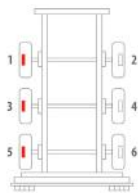

Majorsell Calipers - 19/07/2023

OE Reference	Majorsell Ref	Majorsell Reman Ref	Brake Manufacturer	Caliper Type
SN7067	23P113		Knorr Bremse (66)	SN7
Description	OE Carrier Ref		Majorsell Carrier Ref	
FULL UNIT CALIPER	K000026			
OE Carrier Ref		Majorsell Carrier Ref	OE Rationalised Unit	
K000026				
		Potentiometer Type	Chain Cover	High Pin Pos.
		N/A	BLANK	RIGHT
Mounting Type	Application	Act Mtg Angle	Fitted	Vehicle Type
AXIAL		-12°		
Wheel Size	Brake Pad Set	Additional Info		
22.5"				
Services				
Repair kits	P66RK017, P66RK017A, P66RK017B, P66RK017C, P66RK011, P66RK018A