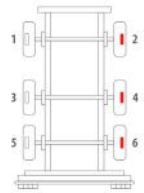

OE Reference	Majorsell Ref	Majorsell Reman Ref	Brake Manufacturer	Caliper Type
K040946	23P258		Knorr Bremse (66)	SB7
Description		OE Carrier Ref	Majorsell Carrier Ref	
OE Carrier Ref		Majorsell Carrier Ref	OE Rationalised Unit	
		Potentiometer Type	Chain Cover	High Pin Pos.
		3 WIRE	CLIP C/W ADAPTOR	
Mounting Type		Application	Act Mtg Angle	Fitted
RADIAL			86°	
Wheel Size		Brake Pad Set	Additional Info	
Services		SB7212RC, K010809, SB7426, K031441		
Repair kits