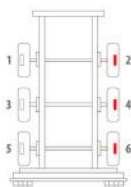

Majorsell Calipers - 19/07/2023

OE Reference	Majorsell Ref	Majorsell Reman Ref	Brake Manufacturer	Caliper Type
SN6539	23P033		Knorr Bremse (66)	SN6
Description	OE Carrier Ref		Majorsell Carrier Ref	
FULL UNIT CALIPER	K001105/K002979			
OE Carrier Ref		Majorsell Carrier Ref	OE Rationalised Unit	
K001105/K002979				
		Potentiometer Type	Chain Cover	High Pin Pos.
		N/A	BLANK	LEFT
Mounting Type	Application	Act Mtg Angle	Fitted	Vehicle Type
AXIAL		+5°		
Wheel Size	Brake Pad Set	Additional Info		
19.5"				
Services				
Repair kits	P66RK009, P66RK005A, P66RK005B, P66RK005C, P66RK011, P66RK018A, P66RK018B