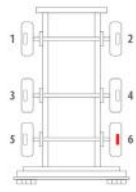

Majorsell Calipers - 19/07/2023

OE Reference	Majorsell Ref	Majorsell Reman Ref	Brake Manufacturer	Caliper Type
SN7086	23P103		Knorr Bremse (66)	SN7
Description	OE Carrier Ref		Majorsell Carrier Ref	
FULL UNIT CALIPER		K001278		
OE Carrier Ref		Majorsell Carrier Ref	OE Rationalised Unit	
K001278				
		Potentiometer Type	Chain Cover	High Pin Pos.
		3 WIRE MAN	2 SCREW	RIGHT
Mounting Type	Application	Act Mtg Angle	Fitted	Vehicle Type
AXIAL		0°		
Wheel Size	Brake Pad Set	Additional Info		
22.5"				
Services				
Repair kits	P66RK009, P66RK005A, P66RK005B, P66RK005C, P66RK011, P66RK018A, P66RK018B