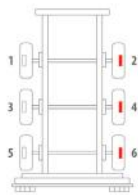

OE Reference	Majorsell Ref	Majorsell Reman Ref	Brake Manufacturer	Caliper Type
SN7077	23P112		Knorr Bremse (66)	SN7
Description	OE Carrier Ref		Majorsell Carrier Ref	
FULL UNIT CALIPER	K000026			
OE Carrier Ref		Majorsell Carrier Ref	OE Rationalised Unit	
K000026				
		Potentiometer Type	Chain Cover	High Pin Pos.
		N/A	BLANK	LEFT
Mounting Type	Application	Act Mtg Angle	Fitted	Vehicle Type
AXIAL		-12°		
Wheel Size	Brake Pad Set	Additional Info		
22.5"				
Services				
Repair kits	P66RK017, P66RK017A, P66RK017B, P66RK017C, P66RK011, P66RK018A