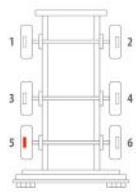

Majorsell Calipers - 19/07/2023

OE Reference	Majorsell Ref	Majorsell Reman Ref	Brake Manufacturer	Caliper Type
6403220340	23P255	23P255R	Wabco (67)	NG22MAX
Description	OE Carrier Ref		Majorsell Carrier Ref	
FULL UNIT CALIPER				
OE Carrier Ref		Majorsell Carrier Ref	OE Rationalised Unit	
Slot Position			Chain Cover	High Pin Pos.
RIGHT			N/A	LEFT
Mounting Type	Application	Act Mtg Angle	Fitted	Vehicle Type
AXIAL		0°		
Wheel Size	Brake Pad Set	Additional Info		
Services	6403220070, 6403220710, 6403220920			
Repair kits	P67RK013A, P67RK014A