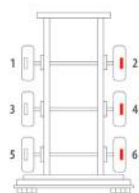

OE Reference	Majorsell Ref	Majorsell Reman Ref	Brake Manufacturer	Caliper Type
SN7173	23P114		Knorr Bremse (66)	SN7
Description	OE Carrier Ref		Majorsell Carrier Ref	
FULL UNIT CALIPER	K001525			
OE Carrier Ref		Majorsell Carrier Ref	OE Rationalised Unit	
K001525				
		Potentiometer Type	Chain Cover	High Pin Pos.
		N/A	BLANK	LEFT
Mounting Type	Application	Act Mtg Angle	Fitted	Vehicle Type
AXIAL		-12°		
Wheel Size	Brake Pad Set	Additional Info		
22.5"				
Services				
Repair kits	P66RK009, P66RK005A, P66RK005B, P66RK005C, P66RK011, P66RK018A, P66RK018B			

OE Reference	Majorsell Ref	Majorsell Reman Ref	Brake Manufacturer	Caliper Type
SN7174	23P084		Knorr Bremse (66)	SN7
Description	OE Carrier Ref		Majorsell Carrier Ref	
FULL UNIT CALIPER	K004680			
OE Carrier Ref		Majorsell Carrier Ref	OE Rationalised Unit	
K004680				
		Potentiometer Type	Chain Cover	High Pin Pos.
		N/A	BLANK	LEFT
Mounting Type	Application	Act Mtg Angle	Fitted	Vehicle Type
AXIAL		0°		
Wheel Size	Brake Pad Set	Additional Info		
22.5"				
Services				
Repair kits	P66RK010, P66RK010A, P66RK005C, P66RK011, P66RK018A, P66RK018B