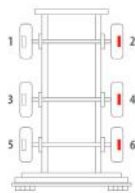

OE Reference	Majorsell Ref	Majorsell Reman Ref	Brake Manufacturer	Caliper Type
SN7059	23P131		Knorr Bremse (66)	SN7
Description	OE Carrier Ref		Majorsell Carrier Ref	
FULL UNIT CALIPER	K001538			
OE Carrier Ref		Majorsell Carrier Ref	OE Rationalised Unit	
K001538				
		Potentiometer Type	Chain Cover	High Pin Pos.
		3 WIRE	2 SCREW	RIGHT
Mounting Type	Application	Act Mtg Angle	Fitted	Vehicle Type
AXIAL		-12°		
Wheel Size	Brake Pad Set	Additional Info		
22.5"				
Services				
Repair kits	P66RK010, P66RK010A, P66RK005C, P66RK011, P66RK018A, P66RK018B			

OE Reference	Majorsell Ref	Majorsell Reman Ref	Brake Manufacturer	Caliper Type
SN7066	23P117		Knorr Bremse (66)	SN7
Description	OE Carrier Ref		Majorsell Carrier Ref	
FULL UNIT CALIPER	K001510/K108814			
OE Carrier Ref		Majorsell Carrier Ref	OE Rationalised Unit	
K001510/K108814				
		Potentiometer Type	Chain Cover	High Pin Pos.
		N/A	BLANK	RIGHT
Mounting Type	Application	Act Mtg Angle	Fitted	Vehicle Type
AXIAL		-12°		
Wheel Size	Brake Pad Set	Additional Info		
22.5"				
Services				
Repair kits	P66RK009, P66RK005A, P66RK005B, P66RK005C, P66RK011, P66RK018A, P66RK018B