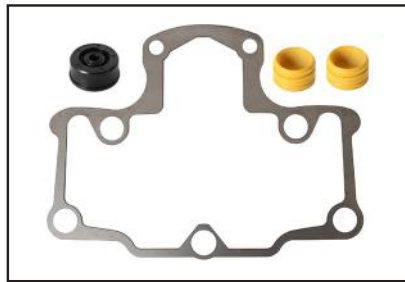

Services:

Note:

P67RK007B

Multifit:

Head kit

Fits Caliper Type: 19.5", 22.5"

Double Piston

Services: