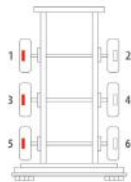

Majorsell Calipers - 19/07/2023

OE Reference	Majorsell Ref	Majorsell Reman Ref	Brake Manufacturer	Caliper Type
SK7002	23P048		Knorr Bremse (66)	SK12
Description	OE Carrier Ref		Majorsell Carrier Ref	
FULL UNIT CALIPER		K004099	221074	
OE Carrier Ref		Majorsell Carrier Ref	OE Rationalised Unit	
K004099		221074		
		Potentiometer Type	Chain Cover	High Pin Pos.
		N/A	BLANK	RIGHT
Mounting Type	Application	Act Mtg Angle	Fitted	Vehicle Type
AXIAL		0°		
Wheel Size	Brake Pad Set	Additional Info		
22.5"	WVA29271/WVA29308			
Services	K003400, K013873, K003402, SK7003, SK7028, K011545, K110306, SK7029, K011547, SK7006, K004674			
Repair kits	P66RK017, P66RK017A, P66RK017B, P66RK010A, P66RK017C, P66RK018A, P66RK011, 220933, 210114, 210115, 210151, 210118, 140241, P71RK074A, P66RK025A, P66RK035B, 190039