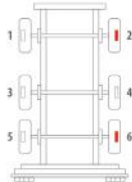

Majorsell Calipers - 19/07/2023

OE Reference	Majorsell Ref	Majorsell Reman Ref	Brake Manufacturer	Caliper Type
40195022	23P260	23P260R	Wabco (67)	PAN19-2
Description	OE Carrier Ref		Majorsell Carrier Ref	
FULL UNIT CALIPER				
OE Carrier Ref		Majorsell Carrier Ref	OE Rationalised Unit	
Slot Position			Chain Cover	High Pin Pos.
			N/A	RIGHT
Mounting Type	Application	Act Mtg Angle	Fitted	Vehicle Type
AXIAL			RH	
Wheel Size	Brake Pad Set	Additional Info		
19.5"	WVA29142			
Services	40195012, 40195008, 40195010			
Repair kits	P67RK007, P67RK007A, P67RK008D, P67RK008E, 220672