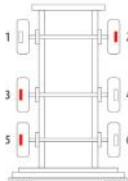

OE Reference	Majorsell Ref	Majorsell Reman Ref	Brake Manufacturer	Caliper Type
K003806	23P066	23P066R	Knorr Bremse (66)	SN7
Description		OE Carrier Ref	Majorsell Carrier Ref	
RATIONALISED CALIPER		K011479	221089	
OE Carrier Ref		Majorsell Carrier Ref	OE Rationalised Unit	
K011479		221089	N/A	
		Potentiometer Type	Chain Cover	High Pin Pos.
		2 WIRE	CLIP C/W ADAPTOR	LEFT
Mounting Type		Application	Act Mtg Angle	Fitted
AXIAL		DAF	0°	VARIOUS
Wheel Size		Brake Pad Set	Additional Info	
22.5"		WVA29202WVA29108		
Services				
SN7214RC, K003808, SN7215RC, K071392K52, SN7167AT, K140738X50, K179532C52, K071394K52, SN7168AT				
Repair kits				
P66RK010, P66RK010A, P66RK011, P66RK026B, P66RK026A, P71RK074A, P66RK018A, P66RK018B, P66RK035A, 210114, 210115, 210151, 210118, 220564, 150083, 230067, 190018, 190051, 220784