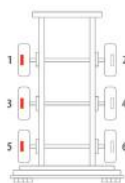

OE Reference	Majorsell Ref	Majorsell Reman Ref	Brake Manufacturer	Caliper Type
40195050	23P171		Wabco (67)	PAN 19-1
Description	OE Carrier Ref		Majorsell Carrier Ref	
FULL UNIT CALIPER		SAF AXLE RIGHT		
OE Carrier Ref		Majorsell Carrier Ref	OE Rationalised Unit	
SAF AXLE RIGHT				
Slot Position			Chain Cover	High Pin Pos.
			N/A	
Mounting Type	Application	Act Mtg Angle	Fitted	Vehicle Type
		+5°		
Wheel Size	Brake Pad Set	Additional Info		
19.5"				
Services				
Repair kits	P67RK008			

OE Reference	Majorsell Ref	Majorsell Reman Ref	Brake Manufacturer	Caliper Type
40195074	23P172		Wabco (67)	PAN 19-1
Description	OE Carrier Ref		Majorsell Carrier Ref	
FULL UNIT CALIPER		SAF AXLE-LEFT		
OE Carrier Ref		Majorsell Carrier Ref	OE Rationalised Unit	
SAF AXLE-LEFT				
Slot Position			Chain Cover	High Pin Pos.
			N/A	
Mounting Type	Application	Act Mtg Angle	Fitted	Vehicle Type
		+5°		
Wheel Size	Brake Pad Set	Additional Info		
19.5"				
Services	6401950680			
Repair kits	P67RK008, P67RK008A, P67RK008B, P67RK008C, P67RK008D, P67RK008E, P67RK008G, P67RK008H