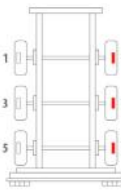

OE Reference	Majorsell Ref	Majorsell Reman Ref	Brake Manufacturer	Caliper Type
6402220040	23P262	23P262R	Wabco (67)	MAXX 22T
Description		OE Carrier Ref	Majorsell Carrier Ref	
FULL UNIT CALIPER			221109	
OE Carrier Ref		Majorsell Carrier Ref	OE Rationalised Unit	
		221109		
Slot Position		Chain Cover	High Pin Pos.	
RIGHT		N/A	RIGHT	
Mounting Type	Application	Act Mtg Angle	Fitted	Vehicle Type
AXIAL	SCHMITZ	+5°	RH	TRAILER
Wheel Size	Brake Pad Set	Additional Info		
22.5"	WVA29336			
Services	6402220020, 640222004R			
Repair kits	P67RK024A, 221196, 221197, 221198, 221199, P67RK025A, P67RK025050277, P67RK017A, 21001, P67RK019A, 220397, P67RK025B, P67RK033