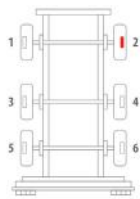

OE Reference	Majorsell Ref	Majorsell Reman Ref	Brake Manufacturer	Caliper Type
LRG545	23P282	23P282R	Meritor (71)	ELSA 2
Description	OE Carrier Ref		Majorsell Carrier Ref	
FULL UNIT CALIPER		MCK1138		
OE Carrier Ref		Majorsell Carrier Ref	OE Rationalised Unit	
MCK1138				
OE Bridge			Chain Cover	High Pin Pos.
			N/A	RIGHT
Mounting Type	Application	Act Mtg Angle	Fitted	Vehicle Type
AXIAL	ERF	+8°	RH	TRUCK
Wheel Size	Brake Pad Set	Additional Info		
	WVA29131			
Services				
Repair kits	P71RK031, P71RK031A, P71RK031B, P71RK033A, P71RK033B, P71RK033D, P71RK059A, P71RK073A, 220566, 210111, 210112, 210113, 220270, P71RK079A, P71RK086A, P71RK087A