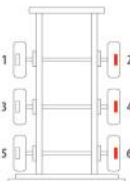

OE Reference	Majorsell Ref	Majorsell Reman Ref	Brake Manufacturer	Caliper Type	
6401950860	23P175		Wabco (67)	PAN 19-1	
Description		OE Carrier Ref	Majorsell Carrier Ref		
FULL UNIT CALIPER		SCHMITZ TRAILER-RIGHT			
OE Carrier Ref		Majorsell Carrier Ref	OE Rationalised Unit		
SCHMITZ TRAILER-RIGHT					
Slot Position			Chain Cover	High Pin Pos.	
			N/A		
Mounting Type		Application	Act Mtg Angle	Fitted	Vehicle Type
			+5°		
Wheel Size		Brake Pad Set	Additional Info		
19.5"					
Services					
Repair kits