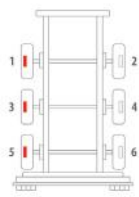

OE Reference	Majorsell Ref	Majorsell Reman Ref	Brake Manufacturer	Caliper Type
SN7085	23P089		Knorr Bremse (66)	SN7
Description	OE Carrier Ref		Majorsell Carrier Ref	
FULL UNIT CALIPER	K000026			
OE Carrier Ref		Majorsell Carrier Ref	OE Rationalised Unit	
K000026				
		Potentiometer Type	Chain Cover	High Pin Pos.
		N/A	BLANK	RIGHT
Mounting Type	Application	Act Mtg Angle	Fitted	Vehicle Type
AXIAL		0°		
Wheel Size	Brake Pad Set	Additional Info		
22.5"				
Services	K011170, K000872			
Repair kits	P66RK017, P66RK017A, P66RK017B, P66RK017C, P66RK011, P66RK018A