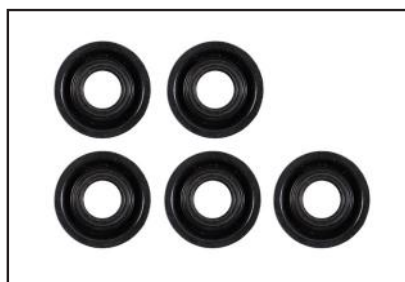

Note: Pack Of 5

P66RK034C Multifit:

Caliper Gear Shaft Kit

Fits Caliper Type:

Services:

Note:

P66RK034D Multifit:

Cover Kit