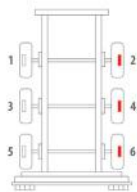

Majorsell Calipers - 19/07/2023

OE Reference	Majorsell Ref	Majorsell Reman Ref	Brake Manufacturer	Caliper Type
SN7174	23P084		Knorr Bremse (66)	SN7
Description	OE Carrier Ref		Majorsell Carrier Ref	
FULL UNIT CALIPER	K004680			
OE Carrier Ref		Majorsell Carrier Ref	OE Rationalised Unit	
K004680				
		Potentiometer Type	Chain Cover	High Pin Pos.
		N/A	BLANK	LEFT
Mounting Type	Application	Act Mtg Angle	Fitted	Vehicle Type
AXIAL		0°		
Wheel Size	Brake Pad Set	Additional Info		
22.5"				
Services	K003665, K002247, K009282			
Repair kits	P66RK010, P66RK010A, P66RK005C, P66RK011, P66RK018A, P66RK018B