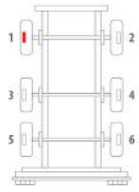

Majorsell Calipers - 19/07/2023

OE Reference	Majorsell Ref	Majorsell Reman Ref	Brake Manufacturer	Caliper Type
LRG546	23P156	23P156R	Meritor (71)	D-ELSA 2
Description		OE Carrier Ref	Majorsell Carrier Ref	
FULL UNIT CALIPER		MCK1138	221139	
OE Carrier Ref		Majorsell Carrier Ref	OE Rationalised Unit	
MCK1138		221139		
OE Bridge		Chain Cover	High Pin Pos.	
			RIGHT	
Mounting Type	Application	Act Mtg Angle	Fitted	Vehicle Type
AXIAL	MAN	0°	LH	TRUCK
Wheel Size	Brake Pad Set	Additional Info		
22.5"	WVA29131			
Services				
Repair kits