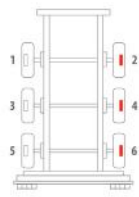

OE Reference	Majorsell Ref	Majorsell Reman Ref	Brake Manufacturer	Caliper Type
SN7095	23P088		Knorr Bremse (66)	SN7
Description	OE Carrier Ref		Majorsell Carrier Ref	
FULL UNIT CALIPER	K000026			
OE Carrier Ref		Majorsell Carrier Ref	OE Rationalised Unit	
K000026				
		Potentiometer Type	Chain Cover	High Pin Pos.
		N/A	BLANK	LEFT
Mounting Type	Application	Act Mtg Angle	Fitted	Vehicle Type
AXIAL		0°		
Wheel Size	Brake Pad Set	Additional Info		
22.5"				
Services	K011171, K000873			
Repair kits	P66RK017, P66RK017A, P66RK017B, P66RK017C, P66RK011, P66RK018A