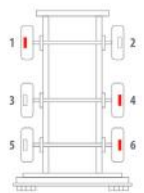

OE Reference	Majorsell Ref	Majorsell Reman Ref	Brake Manufacturer	Caliper Type
SN7443	23P091		Knorr Bremse (66)	SN7
Description	OE Carrier Ref		Majorsell Carrier Ref	
FULL UNIT CALIPER	K001528/K011479			
OE Carrier Ref		Majorsell Carrier Ref	OE Rationalised Unit	
K001528/K011479				
		Potentiometer Type	Chain Cover	High Pin Pos.
		N/A	BLANK	RIGHT
Mounting Type	Application	Act Mtg Angle	Fitted	Vehicle Type
AXIAL		0°		
Wheel Size	Brake Pad Set	Additional Info		
22.5"				
Services				
Repair kits	P66RK010, P66RK010A, P66RK011			

OE Reference	Majorsell Ref	Majorsell Reman Ref	Brake Manufacturer	Caliper Type
SN7138	23P092		Knorr Bremse (66)	SN7
Description	OE Carrier Ref		Majorsell Carrier Ref	
FULL UNIT CALIPER	K001528/K011479			
OE Carrier Ref		Majorsell Carrier Ref	OE Rationalised Unit	
K001528/K011479				
		Potentiometer Type	Chain Cover	High Pin Pos.
		ON/OFF	2 SCREW	LEFT
Mounting Type	Application	Act Mtg Angle	Fitted	Vehicle Type
AXIAL		0°		
Wheel Size	Brake Pad Set	Additional Info		
22.5"				
Services				
Repair kits	P66RK009, P66RK005A, P66RK005B, P66RK005C, P66RK011, P66RK018A, P66RK018B