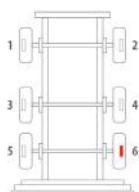

OE Reference	Majorsell Ref	Majorsell Reman Ref	Brake Manufacturer	Caliper Type
LRG639	23P284	23P284R	Meritor (71)	D-ELSA 2
Description		OE Carrier Ref	Majorsell Carrier Ref	
FULL UNIT CALIPER		MCK1138	221139	
OE Carrier Ref		Majorsell Carrier Ref	OE Rationalised Unit	
MCK1138		221139		
OE Bridge		Chain Cover	High Pin Pos.	
		N/A		
Mounting Type	Application	Act Mtg Angle	Fitted	Vehicle Type
	MAN/ERF	0°	RH	TRUCK
Wheel Size	Brake Pad Set	Additional Info		
22.5"	WVA29131			
Services				
68033088, 68033207, 68033281, 38033289, 35503075422, 35503120477, 35504208421, 81508036314, 81508046238, 81805046322				
Repair kits				
P71RK031, P71RK031A, P71RK031B, P71RK033A, P71RK033B, P71RK033D, P71RK059A, P71RK073A, 220566, 210111, 210112, 210113, 220270, P71RK079A, P71RK086A, P71RK087A