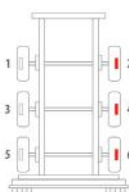

OE Reference	Majorsell Ref	Majorsell Reman Ref	Brake Manufacturer	Caliper Type
SN7039	23P110		Knorr Bremse (66)	SN7
Description	OE Carrier Ref		Majorsell Carrier Ref	
FULL UNIT CALIPER	K001275			
OE Carrier Ref		Majorsell Carrier Ref	OE Rationalised Unit	
K001275				
		Potentiometer Type	Chain Cover	High Pin Pos.
		N/A	BLANK	LEFT
Mounting Type	Application	Act Mtg Angle	Fitted	Vehicle Type
AXIAL		-12°		
Wheel Size	Brake Pad Set	Additional Info		
22.5"				
Services				
Repair kits	P66RK009, P66RK005A, P66RK005B, P66RK005C, P66RK011, P66RK018A, P66RK018B