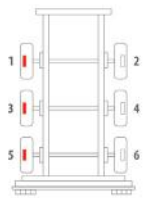

Majorsell Calipers - 19/07/2023

OE Reference	Majorsell Ref	Majorsell Reman Ref	Brake Manufacturer	Caliper Type
SN6529	23P034		Knorr Bremse (66)	SN6
Description	OE Carrier Ref		Majorsell Carrier Ref	
FULL UNIT CALIPER	K001105/K002979			
OE Carrier Ref		Majorsell Carrier Ref	OE Rationalised Unit	
K001105/K002979				
Potentiometer Type		Chain Cover	High Pin Pos.	
N/A		BLANK	RIGHT	
Mounting Type	Application	Act Mtg Angle	Fitted	Vehicle Type
AXIAL		+5°		
Wheel Size	Brake Pad Set	Additional Info		
19.5"				
Services	K001117, K002934, K003672, K004161, K014939			
Repair kits	P66RK009, P66RK005A, P66RK005B, P66RK005C, P66RK011, P66RK018A, P66RK018B