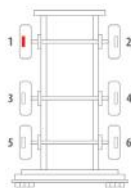

OE Reference	Majorsell Ref	Majorsell Reman Ref	Brake Manufacturer	Caliper Type	
LRG592	23P349	23P349R	Meritor (71)	D-LISA	
Description		OE Carrier Ref	Majorsell Carrier Ref		
FULL UNIT CALIPER					
OE Carrier Ref		Majorsell Carrier Ref	OE Rationalised Unit		
OE Bridge			Chain Cover	High Pin Pos.	
Mounting Type		Application	Act Mtg Angle	Fitted	Vehicle Type
		VOLVO BUS		LH	BUS
Wheel Size		Brake Pad Set	Additional Info		
22.5"		WVA29090			
Services	LRG550, LRG564				
Repair kits	P71RK023A, P71RK024A, P71RK025A, P71RK026A, 210098, P71RK057A, P71RK077A, P71RK088A				

OE Reference	Majorsell Ref	Majorsell Reman Ref	Brake Manufacturer	Caliper Type	
LRG726	23P206	23P206R	Meritor (71)	ELSA 225	
Description		OE Carrier Ref	Majorsell Carrier Ref		
FULL UNIT CALIPER		MCK1297	220987		
OE Carrier Ref		Majorsell Carrier Ref	OE Rationalised Unit		
MCK1297		220987			
OE Bridge			Chain Cover	High Pin Pos.	
			N/A		
Mounting Type		Application	Act Mtg Angle	Fitted	Vehicle Type
		VOLVO FH/FM	RADIAL	LH	
Wheel Size		Brake Pad Set	Additional Info		
22.5"		WVA29174			
Services	LRG734				
Repair kits	P71RK072A, P71RK076A, P71RK033A, P71RK033E, P71RK081B, P71RK082A, P71RK079A