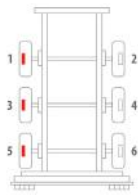

OE Reference	Majorsell Ref	Majorsell Reman Ref	Brake Manufacturer	Caliper Type
SN7067	23P113		Knorr Bremse (66)	SN7
Description	OE Carrier Ref		Majorsell Carrier Ref	
FULL UNIT CALIPER	K000026			
OE Carrier Ref		Majorsell Carrier Ref	OE Rationalised Unit	
K000026				
		Potentiometer Type	Chain Cover	High Pin Pos.
		N/A	BLANK	RIGHT
Mounting Type	Application	Act Mtg Angle	Fitted	Vehicle Type
AXIAL		-12°		
Wheel Size	Brake Pad Set	Additional Info		
22.5"				
Services				
Repair kits	P66RK017, P66RK017A, P66RK017B, P66RK017C, P66RK011, P66RK018A