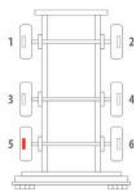

OE Reference	Majorsell Ref	Majorsell Reman Ref	Brake Manufacturer	Caliper Type
	122980008	23P301	23P301R	Brembo (72)	
	Description		OE Carrier Ref	Majorsell Carrier Ref	
	HYDRAULIC FRONT CALIPER				
	OE Carrier Ref		Majorsell Carrier Ref	OE Rationalised Unit	
				Chain Cover	High Pin Pos.
				N/A	LEFT
	Mounting Type	Application	Act Mtg Angle	Fitted	Vehicle Type
	AXIAL	IVECO		LH	TRUCK
	Wheel Size	Brake Pad Set	Additional Info		
		WVA29065			
Services	522980008				
Repair kits	P72RK002A, P72RK003C				

	OE Reference	Majorsell Ref	Majorsell Reman Ref	Brake Manufacturer	Caliper Type
	122577016	23P287	23P287R	Brembo (72)	
	Description		OE Carrier Ref	Majorsell Carrier Ref	
	HYDRAULIC REAR CALIPER				
	OE Carrier Ref		Majorsell Carrier Ref	OE Rationalised Unit	
				Chain Cover	High Pin Pos.
				N/A	
	Mounting Type	Application	Act Mtg Angle	Fitted	Vehicle Type
	AXIAL	IVECO		LH	TRUCK
	Wheel Size	Brake Pad Set	Additional Info		
		WVA29065			
Services					
Repair kits	P72RK001A, P72RK001B, P72RK003A, P72RK003B, P72RK004, 150081, 150082