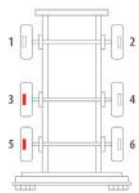

OE Reference	Majorsell Ref	Majorsell Reman Ref	Brake Manufacturer	Caliper Type
K014066	23P254	23P254R	Knorr Bremse (66)	SB7
Description		OE Carrier Ref	Majorsell Carrier Ref	
RATIONALISED CALIPER				
OE Carrier Ref		Majorsell Carrier Ref	OE Rationalised Unit	
		Potentiometer Type	Chain Cover	High Pin Pos.
		3 WIRE MAN	2 SCREW	RIGHT
Mounting Type		Application	Act Mtg Angle	Fitted
AXIAL			93°	
Wheel Size		Brake Pad Set	Additional Info	
22.5"		WVA29202WVA29108		
Services		SB7239RC, K147313X50		
Repair kits		P66RK005, P66RK005A, P66RK005B, P66RK005C, P66RK007, P66RK018A, P66RK018B