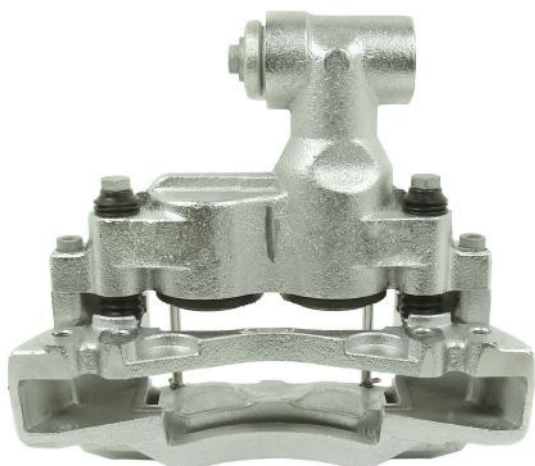

	OE Reference	Majorsell Ref	Majorsell Reman Ref	Brake Manufacturer	Caliper Type
	0536272030	23P251	23P251R	BPW	TSB3709
	Description		OE Carrier Ref	Majorsell Carrier Ref	
	CALIPER				
	OE Carrier Ref		Majorsell Carrier Ref	OE Rationalised Unit	
				Chain Cover	High Pin Pos.
					LEFT
	Mounting Type	Application	Act Mtg Angle	Fitted	Vehicle Type
	AXIAL	BPW		LH	TRAILER
	Wheel Size	Brake Pad Set	Additional Info		
	370mm	WVA29227			
Services	936272030, 936272130, 936272031, 936272131				
Repair kits	P66RK041, P66RK041A, P66RK042, P66RK030A, P66RK031, P66RK032, 220984, P66RK033A, 210183, 220985, 050314, 050315, P66RK043B, P66RK035C, P66RK030B, P66RK041				

Majorsell Calipers - 19/07/2023

	OE Reference	Majorsell Ref	Majorsell Reman Ref	Brake Manufacturer	Caliper Type
	0536272040	23P252	23P252R	BPW	TSB3709
	Description	OE Carrier Ref		Majorsell Carrier Ref	
	CALIPER				
	OE Carrier Ref		Majorsell Carrier Ref	OE Rationalised Unit	
				Chain Cover	High Pin Pos.
					RIGHT
	Mounting Type	Application	Act Mtg Angle	Fitted	Vehicle Type
	AXIAL	BPW		RH	TRAILER
	Wheel Size	Brake Pad Set	Additional Info		
	370mm	WVA29227			
Services	936272040, 936272140, 936272041, 936272141				
Repair kits	P66RK043A, P66RK041A, P66RK042, P66RK030A, P66RK031, P66RK032, 220984, P66RK033A, 210183, 220985, 050314, 050315, P66RK043B, P66RK035C, P66RK030B, P66RK041				

Caliper Information - Brembo

An Introduction to Brembo Calipers

Majorsell stock a range of Brembo repair kits which are suitable for the very popular Iveco Eurocargo. The Eurocargo ranges from 6 -18 tonne. These are implemented with front and rear cast iron calipers fitted with 60 - 68 mm seals.