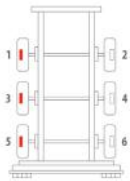

OE Reference	Majorsell Ref	Majorsell Reman Ref	Brake Manufacturer	Caliper Type	
6401950850	23P174		Wabco (67)	PAN 19-1	
Description		OE Carrier Ref	Majorsell Carrier Ref		
FULL UNIT CALIPER		SCHMITZ TRAILER-LEFT			
OE Carrier Ref		Majorsell Carrier Ref	OE Rationalised Unit		
SCHMITZ TRAILER-LEFT					
Slot Position			Chain Cover	High Pin Pos.	
			N/A		
Mounting Type		Application	Act Mtg Angle	Fitted	Vehicle Type
			+5°		
Wheel Size		Brake Pad Set	Additional Info		
19.5"					
Services					
Repair kits