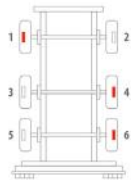

Majorsell Calipers - 19/07/2023

OE Reference	Majorsell Ref	Majorsell Reman Ref	Brake Manufacturer	Caliper Type
SN7177	23P096		Knorr Bremse (66)	SN7
Description	OE Carrier Ref		Majorsell Carrier Ref	
FULL UNIT CALIPER	K001528/K011479			
OE Carrier Ref		Majorsell Carrier Ref	OE Rationalised Unit	
K001528/K011479				
		Potentiometer Type	Chain Cover	High Pin Pos.
		2 WIRE	CLIP C/W ADAPTOR	RIGHT
Mounting Type	Application	Act Mtg Angle	Fitted	Vehicle Type
AXIAL		0°		
Wheel Size	Brake Pad Set	Additional Info		
22.5"				
Services				
Repair kits	P66RK010, P66RK010A, P66RK005C, P66RK011, P66RK018A, P66RK018B