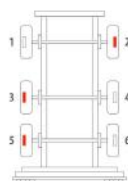

Majorsell Calipers - 19/07/2023

OE Reference	Majorsell Ref	Majorsell Reman Ref	Brake Manufacturer	Caliper Type
SN7128	23P093		Knorr Bremse (66)	SN7
Description	OE Carrier Ref		Majorsell Carrier Ref	
FULL UNIT CALIPER	K001528/K011479			
OE Carrier Ref		Majorsell Carrier Ref	OE Rationalised Unit	
K001528/K011479				
Potentiometer Type		Chain Cover	High Pin Pos.	
ON/OFF		2 SCREW	RIGHT	
Mounting Type	Application	Act Mtg Angle	Fitted	Vehicle Type
AXIAL		0°		
Wheel Size	Brake Pad Set	Additional Info		
22.5"				
Services	K001336			
Repair kits	P66RK009, P66RK005A, P66RK011			

OE Reference	Majorsell Ref	Majorsell Reman Ref	Brake Manufacturer	Caliper Type
SN7294	23P094		Knorr Bremse (66)	SN7
Description	OE Carrier Ref		Majorsell Carrier Ref	
FULL UNIT CALIPER	K000026			
OE Carrier Ref		Majorsell Carrier Ref	OE Rationalised Unit	
K000026				
Potentiometer Type		Chain Cover	High Pin Pos.	
ON/OFF		2 SCREW	LEFT	
Mounting Type	Application	Act Mtg Angle	Fitted	Vehicle Type
AXIAL		0°		
Wheel Size	Brake Pad Set	Additional Info		
22.5"				
Services	K011701			
Repair kits	P66RK017, P66RK017A, P66RK017B, P66RK017C, P66RK011, P66RK018A			

OE Reference	Majorsell Ref	Majorsell Reman Ref	Brake Manufacturer	Caliper Type
SN7284	23P095		Knorr Bremse (66)	SN7
Description	OE Carrier Ref		Majorsell Carrier Ref	
FULL UNIT CALIPER	K000026			
OE Carrier Ref		Majorsell Carrier Ref	OE Rationalised Unit	
K000026				
Potentiometer Type		Chain Cover	High Pin Pos.	
ON/OFF		2 SCREW	RIGHT	
Mounting Type	Application	Act Mtg Angle	Fitted	Vehicle Type
AXIAL		0°		
Wheel Size	Brake Pad Set	Additional Info		
22.5"				
Services	K011700			
Repair kits	P66RK017, P66RK017A, P66RK017B, P66RK017C, P66RK011, P66RK018A