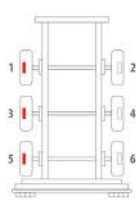

Majorsell Calipers - 19/07/2023

OE Reference	Majorsell Ref	Majorsell Reman Ref	Brake Manufacturer	Caliper Type
SK7007	23P050		Knorr Bremse (66)	SK14
Description	OE Carrier Ref		Majorsell Carrier Ref	
FULL UNIT CALIPER	K013742		221076	
OE Carrier Ref		Majorsell Carrier Ref	OE Rationalised Unit	
K013742		221076		
Potentialometer Type		Chain Cover	High Pin Pos.	
N/A		BLANK	RIGHT	
Mounting Type	Application	Act Mtg Angle	Fitted	Vehicle Type
AXIAL		0°		
Wheel Size	Brake Pad Set	Additional Info		
22.5"	WVA29158/WVA29308			
Services	K010277, K010279, K011365, K013027, K113518, K113728, K113730, K113732, K126866, K126874			
Repair kits	P66RK017, P66RK017A, P66RK017B, P66RK010A, P66RK017C, P66RK018A, P66RK011, 220933, 210114, 210115, 210151, 210118, 140241, P71RK074A, P66RK025A, P66RK035B, 190039			

OE Reference	Majorsell Ref	Majorsell Reman Ref	Brake Manufacturer	Caliper Type
SK7019	23P051		Knorr Bremse (66)	SK15
Description	OE Carrier Ref		Majorsell Carrier Ref	
FULL UNIT CALIPER	K015308		221073	
OE Carrier Ref		Majorsell Carrier Ref	OE Rationalised Unit	
K015308		221073		
Potentialometer Type		Chain Cover	High Pin Pos.	
N/A		BLANK	RIGHT	
Mounting Type	Application	Act Mtg Angle	Fitted	Vehicle Type
AXIAL		0°		
Wheel Size	Brake Pad Set	Additional Info		
22.5"	WVA29271/WVA29308			
Services	K015087, K023797, SK7051, K012342			
Repair kits	P66RK017, P66RK017A, P66RK017B, P66RK010A, P66RK017C, P66RK018A, P66RK011, 220933, 210114, 210115, 210151, 210118, 140241, P71RK074A, P66RK025A, P66RK035B, 190039			

OE Reference	Majorsell Ref	Majorsell Reman Ref	Brake Manufacturer	Caliper Type
SK7009	23P052		Knorr Bremse (66)	SK16
Description	OE Carrier Ref		Majorsell Carrier Ref	
FULL UNIT CALIPER	K015308		221073	
OE Carrier Ref		Majorsell Carrier Ref	OE Rationalised Unit	
K015308		221073		
Potentialometer Type		Chain Cover	High Pin Pos.	
N/A		BLANK	RIGHT	
Mounting Type	Application	Act Mtg Angle	Fitted	Vehicle Type
AXIAL		0°		
Wheel Size	Brake Pad Set	Additional Info		
22.5"	WVA29271/WVA29308			
Services	K015086, K023796, SK7041, K012341			
Repair kits	P66RK017, P66RK017A, P66RK017B, P66RK010A, P66RK017C, P66RK018A, P66RK011, 220933, 210114, 210115, 210151, 210118, 140241, P71RK074A, P66RK025A, P66RK035B, 190039