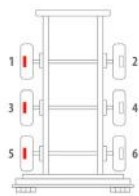

Majorsell Calipers - 19/07/2023

OE Reference	Majorsell Ref	Majorsell Reman Ref	Brake Manufacturer	Caliper Type
SN7084	23P087		Knorr Bremse (66)	SN7
Description	OE Carrier Ref		Majorsell Carrier Ref	
FULL UNIT CALIPER	K001521			
OE Carrier Ref		Majorsell Carrier Ref	OE Rationalised Unit	
K001521				
		Potentiometer Type	Chain Cover	High Pin Pos.
		N/A	BLANK	RIGHT
Mounting Type	Application	Act Mtg Angle	Fitted	Vehicle Type
AXIAL		0°		
Wheel Size	Brake Pad Set	Additional Info		
22.5"				
Services				
Repair kits	P66RK010, P66RK010A, P66RK005C, P66RK011, P66RK018A, P66RK018B