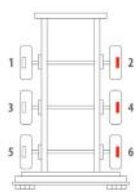

OE Reference	Majorsell Ref	Majorsell Reman Ref	Brake Manufacturer	Caliper Type
40195038	23P161	23P161R	Wabco (67)	PAN 19-1
Description	OE Carrier Ref		Majorsell Carrier Ref	
FULL UNIT CALIPER	13174174		221217	
OE Carrier Ref		Majorsell Carrier Ref	OE Rationalised Unit	
13174174		221217		
Slot Position			Chain Cover	High Pin Pos.
RIGHT			N/A	RIGHT
Mounting Type	Application	Act Mtg Angle	Fitted	Vehicle Type
AXIAL	SAF	+5°	RH	TRAILER
Wheel Size	Brake Pad Set	Additional Info		
19.5"	WVA29126			
Services	40195002, 40195004, 40195018, 40195036, 6401950180, 6401950880			
Repair kits	P67RK008, P67RK008A, P67RK008B, P67RK008C, P67RK008D, P67RK008E, P67RK008G, P67RK008H, P67RK002A, P67RK002B, 220672