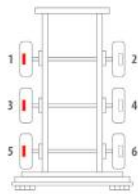

Majorsell Calipers - 19/07/2023

OE Reference	Majorsell Ref	Majorsell Reman Ref	Brake Manufacturer	Caliper Type
SN7029	23P111		Knorr Bremse (66)	SN7
Description	OE Carrier Ref		Majorsell Carrier Ref	
FULL UNIT CALIPER	K001275			
OE Carrier Ref		Majorsell Carrier Ref	OE Rationalised Unit	
K001275				
		Potentiometer Type	Chain Cover	High Pin Pos.
		N/A	BLANK	RIGHT
Mounting Type	Application	Act Mtg Angle	Fitted	Vehicle Type
AXIAL		-12°		
Wheel Size	Brake Pad Set	Additional Info		
22.5"				
Services				
Repair kits	P66RK009, P66RK005A, P66RK005B, P66RK005C, P66RK011, P66RK018A, P66RK018B