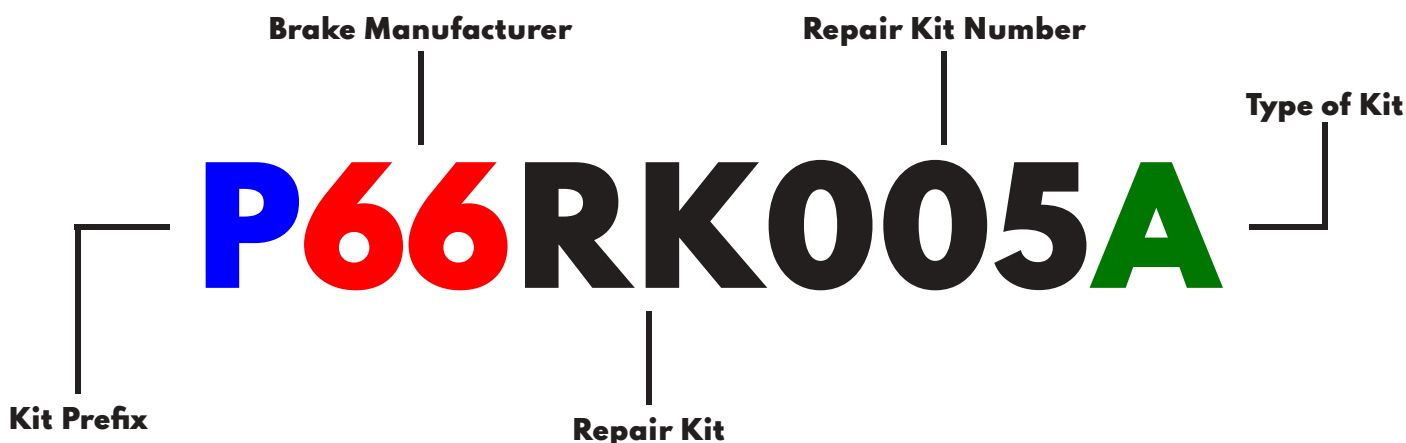

Caliper Information - Brembo

An Introduction to Majorsell Repair Kits

Kit Prefixes:

(used to describe what is being fixed)

- **A** - Compressors
- **B** - Protection, unloader, governor, regulator, circuit valves
- **C** - Springbrakes
- **D** - Relay, trailer & load sensing valves
- **E** - Condenser, drain, charging, quick release valves
- **F** - Clutch servos
- **H** - Hand control valve
- **J** - Foot brake valves
- **L** - Control & operating cylinders
- **P** - Calipers

Brake Manufacturers:

(To replace the following O.E.M.)

60 - JAPANESE	70 - HALDEX
61 - MERCEDES BENZ	71 - MERITOR
62 - MAN	72 - BREMBO
63 - BOSCH	73 - MIDLAND
65 - GRAU	74 - CUMMINS
66 - KNORR	75 - FAG
67 - WABCO	77 - KONGSBERG
68 - BENDIX	78 - MARELLI
69 - CLAYTON	79 - VOITH

Type of Kits:

(Compressors Kits)

- **None** - Full Kit
- **A** - Head Kit/Service Kit
- **B** - Gasket Kit/Seal Kit
- **C** - Valve Kit
- **D** - Ess Kit
- **E-H** - Custom
- **V** - Valve Plate
- **CP** - Cooling Plate