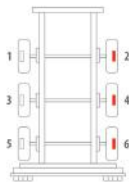

Majorsell Calipers - 19/07/2023

OE Reference	Majorsell Ref	Majorsell Reman Ref	Brake Manufacturer	Caliper Type
SN7038	23P108		Knorr Bremse (66)	SN7
Description	OE Carrier Ref		Majorsell Carrier Ref	
FULL UNIT CALIPER	K000027			
OE Carrier Ref		Majorsell Carrier Ref	OE Rationalised Unit	
K000027				
		Potentiometer Type	Chain Cover	High Pin Pos.
		N/A	BLANK	RIGHT
Mounting Type	Application	Act Mtg Angle	Fitted	Vehicle Type
AXIAL		-12°		
Wheel Size	Brake Pad Set	Additional Info		
22.5"				
Services				
Repair kits	P66RK009, P66RK005A, P66RK005B, P66RK005C, P66RK011, P66RK018A, P66RK018B