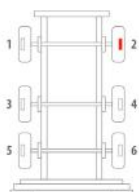

OE Reference	Majorsell Ref	Majorsell Reman Ref	Brake Manufacturer	Caliper Type
LRG547	23P157	23P157R	Meritor (71)	D-ELSA 2
Description		OE Carrier Ref	Majorsell Carrier Ref	
FULL UNIT CALIPER		MCK1138	221139	
OE Carrier Ref		Majorsell Carrier Ref	OE Rationalised Unit	
MCK1138		221139		
OE Bridge		Chain Cover	High Pin Pos.	
			LEFT	
Mounting Type	Application	Act Mtg Angle	Fitted	Vehicle Type
AXIAL	MAN	0°	RH	TRUCK
Wheel Size	Brake Pad Set	Additional Info		
22.5"	WVA29131			
Services				
Repair kits