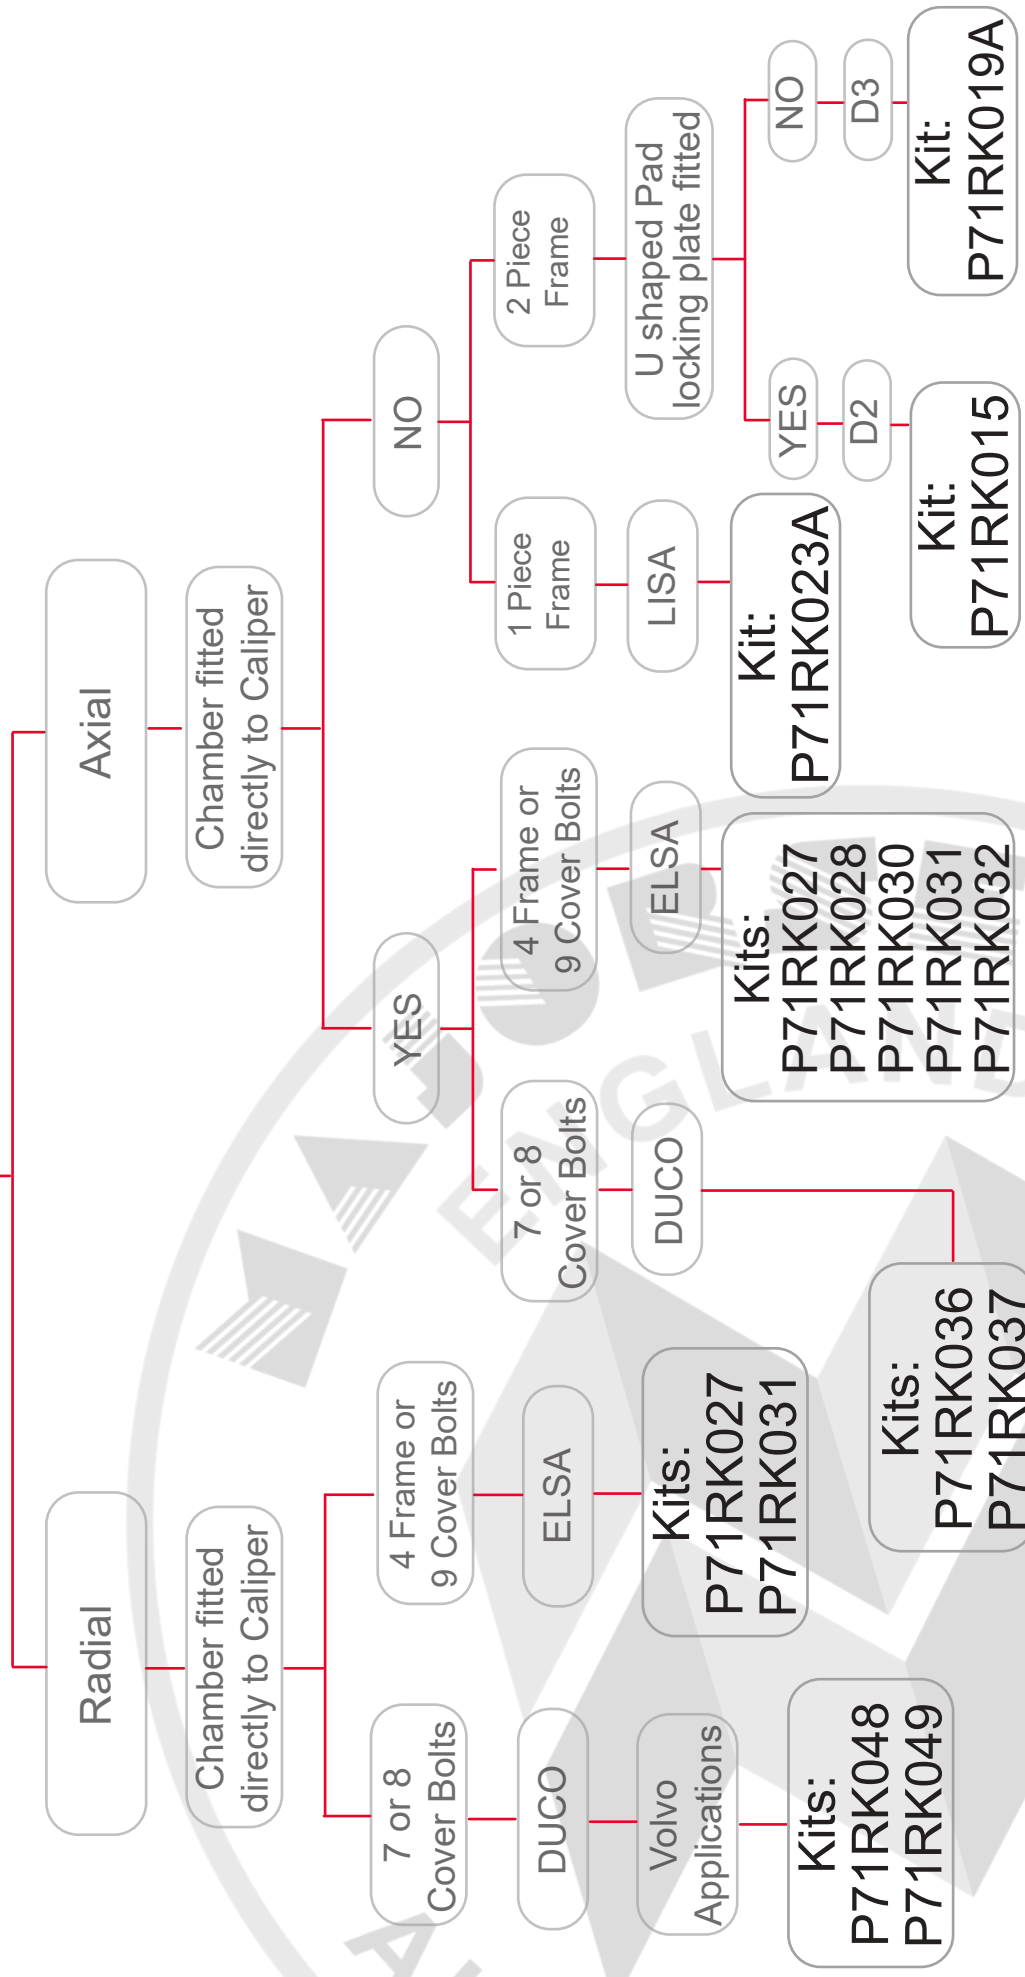

Front Caliper

60mm
Piston Fitted

Kits:
P71RK001
P71RK003

22.5" Wheel

Majorsell Calipers - 19/07/2023

	OE Reference	Majorsell Ref	Majorsell Reman Ref	Brake Manufacturer	Caliper Type
	LRG764	23P212	23P212R	Meritor (71)	ELSA 225
	Description		OE Carrier Ref	Majorsell Carrier Ref	
	FULL UNIT CALIPER		MCK1384		
	OE Carrier Ref		Majorsell Carrier Ref	OE Rationalised Unit	
MCK1384					
	OE Bridge			Chain Cover	High Pin Pos.
				N/A	RIGHT
	Mounting Type	Application	Act Mtg Angle	Fitted	Vehicle Type
	AXIAL				
	Wheel Size	Brake Pad Set	Additional Info		
	WVA29211				
Services					
Repair kits	P71RK074A, P71RK076A, P71RK033A, P71RK033E, P71RK081A, P71RK079A				