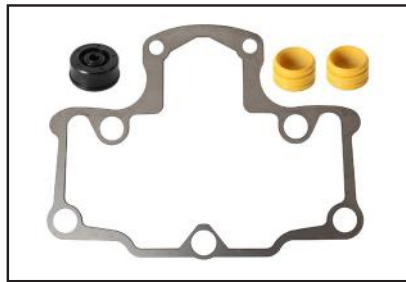

Note:

P67RK007B Multifit:

Head kit

Fits Caliper Type: 19.5", 22.5"
Double Piston

Services:

Note:

P67RK008 Multifit:

Caliper Kit