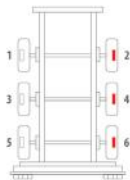

Majorsell Calipers - 19/07/2023

OE Reference	Majorsell Ref	Majorsell Reman Ref	Brake Manufacturer	Caliper Type	
40195075	23P173		Wabco (67)	PAN 19-1	
Description		OE Carrier Ref	Majorsell Carrier Ref		
FULL UNIT CALIPER		SAF AXLE-RIGHT			
OE Carrier Ref		Majorsell Carrier Ref	OE Rationalised Unit		
SAF AXLE-RIGHT					
Slot Position			Chain Cover	High Pin Pos.	
			N/A		
Mounting Type		Application	Act Mtg Angle	Fitted	Vehicle Type
			+5°		
Wheel Size		Brake Pad Set	Additional Info		
19.5"					
Services	6401950690				
Repair kits	P67RK008, P67RK008A, P67RK008B, P67RK008C, P67RK008D, P67RK008E, P67RK008G, P67RK008H