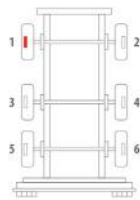

Majorsell Calipers - 19/07/2023

OE Reference	Majorsell Ref	Majorsell Reman Ref	Brake Manufacturer	Caliper Type
LRG756			Meritor (71)	ELSA 225
Description	OE Carrier Ref		Majorsell Carrier Ref	
CALIPER		MCK1368		
OE Carrier Ref		Majorsell Carrier Ref	OE Rationalised Unit	
MCK1368				
OE Bridge			Chain Cover	High Pin Pos.
				RIGHT
Mounting Type	Application	Act Mtg Angle	Fitted	Vehicle Type
AXIAL				
Wheel Size	Brake Pad Set	Additional Info		
22.5"				
Services				
Repair kits	P71RK074A, P71RK076A, P71RK033A, P71RK033E, P71RK081A			

OE Reference	Majorsell Ref	Majorsell Reman Ref	Brake Manufacturer	Caliper Type
LRG544	23P281	23P281R	Meritor (71)	ELSA 2
Description	OE Carrier Ref		Majorsell Carrier Ref	
FULL UNIT CALIPER		MCK1138		
OE Carrier Ref		Majorsell Carrier Ref	OE Rationalised Unit	
MCK1138				
OE Bridge			Chain Cover	High Pin Pos.
			N/A	LEFT
Mounting Type	Application	Act Mtg Angle	Fitted	Vehicle Type
AXIAL	ERF	+8°	LH	TRUCK
Wheel Size	Brake Pad Set	Additional Info		
	WVA29131			
Services				
Repair kits	P71RK031, P71RK031A, P71RK031B, P71RK033A, P71RK033B, P71RK033D, P71RK059A, P71RK073A, 220566, 210110, 210112, 210113, 220270, P71RK079A, P71RK086A, P71RK087A