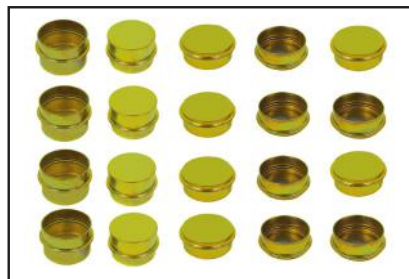

Note:

P67RK002E Multifit: yes

Bolt & Bush Kit

Fits Caliper Type: PAN17, PAN19, PAN22, 17.5"

Services:

Note:

P67RK002F Multifit: yes

Metal Cap Kit