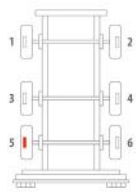

Majorsell Calipers - 19/07/2023

OE Reference	Majorsell Ref	Majorsell Reman Ref	Brake Manufacturer	Caliper Type	
6403220340	23P255	23P255R	Wabco (67)	NG22MAX	
Description		OE Carrier Ref	Majorsell Carrier Ref		
FULL UNIT CALIPER					
OE Carrier Ref		Majorsell Carrier Ref	OE Rationalised Unit		
Slot Position		Chain Cover	High Pin Pos.		
RIGHT		N/A			
Mounting Type		Application	Act Mtg Angle	Fitted	Vehicle Type
			0°		
Wheel Size		Brake Pad Set	Additional Info		
Services 6403220070, 6403220710, 6403220920					
Repair kits P67RK013A, P67RK014A