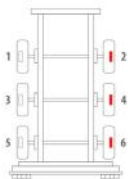

OE Reference	Majorsell Ref	Majorsell Reman Ref	Brake Manufacturer	Caliper Type
SN6602	23P035		Knorr Bremse (66)	SN6
Description	OE Carrier Ref		Majorsell Carrier Ref	
FULL UNIT CALIPER	K015378			
OE Carrier Ref		Majorsell Carrier Ref	OE Rationalised Unit	
K015378				
Potentiometer Type		Chain Cover	High Pin Pos.	
N/A		BLANK	RIGHT	
Mounting Type	Application	Act Mtg Angle	Fitted	Vehicle Type
AXIAL		+5°		
Wheel Size	Brake Pad Set	Additional Info		
19.5"				
Services	K012346			
Repair kits	P66RK009, P66RK005A, P66RK005B, P66RK005C, P66RK011, P66RK018A, P66RK018B