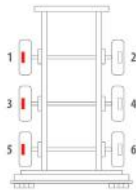

Majorsell Calipers - 19/07/2023

OE Reference	Majorsell Ref	Majorsell Reman Ref	Brake Manufacturer	Caliper Type
6403220740	23P231	23P231R	Wabco (67)	MAXX 22L
Description	OE Carrier Ref		Majorsell Carrier Ref	
FULL UNIT CALIPER	6409157434		221129	
OE Carrier Ref		Majorsell Carrier Ref	OE Rationalised Unit	
6409157434		221129	6403229482	
Slot Position			Chain Cover	High Pin Pos.
RIGHT			N/A	
Mounting Type	Application	Act Mtg Angle	Fitted	Vehicle Type
	MERCEDES	0°	RH	
Wheel Size	Brake Pad Set	Additional Info		
22.5"	6403229582			
Services	6403220970			
Repair kits				

OE Reference	Majorsell Ref	Majorsell Reman Ref	Brake Manufacturer	Caliper Type
40195037	23P160	23P160R	Wabco (67)	PAN 19-1
Description	OE Carrier Ref		Majorsell Carrier Ref	
FULL UNIT CALIPER	13174173		221216	
OE Carrier Ref		Majorsell Carrier Ref	OE Rationalised Unit	
13174173		221216		
Slot Position			Chain Cover	High Pin Pos.
LEFT			N/A	LEFT
Mounting Type	Application	Act Mtg Angle	Fitted	Vehicle Type
AXIAL	SAF	+5°	LH	TRAILER
Wheel Size	Brake Pad Set	Additional Info		
19.5"	WVA29126			
Services	40195001, 40195003, 40195017, 40195035, 6401950170, 6401950870			
Repair kits	P67RK008, P67RK008A, P67RK008B, P67RK008C, P67RK008D, P67RK008E, P67RK008G, P67RK002A, P67RK002B, P67RK008H, 220672