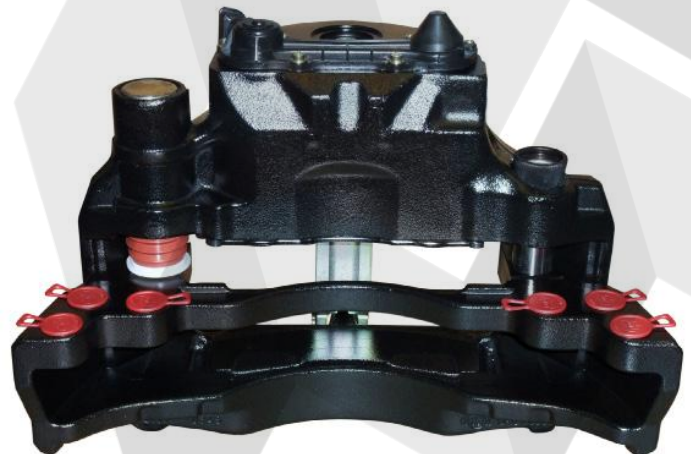

Caliper Types

Radial Calipers

Chamber fits vertically into caliper

Axial Calipers

Chamber fits horizontally into caliper

SB Caliper – Old Type

Two piece Caliper – see arrow for split
Attached using head bolts – circled