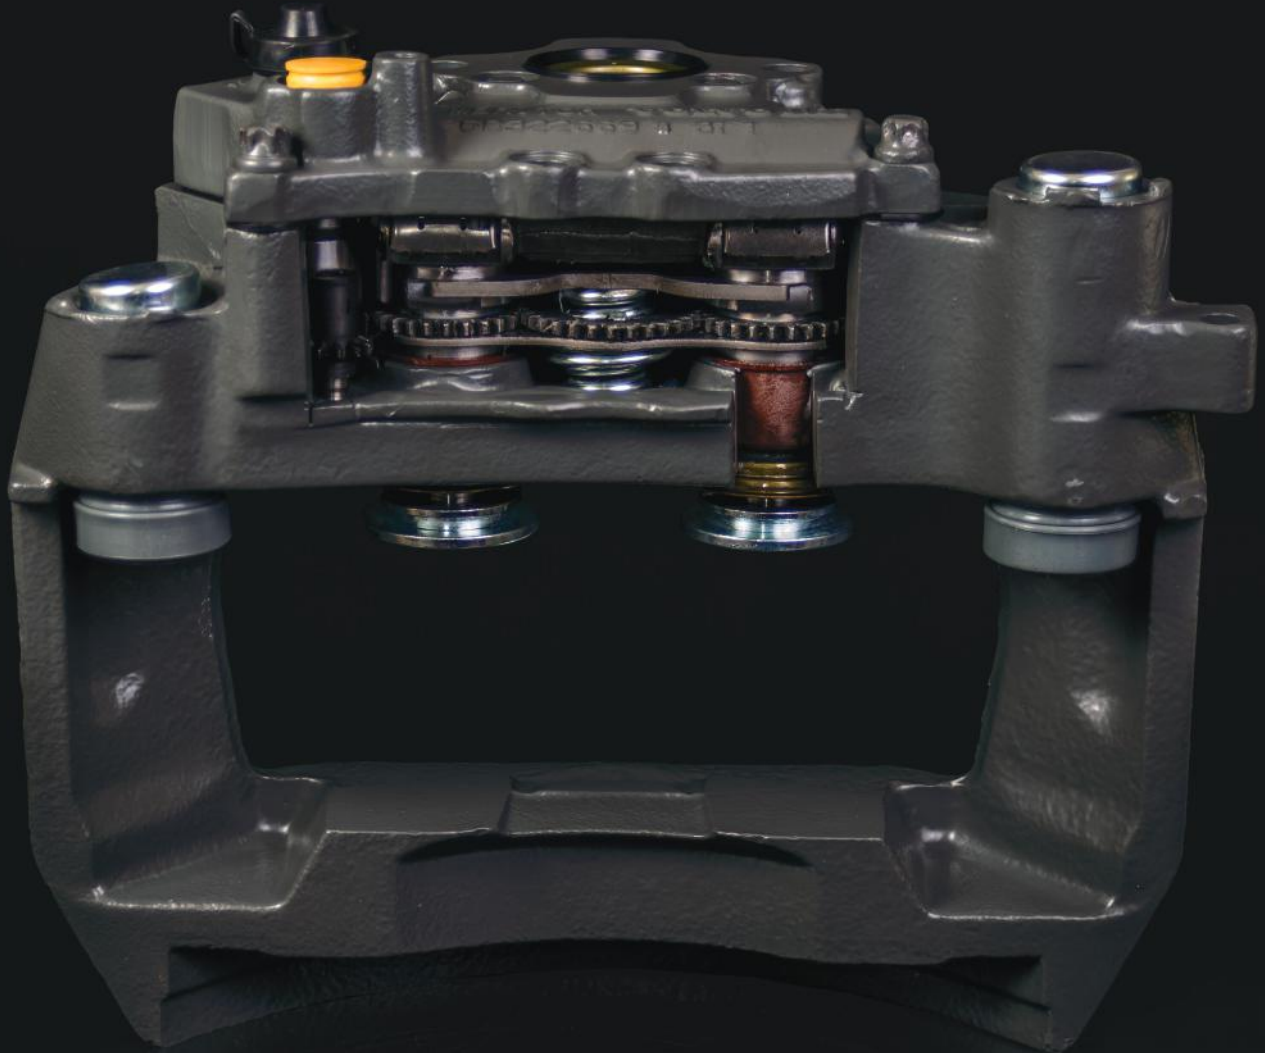

Caliper Catalogue

Issue 2

The airbrake specialist
40 years of experience

Table of Contents - 19/07/2023

Glossary	5	K003783	36	SN7042	60	K001747	83
		K003784	36	SN7356	60	K001748	84
Bendix Calipers		K003797	37	SN7346	60	K001751	84
		K003798	37	SN7319	61	K001752	84
K019175	6	K010626	37	SN7309	61	K004570	85
K019174	6	K010627	38	SN7478	61	K004571	85
K021300	6	K026763	38	SN7468	62	K003791	85
K021299	7	K026764	38	SN7136	62	K003792	86
802091	7	SN7339	39	SN7126	62	K013177	86
802090	7	SN7329	39	K014065	63	K013178	86
K129299	8	SN7258	39	K014066	63	K002963	87
K129298	8	SN7248	40	K013221	63	K003813	87
K149715	8	SN7239	40	K013222	64	K003814	87
K149714	9	SN7229	40	SN6517	64	K040946	88
		SN7174	41	SN6507	64	K040945	88
BPW Calipers		SN7164	41	SN6537	65	K100269	88
		SN7094	41	SN6527	65	K100268	89
0536272010	10	SN7084	42	SN6539	65	K097530	89
0536272020	10	SN7095	42	SN6529	66	K097531	89
0536272030	10	SN7085	42	SN6602	66	K013173	90
0536272040	11	SN7453	43	SN6692	66	K013174	90
		SN7443	43	SN6514	67	SK7011	90
Brembo Calipers		SN7138	43	SN6504	67		
		SN7128	44	SN6541	67	Meritor Calipers	
Cross References	12	SN7294	44	SN6551	68	Introduction	91-93
122566008	13	SN7284	44	SN6519	68	Cross References	97-99
122566009	13	SN7177	45	SN6509	69	Repair Kit Guide	100-102
122567008	13	SN7167	45	K012634	69	LRG764	103
122567009	14	SN7056	45	K012633	69	LRG765	103
122980008	14	SN7046	46	SK7001	70	LRG597	103
122577016	14	SN7093	46	SK7012	70	LRG722	104
122577026	15	SN7083	46	SK7002	70	LRG723	104
122576008	15	SN7096	47	SK7017	71	LRG757	104
122576009	15	SN7086	47	SK7007	71	LRG756	105
122980009	16	SN7114	47	SK7019	71	LRG544	105
122980108	16	SN7104	48	SK7009	72	LRG545	105
122980109	16	SN7051	48	SK7036	72	LRG638	106
122980208	17	SN7041	48	SK7026	72	LRG658	106
122980209	17	SN7038	49	K002923	73	LRG659	106
122980308	17	SN7028	49	K002924	73	LRG664	107
122980309	18	SN7039	49	K003805	73	LRG665	107
		SN7029	50	K003806	74	LRG712	107
Girling Calipers		SN7077	50	K101900	74	LRG713	108
		SN7067	50	K101899	74	LRG756	108
LRG624	19	SN7173	51	K003789	75	LRG757	108
LRG625	19	SN7163	51	K003790	75	LRG546	109
LRG520	19	SN7076	51	K003811	75	LRG547	109
LRG521	20	SN7066	52	K003812	76	LRG639	109
LRG626	20	SN7030	52	K003815	76	LRG720	110
LRG627	20	SN7020	52	K003816	76	LRG721	110
		SN7031	53	K011178	76	LRG722	110
Haldex Calipers		SN7021	53	K011179	77	LRG723	111
		SN7032	53	K005610	77	LRG780	111
Introduction	21	SN7022	54	K005611	78	LRG781	111
Cross References	22	SN7030	54	K009161	78	15224836	112
95620C	23	SN7020	54	K009162	78	LRG572	112
95621C	23	SN7031	55	K004572	79	LRG573	112
96305C	23	SN7021	55	K004573	79	15224837	113
96304C	24	SN7032	55	K002962	79	LRG702	113
94618	24	SN7022	56	K003799	80	LRG703	113
94619	24	SN7049	56	K003800	80	LRG646	114
		SN7059	56	K052380	80	LRG647	114
Knorr Bremse Calipers		SN7154	57	K052381	81	LRG738	114
		SN7144	57	K046528	81	LRG739	115
Introduction	25	SN7316	57	K046529	81	LRG734	115
Cross References	26-27	SN7306	58	K052392	82	LRG735	115
Repair Kit Guide	28-34	SN7371	58	K052393	82	LRG700	116
K002708	35	SN7361	58	K052382	82	LRG701	116
K002709	35	SN7471	59	K052383	83	LRG736	116
K002797	35	SN7461	59	K052390	83	LRG737	117
K002798	36	SN7052	59	K052391	83