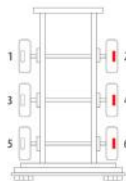

Majorsell Calipers - 19/07/2023

OE Reference	Majorsell Ref	Majorsell Reman Ref	Brake Manufacturer	Caliper Type
K013222	23P028	23P028R	Knorr Bremse (66)	SN6
Description	OE Carrier Ref		Majorsell Carrier Ref	
RATIONALISED CALIPER				
OE Carrier Ref		Majorsell Carrier Ref	OE Rationalised Unit	
			N/A	
		Potentiometer Type	Chain Cover	High Pin Pos.
		3 WIRE	CLIP	LEFT
Mounting Type	Application	Act Mtg Angle	Fitted	Vehicle Type
AXIAL		+5°		
Wheel Size	Brake Pad Set	Additional Info		
19.5"				
Services	SN6605RC			
Repair kits	P66RK009, P66RK005A, P66RK005B, P66RK005C, P66RK011, P66RK018A, P66RK018B			

OE Reference	Majorsell Ref	Majorsell Reman Ref	Brake Manufacturer	Caliper Type
SN6517	23P029		Knorr Bremse (66)	SN6
Description	OE Carrier Ref		Majorsell Carrier Ref	
FULL UNIT CALIPER		K004679		
OE Carrier Ref		Majorsell Carrier Ref	OE Rationalised Unit	
K004679				
		Potentiometer Type	Chain Cover	High Pin Pos.
		N/A	BLANK	LEFT
Mounting Type	Application	Act Mtg Angle	Fitted	Vehicle Type
AXIAL		+5°		
Wheel Size	Brake Pad Set	Additional Info		
19.5"				
Services	K001546, K003663, K004527, K014936, K014938, K019014			
Repair kits	P66RK009, P66RK005A, P66RK005B, P66RK005C, P66RK011, P66RK018A, P66RK018B