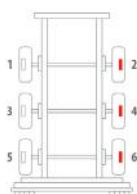

OE Reference	Majorsell Ref	Majorsell Reman Ref	Brake Manufacturer	Caliper Type
SN7094	23P086		Knorr Bremse (66)	SN7
Description	OE Carrier Ref		Majorsell Carrier Ref	
FULL UNIT CALIPER	K001521			
OE Carrier Ref		Majorsell Carrier Ref	OE Rationalised Unit	
K001521				
		Potentiometer Type	Chain Cover	High Pin Pos.
		N/A	BLANK	LEFT
Mounting Type	Application	Act Mtg Angle	Fitted	Vehicle Type
AXIAL		0°		
Wheel Size	Brake Pad Set	Additional Info		
22.5"				
Services				
Repair kits	P66RK010, P66RK010A, P66RK005C, P66RK011, P66RK018A, P66RK018B