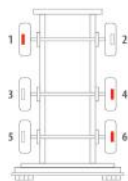

OE Reference	Majorsell Ref	Majorsell Reman Ref	Brake Manufacturer	Caliper Type
K003805	23P065	23P065R	Knorr Bremse (66)	SN7
Description		OE Carrier Ref	Majorsell Carrier Ref	
RATIONALISED CALIPER		K011479	221089	
OE Carrier Ref		Majorsell Carrier Ref	OE Rationalised Unit	
K011479		221089	N/A	
		Potentiometer Type	Chain Cover	High Pin Pos.
		2 WIRE	CLIP C/W ADAPTOR	RIGHT
Mounting Type		Application	Act Mtg Angle	Fitted
AXIAL		DAF	0°	VARIOUS
Wheel Size		Brake Pad Set	Additional Info	
22.5"		WVA29202WVA29108		
Services				
SN7204RC, K003807, SN7205RC, K071393K52, SN7177AT, K140739X50, K179531C52, K071395K52, SN7178AT				
Repair kits				
P66RK010, P66RK010A, P66RK011, P66RK026A, P66RK026B, P66RK018A, P66RK018B, P66RK035A, P71RK074A, 210114, 210115, 220784, 210118, 220564, 150083, 230067, 190018, 190051, 210151