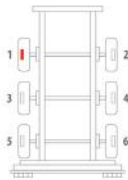

Majorsell Calipers - 19/07/2023

OE Reference	Majorsell Ref	Majorsell Reman Ref	Brake Manufacturer	Caliper Type
K002924	23P024	23P024R	Knorr Bremse (66)	SB6
Description		OE Carrier Ref	Majorsell Carrier Ref	
RATIONALISED CALIPER				
OE Carrier Ref		Majorsell Carrier Ref	OE Rationalised Unit	
		Potentiometer Type	Chain Cover	High Pin Pos.
		BLANK	BLANK	RIGHT
Mounting Type		Application	Act Mtg Angle	Fitted
AXIAL		BPW	+15°	LH
Wheel Size		Brake Pad Set	Additional Info	
19.5"		WVA29095WVA29306		
Services				
SB6411RC				
Repair kits				
P66RK005, P66RK005A, P66RK005B, P66RK005C, P66RK007, P66RK018A, P66RK018B