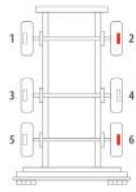

Majorsell Calipers - 19/07/2023

OE Reference	Majorsell Ref	Majorsell Reman Ref	Brake Manufacturer	Caliper Type
40195022	23P260	23P260R	Wabco (67)	PAN19-2
Description		OE Carrier Ref	Majorsell Carrier Ref	
FULL UNIT CALIPER				
OE Carrier Ref		Majorsell Carrier Ref	OE Rationalised Unit	
Slot Position		Chain Cover		High Pin Pos.
		N/A		
Mounting Type		Application	Act Mtg Angle	Fitted
				Vehicle Type
Wheel Size		Brake Pad Set	Additional Info	
19.5"		WVA29142		
Services	40195012, 40195008, 40195010			
Repair kits	P67RK007, P67RK007A, P67RK008D, P67RK008E, 220672			

OE Reference	Majorsell Ref	Majorsell Reman Ref	Brake Manufacturer	Caliper Type
6403220500	23P329	23P329R	Wabco (67)	MAXXUS
Description		OE Carrier Ref	Majorsell Carrier Ref	
FULL UNIT CALIPER		6409097476	221202	
OE Carrier Ref		Majorsell Carrier Ref	OE Rationalised Unit	
6409097476		221202		
Slot Position		Chain Cover		High Pin Pos.
LEFT		N/A		RIGHT
Mounting Type		Application	Act Mtg Angle	Fitted
AXIAL		FREIGHTLINER		Vehicle Type
Wheel Size		Brake Pad Set	Additional Info	
22.5"		6403229342		
Services	6403220650			
Repair kits	P67RK028A, P67RK028B, P67RK028C, 140343, P67RK026A, 221197, 221206, P67RK026050277, P67RK017A, 220999, P67RK029B, 221207, P67RK018D, 221208, 221209, P67RK034			

OE Reference	Majorsell Ref	Majorsell Reman Ref	Brake Manufacturer	Caliper Type
6403220510	23P330	23P330R	Wabco (67)	MAXXUS
Description		OE Carrier Ref	Majorsell Carrier Ref	
FULL UNIT CALIPER		6409097486	221203	
OE Carrier Ref		Majorsell Carrier Ref	OE Rationalised Unit	
6409097486		221203		
Slot Position		Chain Cover		High Pin Pos.
RIGHT		N/A		LEFT
Mounting Type		Application	Act Mtg Angle	Fitted
AXIAL		FREIGHTLINER		Vehicle Type
Wheel Size		Brake Pad Set	Additional Info	
22.5"		6403229342		
Services	6403220660			
Repair kits	P67RK028A, P67RK028B, P67RK028C, 140343, P67RK026A, 221197, 221206, P67RK026050277, P67RK017A, 220999, P67RK029B, 221207, P67RK018D, 221208, 221209, P67RK035