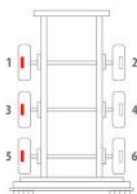

OE Reference	Majorsell Ref	Majorsell Reman Ref	Brake Manufacturer	Caliper Type
SN7164	23P085		Knorr Bremse (66)	SN7
Description	OE Carrier Ref		Majorsell Carrier Ref	
FULL UNIT CALIPER	K004680			
OE Carrier Ref		Majorsell Carrier Ref	OE Rationalised Unit	
K004680				
		Potentiometer Type	Chain Cover	High Pin Pos.
		N/A	BLANK	RIGHT
Mounting Type	Application	Act Mtg Angle	Fitted	Vehicle Type
AXIAL		0°		
Wheel Size	Brake Pad Set	Additional Info		
22.5"				
Services	K003664, K002246, K009281			
Repair kits	P66RK010, P66RK010A, P66RK005C, P66RK011, P66RK018A, P66RK018B