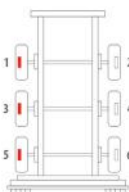

OE Reference	Majorsell Ref	Majorsell Reman Ref	Brake Manufacturer	Caliper Type
SN7028	23P109		Knorr Bremse (66)	SN7
Description	OE Carrier Ref		Majorsell Carrier Ref	
FULL UNIT CALIPER	K000027			
OE Carrier Ref		Majorsell Carrier Ref	OE Rationalised Unit	
K000027				
		Potentiometer Type	Chain Cover	High Pin Pos.
		N/A	BLANK	LEFT
Mounting Type	Application	Act Mtg Angle	Fitted	Vehicle Type
AXIAL		-12°		
Wheel Size	Brake Pad Set	Additional Info		
22.5"				
Services				
Repair kits	P66RK009, P66RK005A, P66RK005B, P66RK005C, P66RK011, P66RK018A, P66RK018B