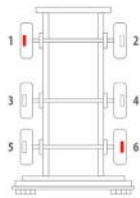

Majorsell Calipers - 19/07/2023

OE Reference	Majorsell Ref	Majorsell Reman Ref	Brake Manufacturer	Caliper Type
SN6551	23P040		Knorr Bremse (66)	SN6
Description	OE Carrier Ref		Majorsell Carrier Ref	
FULL UNIT CALIPER	K000690/K001926			
OE Carrier Ref		Majorsell Carrier Ref	OE Rationalised Unit	
K000690/K001926				
		Potentiometer Type	Chain Cover	High Pin Pos.
		3 WIRE	2 SCREW	RIGHT
Mounting Type	Application	Act Mtg Angle	Fitted	Vehicle Type
AXIAL		+5°		
Wheel Size	Brake Pad Set	Additional Info		
19.5"				
Services	K002107, K013818,			
Repair kits	P66RK009, P66RK005A, P66RK005B, P66RK005C, P66RK011, P66RK018A, P66RK018B			

OE Reference	Majorsell Ref	Majorsell Reman Ref	Brake Manufacturer	Caliper Type
SN6519	23P041		Knorr Bremse (66)	SN6
Description	OE Carrier Ref		Majorsell Carrier Ref	
FULL UNIT CALIPER	K001105/K002979			
OE Carrier Ref		Majorsell Carrier Ref	OE Rationalised Unit	
K001105/K002979				
		Potentiometer Type	Chain Cover	High Pin Pos.
		3 WIRE MAN	2 SCREW	LEFT
Mounting Type	Application	Act Mtg Angle	Fitted	Vehicle Type
AXIAL		+5°		
Wheel Size	Brake Pad Set	Additional Info		
19.5"				
Services	K005971			
Repair kits	P66RK011, P66RK013A			

OE Reference	Majorsell Ref	Majorsell Reman Ref	Brake Manufacturer	Caliper Type
SN6509	23P042		Knorr Bremse (66)	SN6
Description	OE Carrier Ref		Majorsell Carrier Ref	
FULL UNIT CALIPER	K001105/K002979			
OE Carrier Ref		Majorsell Carrier Ref	OE Rationalised Unit	
K001105/K002979				
		Potentiometer Type	Chain Cover	High Pin Pos.
		3 WIRE MAN	2 SCREW	LEFT
Mounting Type	Application	Act Mtg Angle	Fitted	Vehicle Type
AXIAL		+5°		
Wheel Size	Brake Pad Set	Additional Info		
19.5"				
Services	K005970			
Repair kits	P66RK011, P66RK013A