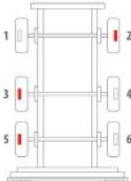

OE Reference	Majorsell Ref	Majorsell Reman Ref	Brake Manufacturer	Caliper Type
SN7167	23P097		Knorr Bremse (66)	SN7
Description	OE Carrier Ref		Majorsell Carrier Ref	
FULL UNIT CALIPER	K001528/K011479			
OE Carrier Ref		Majorsell Carrier Ref	OE Rationalised Unit	
K001528/K011479				
		Potentiometer Type	Chain Cover	High Pin Pos.
		2 WIRE	CLIP C/W ADAPTOR	LEFT
Mounting Type	Application	Act Mtg Angle	Fitted	Vehicle Type
AXIAL		0°		
Wheel Size	Brake Pad Set	Additional Info		
22.5"				
Services				
Repair kits	P66RK010, P66RK010A, P66RK005C, P66RK011, P66RK018A, P66RK018B