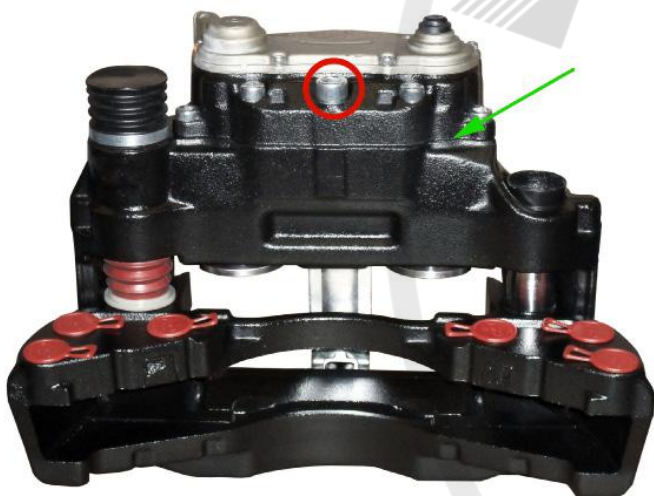

Caliper Types

Radial Calipers

Chamber fits vertically into caliper

Axial Calipers

Chamber fits horizontally into caliper

SB Caliper – Old Type

Two piece Caliper – see arrow for split
Attached using head bolts – circled