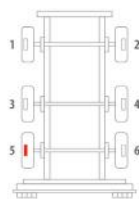

OE Reference	Majorsell Ref	Majorsell Reman Ref	Brake Manufacturer	Caliper Type
	122980208	23P305	23P305R	Brembo (72)	
	Description		OE Carrier Ref	Majorsell Carrier Ref	
	HYDRAULIC FRONT CALIPER				
	OE Carrier Ref		Majorsell Carrier Ref	OE Rationalised Unit	
				Chain Cover	High Pin Pos.
				N/A	
	Mounting Type	Application	Act Mtg Angle	Fitted	Vehicle Type
		IVECO		LH	TRUCK
	Wheel Size	Brake Pad Set	Additional Info		
		WVA29067			
Services	522980208				
Repair kits	P72RK002A, P72RK003C				

	OE Reference	Majorsell Ref	Majorsell Reman Ref	Brake Manufacturer	Caliper Type
	122980209	23P306	23P306R	Brembo (72)	
	Description		OE Carrier Ref	Majorsell Carrier Ref	
	HYDRAULIC FRONT CALIPER				
	OE Carrier Ref		Majorsell Carrier Ref	OE Rationalised Unit	
				Chain Cover	High Pin Pos.
				N/A	
	Mounting Type	Application	Act Mtg Angle	Fitted	Vehicle Type
		IVECO		RH	TRUCK
	Wheel Size	Brake Pad Set	Additional Info		
		WVA29067			
Services	522980209				
Repair kits	P72RK002A, P72RK003C				

	OE Reference	Majorsell Ref	Majorsell Reman Ref	Brake Manufacturer	Caliper Type
	122980308	23P307	23P307R	Brembo (72)	
	Description		OE Carrier Ref	Majorsell Carrier Ref	
	HYDRAULIC REAR CALIPER				
	OE Carrier Ref		Majorsell Carrier Ref	OE Rationalised Unit	
				Chain Cover	High Pin Pos.
				N/A	LEFT
	Mounting Type	Application	Act Mtg Angle	Fitted	Vehicle Type
	AXIAL	IVECO		LH	TRUCK
	Wheel Size	Brake Pad Set	Additional Info		
		WVA29067	+ 68		
Services	522980308				
Repair kits	P72RK002A, P72RK003E, P72RK004