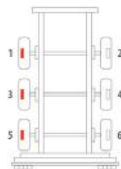

Majorsell Calipers - 19/07/2023

OE Reference	Majorsell Ref	Majorsell Reman Ref	Brake Manufacturer	Caliper Type
6402220030	23P261	23P261R	Wabco (67)	MAXX 22T
Description		OE Carrier Ref	Majorsell Carrier Ref	
FULL UNIT CALIPER			221108	
OE Carrier Ref		Majorsell Carrier Ref	OE Rationalised Unit	
		221108		
Slot Position		Chain Cover	High Pin Pos.	
LEFT		N/A	LEFT	
Mounting Type	Application	Act Mtg Angle	Fitted	Vehicle Type
AXIAL	SCHMITZ	+5°	LH	TRAILER
Wheel Size	Brake Pad Set	Additional Info		
22.5"	WVA29336			
Services	6402220010, 640222003R			
Repair kits	P67RK024A, 221196, 221197, 221198, 221199, P67RK025A, P67RK025050277, P67RK017A, 21001, P67RK019A, 220396, P67RK025B, P67RK032