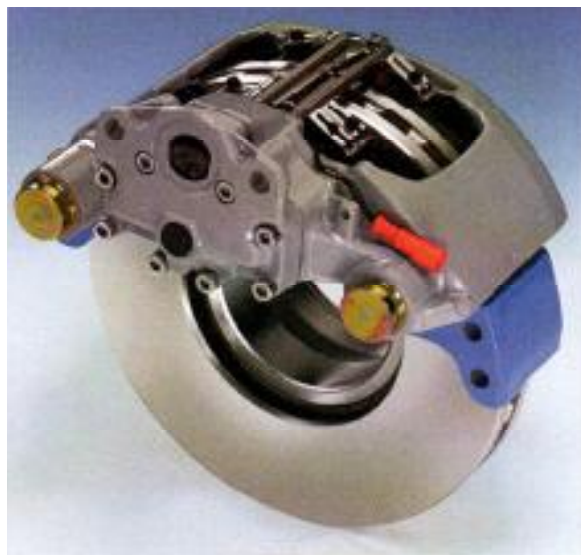

Caliper Information - Wabco

An Introduction to Wabco Calipers

Product & application information

PAN BRAKE RANGE PRODUCT DETAILS

The reliable and proven technology of WABCO's PAN caliper range has made it one of the most successful air disc brake ranges available.

The WABCO PAN brake range is listed for popular Truck applications such as DAF, Iveco, MAN & Renault. They are also fitted to many Trailer axles including SAF & SMB.

Exchange Unit (W/O Pads)	Brake Type	Application
40175072	Pan 17	DAF LF 45 11.2000 →
40175073		
40175072	Pan 17	Iveco Eurocargo 110E - 120EL
40175073		
40175049	Pan 17	MAN L2000 / M2000 Series 02.1996 →
40175050		
40175049		
40175050	Pan 17	Optare Solo 03.2002 →
40175064		
40175065		
40195045	Pan 19	DAF LF 55 02.2003 →
40195046		
40195021	Pan 19	Renault Midlum 14T → 16T, (19.5" Wheel)
40195022		
40195037		
40195038	Pan 19	Various Trailers - 19.5" Wheel
40195045		
40195046		
40225015	Pan 22	Various Trailers - 22.5" Wheel
40225016		

For further information please contact Majorsell or email on sales@majorsell.co.uk