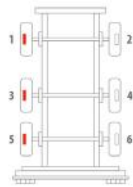

OE Reference	Majorsell Ref	Majorsell Reman Ref	Brake Manufacturer	Caliper Type
SN7163	23P115		Knorr Bremse (66)	SN7
Description	OE Carrier Ref		Majorsell Carrier Ref	
FULL UNIT CALIPER	K001525			
OE Carrier Ref		Majorsell Carrier Ref	OE Rationalised Unit	
K001525				
		Potentiometer Type	Chain Cover	High Pin Pos.
		N/A	BLANK	RIGHT
Mounting Type	Application	Act Mtg Angle	Fitted	Vehicle Type
AXIAL		-12°		
Wheel Size	Brake Pad Set	Additional Info		
22.5"				
Services				
Repair kits	P66RK009, P66RK005A, P66RK005B, P66RK005C, P66RK011, P66RK018A, P66RK018B			

OE Reference	Majorsell Ref	Majorsell Reman Ref	Brake Manufacturer	Caliper Type
SN7076	23P116		Knorr Bremse (66)	SN7
Description	OE Carrier Ref		Majorsell Carrier Ref	
FULL UNIT CALIPER	K001510/K108814			
OE Carrier Ref		Majorsell Carrier Ref	OE Rationalised Unit	
K001510/K108814				
		Potentiometer Type	Chain Cover	High Pin Pos.
		N/A	BLANK	LEFT
Mounting Type	Application	Act Mtg Angle	Fitted	Vehicle Type
RADIAL		-12°		
Wheel Size	Brake Pad Set	Additional Info		
22.5"				
Services				
Repair kits	P66RK009, P66RK005A, P66RK005B, P66RK005C, P66RK011, P66RK018A, P66RK018B