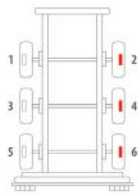

OE Reference	Majorsell Ref	Majorsell Reman Ref	Brake Manufacturer	Caliper Type
SN7077	23P112		Knorr Bremse (66)	SN7
Description	OE Carrier Ref		Majorsell Carrier Ref	
FULL UNIT CALIPER	K000026			
OE Carrier Ref		Majorsell Carrier Ref	OE Rationalised Unit	
K000026				
		Potentiometer Type	Chain Cover	High Pin Pos.
		N/A	BLANK	LEFT
Mounting Type	Application	Act Mtg Angle	Fitted	Vehicle Type
AXIAL		-12°		
Wheel Size	Brake Pad Set	Additional Info		
22.5"				
Services				
Repair kits	P66RK017, P66RK017A, P66RK017B, P66RK017C, P66RK011, P66RK018A