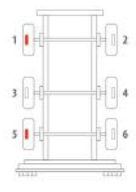

OE Reference	Majorsell Ref	Majorsell Reman Ref	Brake Manufacturer	Caliper Type	
40195021	23P259	23P259R	Wabco (67)	PAN19-2	
Description		OE Carrier Ref	Majorsell Carrier Ref		
FULL UNIT CALIPER					
OE Carrier Ref		Majorsell Carrier Ref	OE Rationalised Unit		
Slot Position		Chain Cover	High Pin Pos.		
		N/A			
Mounting Type		Application	Act Mtg Angle	Fitted	Vehicle Type
				LH	
Wheel Size		Brake Pad Set	Additional Info		
19.5"		WVA29142			
Services 40195011, 40195007, 40195009					
Repair kits P67RK007, P67RK007A, P67RK008D, P67RK008E, 220672