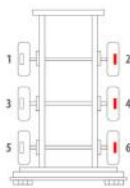

OE Reference	Majorsell Ref	Majorsell Reman Ref	Brake Manufacturer	Caliper Type
SN6527	23P032		Knorr Bremse (66)	SN6
Description	OE Carrier Ref		Majorsell Carrier Ref	
FULL UNIT CALIPER	K000690/K001926			
OE Carrier Ref		Majorsell Carrier Ref	OE Rationalised Unit	
K000690/K001926				
		Potentiometer Type	Chain Cover	High Pin Pos.
		N/A	BLANK	RIGHT
Mounting Type	Application	Act Mtg Angle	Fitted	Vehicle Type
AXIAL		+5°		
Wheel Size	Brake Pad Set	Additional Info		
19.5"				
Services	K001081, K001083, K001085, K001079			
Repair kits	P66RK009, P66RK005A, P66RK005B, P66RK005C, P66RK011, P66RK018A, P66RK018B			

OE Reference	Majorsell Ref	Majorsell Reman Ref	Brake Manufacturer	Caliper Type
SN6539	23P033		Knorr Bremse (66)	SN6
Description	OE Carrier Ref		Majorsell Carrier Ref	
FULL UNIT CALIPER	K001105/K002979			
OE Carrier Ref		Majorsell Carrier Ref	OE Rationalised Unit	
K001105/K002979				
		Potentiometer Type	Chain Cover	High Pin Pos.
		N/A	BLANK	RIGHT
Mounting Type	Application	Act Mtg Angle	Fitted	Vehicle Type
AXIAL		+5°		
Wheel Size	Brake Pad Set	Additional Info		
19.5"				
Services	K001118, K002935, K003673, K004162, K014940			
Repair kits	P66RK009, P66RK005A, P66RK005B, P66RK005C, P66RK011, P66RK018A, P66RK018B