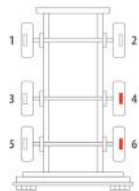

Majorsell Calipers - 19/07/2023

OE Reference	Majorsell Ref	Majorsell Reman Ref	Brake Manufacturer	Caliper Type
K014065	23P253	23P253R	Knorr Bremse (66)	SB7
Description		OE Carrier Ref	Majorsell Carrier Ref	
RATIONALISED CALIPER				
OE Carrier Ref		Majorsell Carrier Ref	OE Rationalised Unit	
		Potentiometer Type	Chain Cover	High Pin Pos.
		3 WIRE MAN	2 SCREW	RIGHT
Mounting Type		Application	Act Mtg Angle	Fitted
AXIAL			93°	
Wheel Size		Brake Pad Set	Additional Info	
		WVA29202WVA29108		
Services		SB7229RC, K147214X50, K014065		
Repair kits		P66RK005, P66RK005A, P66RK005B, P66RK005C, P66RK007, P66RK018A, P66RK018B