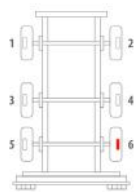

OE Reference	Majorsell Ref	Majorsell Reman Ref	Brake Manufacturer	Caliper Type	
6403220350	23P256	23P256R	Wabco (67)	NG22MAX	
Description		OE Carrier Ref	Majorsell Carrier Ref		
FULL UNIT CALIPER					
OE Carrier Ref		Majorsell Carrier Ref	OE Rationalised Unit		
Slot Position		Chain Cover	High Pin Pos.		
LEFT		N/A			
Mounting Type		Application	Act Mtg Angle	Fitted	Vehicle Type
			0°		
Wheel Size		Brake Pad Set	Additional Info		
Services 6403220080, 6403220720, 6403220930					
Repair kits P67RK013A, P67RK014A